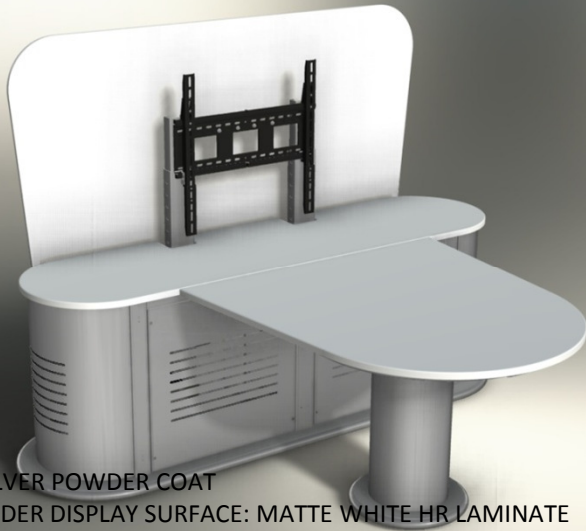

OPTION 13

STRUCTURE: SILVER POWDER COAT
SHADE AND UNDER DISPLAY SURFACE: MATTE WHITE HR LAMINATE
TOP: MATTE WHITE HR LAMINATE