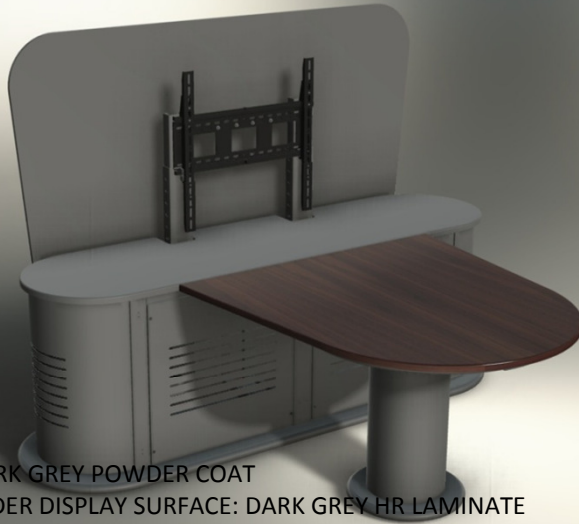

OPTION 1

STRUCTURE: DARK GREY POWDER COAT
SHADE AND UNDER DISPLAY SURFACE: DARK GREY HR LAMINATE
TOP: BLONDE WOOD VENEER

OPTION 2

STRUCTURE: DARK GREY POWDER COAT
UNDER DISPLAY SURFACE: DARK GREY HR LAMINATE
TOP AND SHADE: BLONDE WOOD VENEER

OPTION 3

STRUCTURE: SILVER POWDER COAT
SHADE AND UNDER DISPLAY SURFACE: DARK GREY HR LAMINATE
TOP: BLONDE WOOD VENEER

OPTION 4

STRUCTURE: SILVER POWDER COAT
UNDER DISPLAY SURFACE: DARK GREY HR LAMINATE
TOP AND SHADE: BLONDE WOOD VENEER

OPTION 5

STRUCTURE: DARK GREY POWDER COAT
SHADE AND UNDER DISPLAY SURFACE: DARK GREY HR LAMINATE
TOP: MAHOGANY WOOD VENEER

OPTION 6

STRUCTURE: DARK GREY POWDER COAT
UNDER DISPLAY SURFACE: DARK GREY HR LAMINATE
TOP AND SHADE: MAHOGANY WOOD VENEER

OPTION 7

STRUCTURE: SILVER POWDER COAT
SHADE AND UNDER DISPLAY SURFACE: DARK GREY HR LAMINATE
TOP: MAHOGANY WOOD VENEER

OPTION 8

STRUCTURE: SILVER POWDER COAT
UNDER DISPLAY SURFACE: DARK GREY HR LAMINATE
TOP AND SHADE: MAHOGANY WOOD VENEER