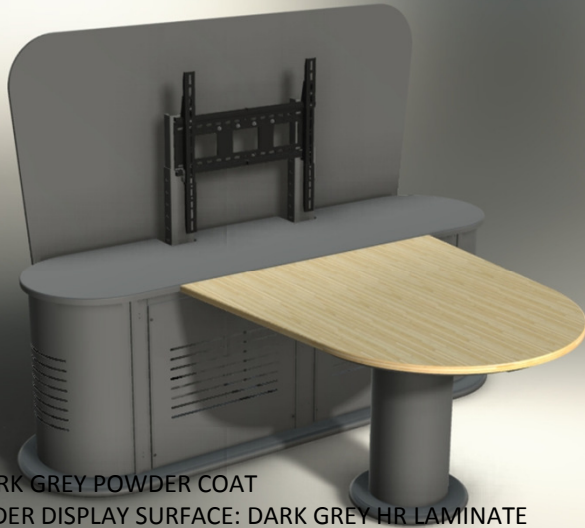

OPTION 1

STRUCTURE: DARK GREY POWDER COAT
SHADE AND UNDER DISPLAY SURFACE: DARK GREY HR LAMINATE
TOP: BLONDE WOOD VENEER

OPTION 2

STRUCTURE: DARK GREY POWDER COAT
UNDER DISPLAY SURFACE: DARK GREY HR LAMINATE
TOP AND SHADE: BLONDE WOOD VENEER

OPTION 3

STRUCTURE: SILVER POWDER COAT
SHADE AND UNDER DISPLAY SURFACE: DARK GREY HR LAMINATE
TOP: BLONDE WOOD VENEER

OPTION 4

STRUCTURE: SILVER POWDER COAT
UNDER DISPLAY SURFACE: DARK GREY HR LAMINATE
TOP AND SHADE: BLONDE WOOD VENEER

OPTION 5

STRUCTURE: DARK GREY POWDER COAT
SHADE AND UNDER DISPLAY SURFACE: DARK GREY HR LAMINATE
TOP: MAHOGANY WOOD VENEER

OPTION 6

STRUCTURE: DARK GREY POWDER COAT
UNDER DISPLAY SURFACE: DARK GREY HR LAMINATE
TOP AND SHADE: MAHOGANY WOOD VENEER

OPTION 7

STRUCTURE: SILVER POWDER COAT
SHADE AND UNDER DISPLAY SURFACE: DARK GREY HR LAMINATE
TOP: MAHOGANY WOOD VENEER

OPTION 8

STRUCTURE: SILVER POWDER COAT
UNDER DISPLAY SURFACE: DARK GREY HR LAMINATE
TOP AND SHADE: MAHOGANY WOOD VENEER