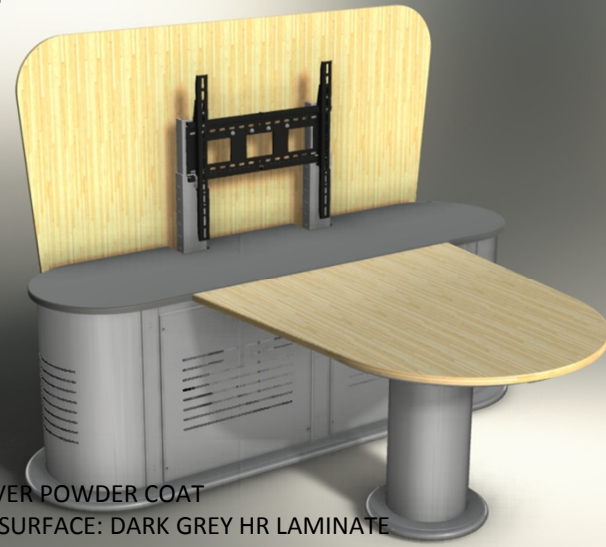

OPTION 1

STRUCTURE: DARK GREY POWDER COAT
SHADE AND UNDER DISPLAY SURFACE: DARK GREY HR LAMINATE
TOP: BLONDE WOOD VENEER

OPTION 2

STRUCTURE: DARK GREY POWDER COAT
UNDER DISPLAY SURFACE: DARK GREY HR LAMINATE
TOP AND SHADE: BLONDE WOOD VENEER

OPTION 3

STRUCTURE: SILVER POWDER COAT
SHADE AND UNDER DISPLAY SURFACE: DARK GREY HR LAMINATE
TOP: BLONDE WOOD VENEER

OPTION 4

STRUCTURE: SILVER POWDER COAT
UNDER DISPLAY SURFACE: DARK GREY HR LAMINATE
TOP AND SHADE: BLONDE WOOD VENEER

OPTION 5

STRUCTURE: DARK GREY POWDER COAT
SHADE AND UNDER DISPLAY SURFACE: DARK GREY HR LAMINATE
TOP: MAHOGANY WOOD VENEER

OPTION 6

STRUCTURE: DARK GREY POWDER COAT
UNDER DISPLAY SURFACE: DARK GREY HR LAMINATE
TOP AND SHADE: MAHOGANY WOOD VENEER

OPTION 7

STRUCTURE: SILVER POWDER COAT
SHADE AND UNDER DISPLAY SURFACE: DARK GREY HR LAMINATE
TOP: MAHOGANY WOOD VENEER

OPTION 8

STRUCTURE: SILVER POWDER COAT
UNDER DISPLAY SURFACE: DARK GREY HR LAMINATE
TOP AND SHADE: MAHOGANY WOOD VENEER