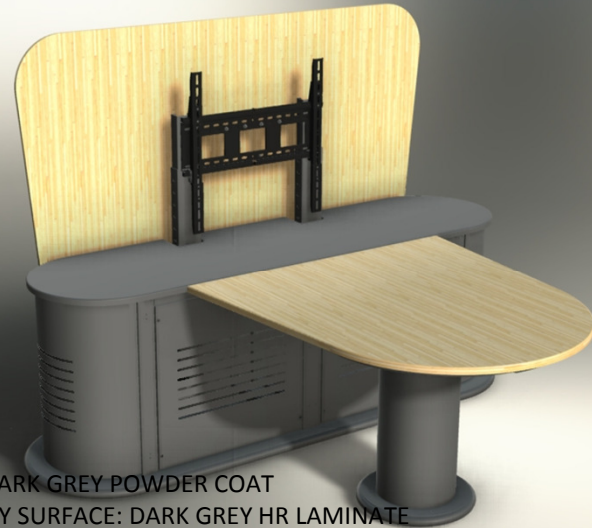

OPTION 1

STRUCTURE: DARK GREY POWDER COAT
SHADE AND UNDER DISPLAY SURFACE: DARK GREY HR LAMINATE
TOP: BLONDE WOOD VENEER

OPTION 2

STRUCTURE: DARK GREY POWDER COAT
UNDER DISPLAY SURFACE: DARK GREY HR LAMINATE
TOP AND SHADE: BLONDE WOOD VENEER

OPTION 3

STRUCTURE: SILVER POWDER COAT
SHADE AND UNDER DISPLAY SURFACE: DARK GREY HR LAMINATE
TOP: BLONDE WOOD VENEER

OPTION 4

STRUCTURE: SILVER POWDER COAT
UNDER DISPLAY SURFACE: DARK GREY HR LAMINATE
TOP AND SHADE: BLONDE WOOD VENEER

OPTION 5

STRUCTURE: DARK GREY POWDER COAT
SHADE AND UNDER DISPLAY SURFACE: DARK GREY HR LAMINATE
TOP: MAHOGANY WOOD VENEER

OPTION 6

STRUCTURE: DARK GREY POWDER COAT
UNDER DISPLAY SURFACE: DARK GREY HR LAMINATE
TOP AND SHADE: MAHOGANY WOOD VENEER

OPTION 7

STRUCTURE: SILVER POWDER COAT
SHADE AND UNDER DISPLAY SURFACE: DARK GREY HR LAMINATE
TOP: MAHOGANY WOOD VENEER

OPTION 8

STRUCTURE: SILVER POWDER COAT
UNDER DISPLAY SURFACE: DARK GREY HR LAMINATE
TOP AND SHADE: MAHOGANY WOOD VENEER