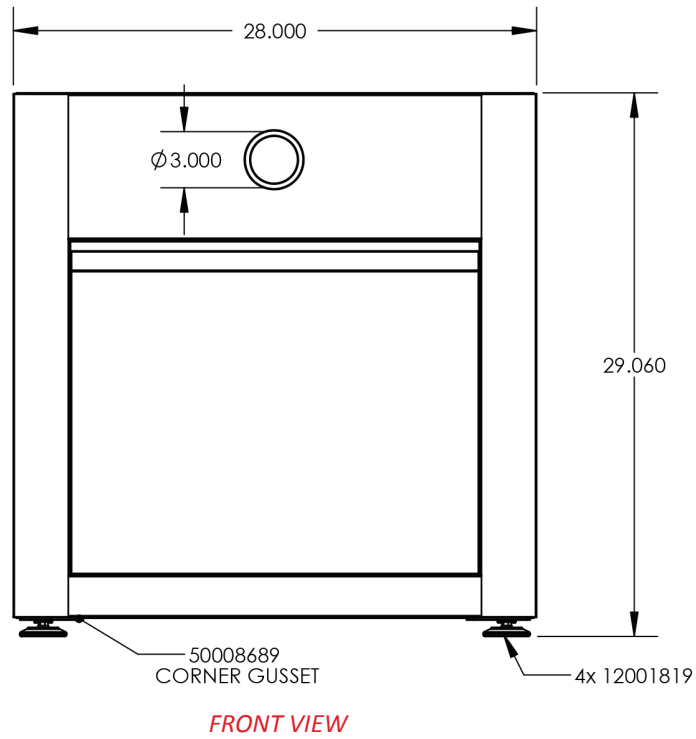

## Basic Pedestal

DIMENSIONAL UNITS  
MILIMETERS [INCHES]

THIS IS A DIMENSIONAL DRAWING  
SOME DETAILS COULD CHANGE ON FINAL PRODUCT

LOCATE STRIKE PLATE ACROSS  
FROM 4 MAGNETS, FASTENED WITH  
GLUE AND TAPE