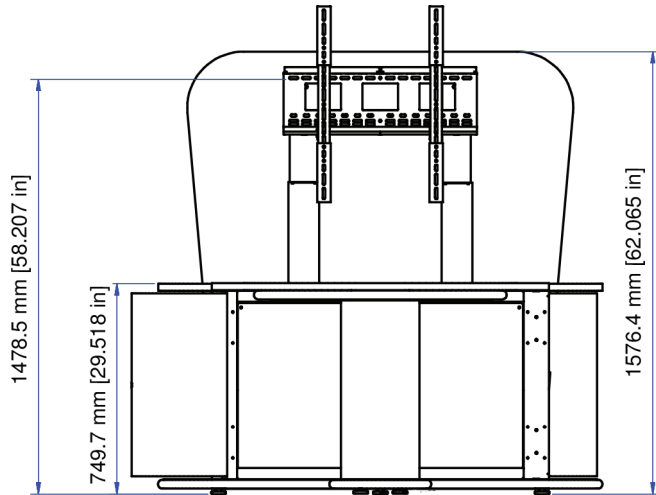

AVTEQ®

TEAMspace Slim

DIMENSIONAL UNITS
MILIMETERS [INCHES]

THIS IS A DIMENSIONAL DRAWING
SOME DETAILS COULD CHANGE ON FINAL PRODUCT

TOP VIEW

FRONT VIEW

SIDE VIEW

BACK VIEW