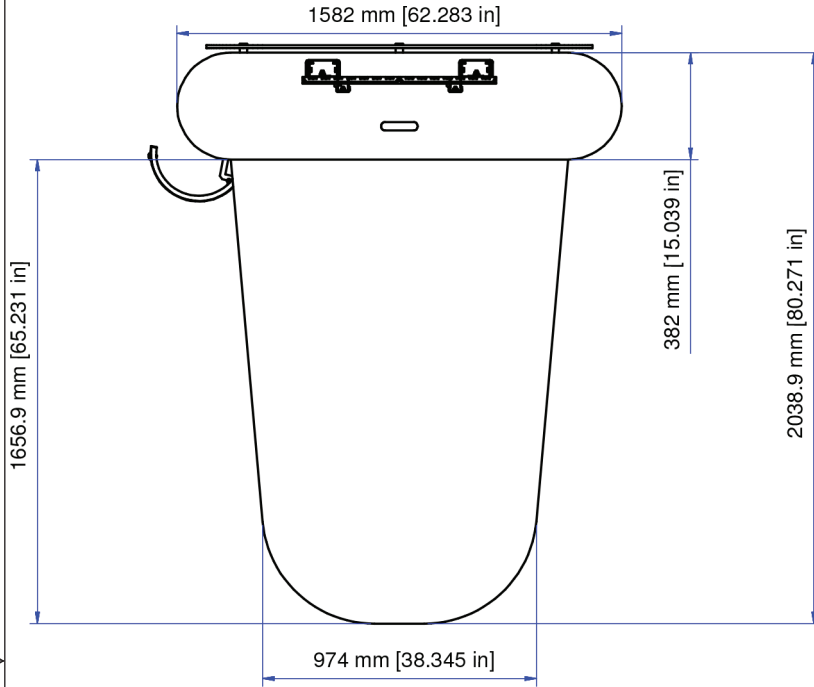

AVTEQ®

TEAMspace Slim

DIMENSIONAL UNITS
MILIMETERS [INCHES]

THIS IS A DIMENSIONAL DRAWING
SOME DETAILS COULD CHANGE ON FINAL PRODUCT

TOP VIEW

FRONT VIEW

SIDE VIEW

BACK VIEW