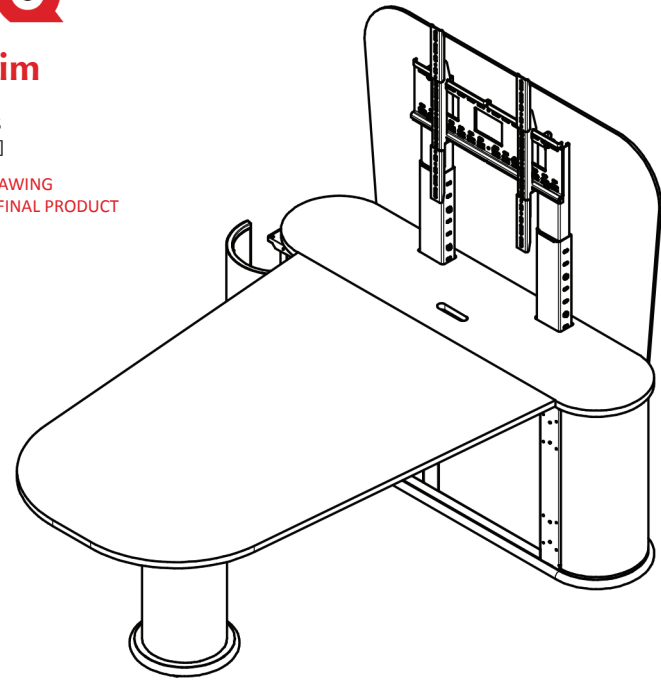

AVTEQ®

TEAMspace Slim

DIMENSIONAL UNITS
MILIMETERS [INCHES]

THIS IS A DIMENSIONAL DRAWING
SOME DETAILS COULD CHANGE ON FINAL PRODUCT

TOP VIEW

FRONT VIEW

SIDE VIEW

BACK VIEW