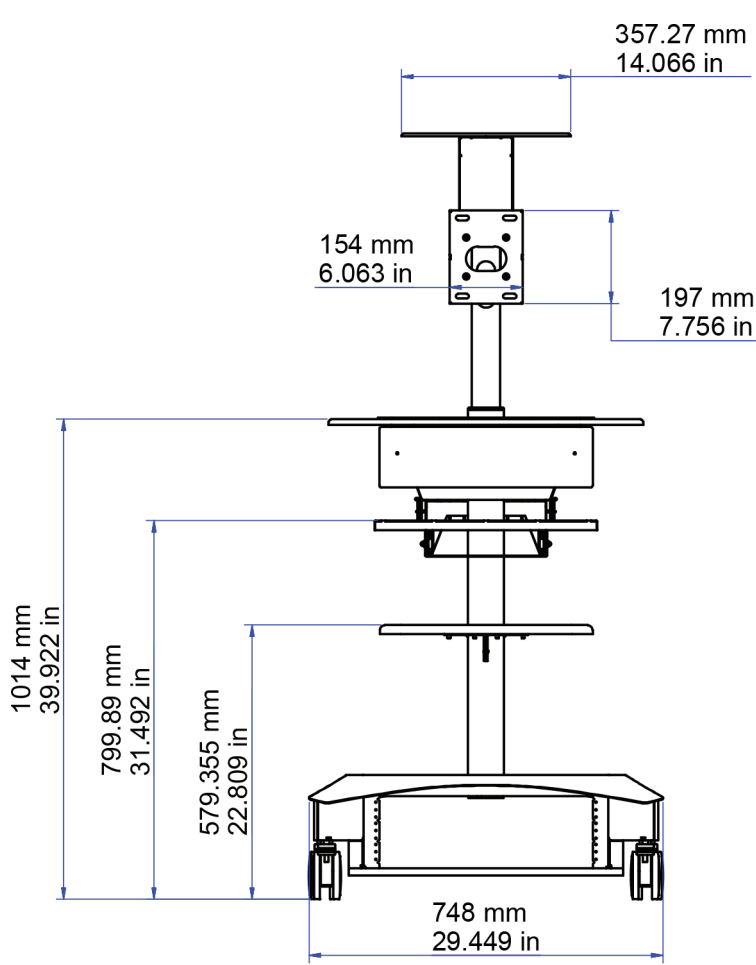

AVTEQ®

TMP-200

DIMENSIONAL UNITS
MILIMETERS [INCHES]

THIS IS A DIMENSIONAL DRAWING
SOME DETAILS COULD CHANGE ON FINAL PRODUCT

FRONT VIEW

SIDE VIEW