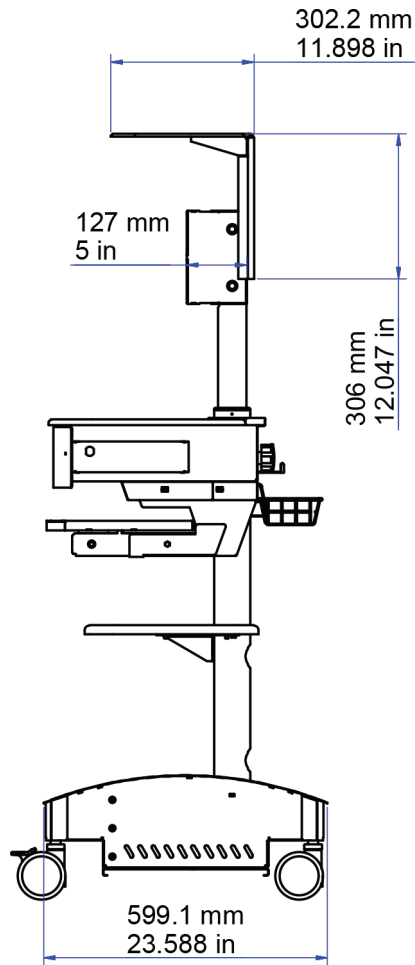

AVTEQ®

TMP-200

DIMENSIONAL UNITS
MILIMETERS [INCHES]

THIS IS A DIMENSIONAL DRAWING
SOME DETAILS COULD CHANGE ON FINAL PRODUCT

FRONT VIEW

SIDE VIEW