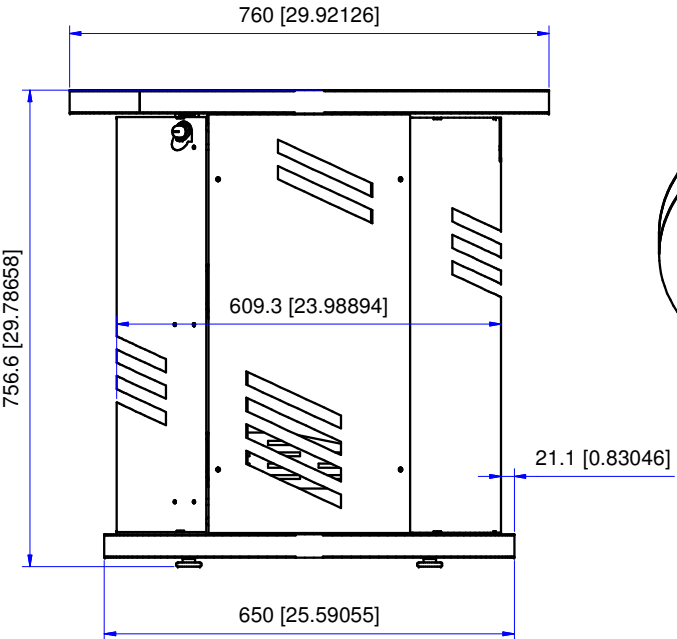

8 7 6 5 4 3 2 1

F
E
D
C
B
A

F
E
D
C
B
A

AVTEQ[®]

Furniture Engineered For Today's Technology

COMMUNICATION PEDESTAL

DIMENSIONAL UNITS
MILIMETERS [INCHES]

VERSION 03

8 7 6 5 4 3 2 1