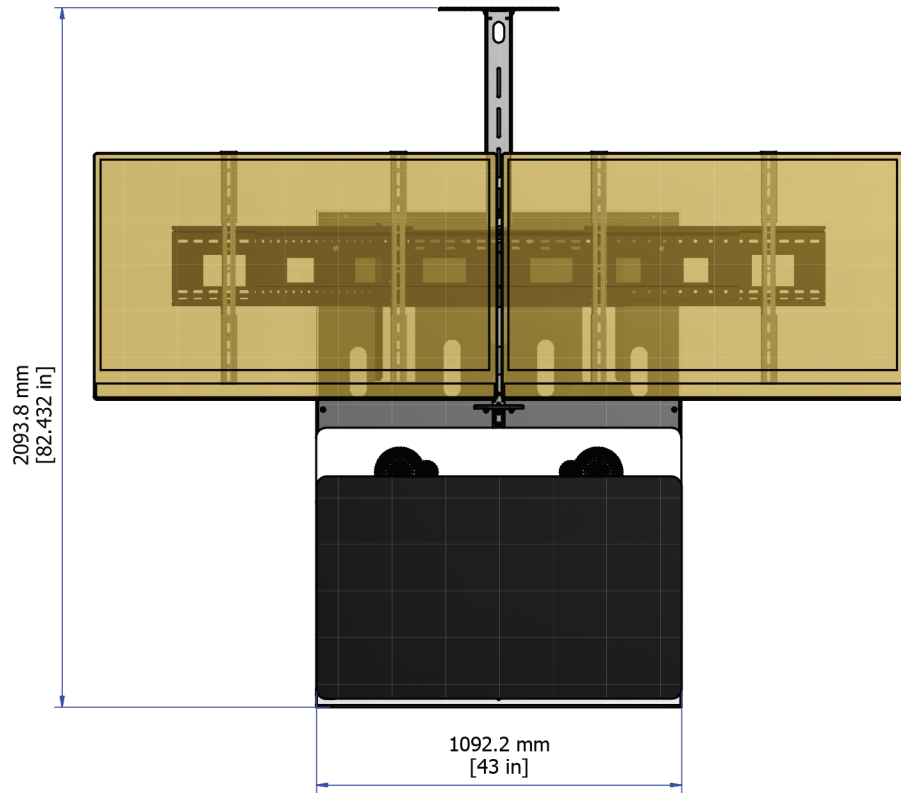

AVTEQ®

ELT-2000L

DIMENSIONAL UNITS
MILIMETERS (INCHES)

THIS IS A DIMENSIONAL DRAWING.
SOME DETAILS COULD CHANGE ON FINAL PRODUCT.

FRONT VIEW

TOP VIEW

SIDE VIEW