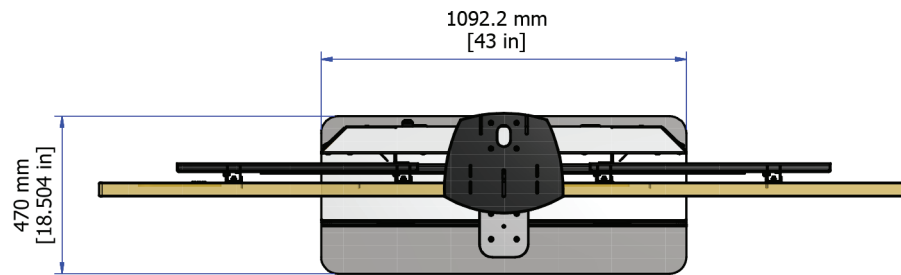

AVTEQ®

ELT-2000L

DIMENSIONAL UNITS
MILIMETERS (INCHES)

THIS IS A DIMENSIONAL DRAWING.
SOME DETAILS COULD CHANGE ON FINAL PRODUCT.

FRONT VIEW

TOP VIEW

SIDE VIEW