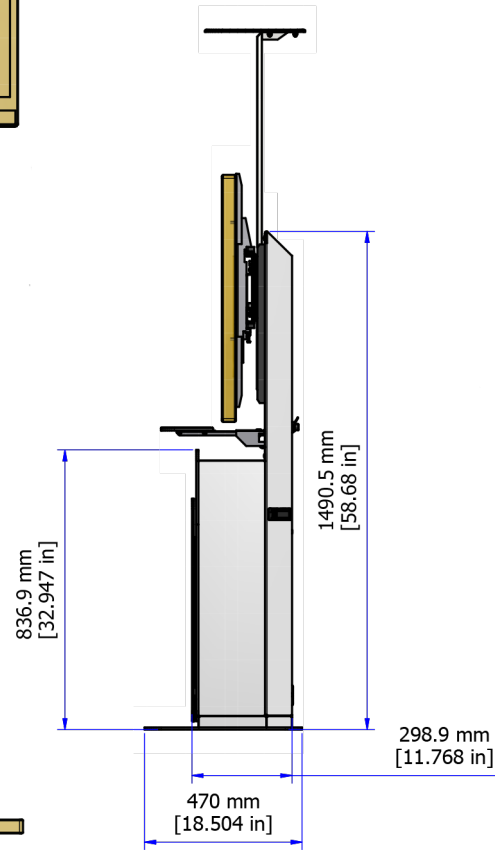

AVTEQ®

ELT-2000L

DIMENSIONAL UNITS
MILIMETERS (INCHES)

THIS IS A DIMENSIONAL DRAWING.
SOME DETAILS COULD CHANGE ON FINAL PRODUCT.

FRONT VIEW

TOP VIEW

SIDE VIEW