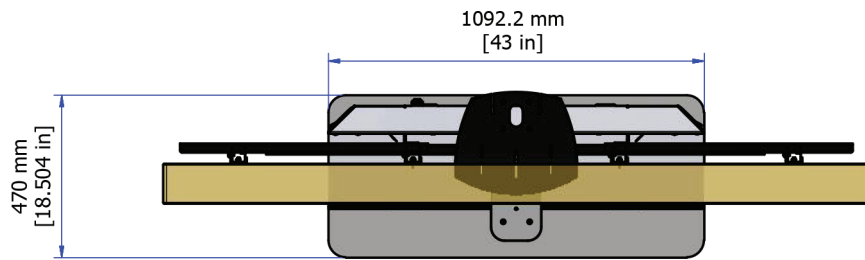

AVTEQ®

ELT-2000S

DIMENSIONAL UNITS
MILIMETERS [INCHES]

THIS IS A DIMENSIONAL DRAWING.
SOME DETAILS COULD CHANGE ON FINAL PRODUCT.

FRONT VIEW

SIDE VIEW

TOP VIEW