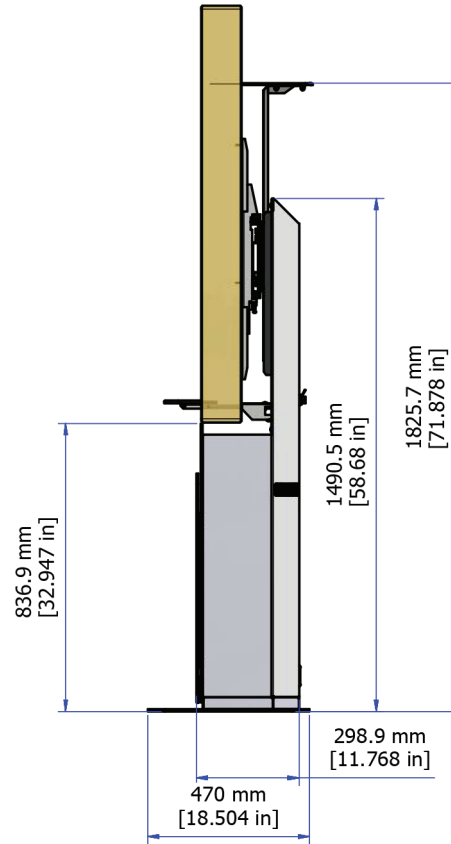

AVTEQ®

ELT-2000S

DIMENSIONAL UNITS
MILIMETERS [INCHES]

THIS IS A DIMENSIONAL DRAWING.
SOME DETAILS COULD CHANGE ON FINAL PRODUCT.

FRONT VIEW

SIDE VIEW

TOP VIEW