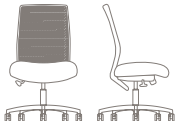

HB

Features

- Upholstered seat with molded seat foam
- Rated up to 300 lbs.
- Task:
- Armless
- Swivel tilt control
- Black nylon base
- Hard wheel casters
- Guest/multi-use:
- Nylon glides

Options

- Mesh, 3D knit, or upholstered back
- Fully assembled
- Task:
- Arms/arm pads
- Soft wheel casters or glides
- Control and seat slider options
- Polished aluminum base
- Guest/multi-use:
- Ganging

- Black or silver frame
- Polished aluminum loop arms

Full product information

View or download the online price list for complete specification information and statement of line.

Statement of line

Mid back with small seat, armless
7106M mesh
7106K knit
 w28.25" d28.25"
 h37-42"

Mid back with upholstered back and small seat, armless
7106
 w28.25" d28.25"
 h37.25-42.25"

Mid back, armless
7107M mesh
7107K knit
 w28.5" d28.5" h37-42"

Mid back with upholstered back, armless
7107
 w28.5" d28.5"
 h37.25-42.25"

Mid back with arms and knit back

Guest with mesh back, armless

Guest with arms and upholstered back