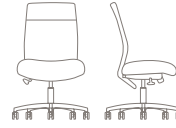

HB

Features

- Upholstered seat with molded seat foam
- Rated up to 300 lbs.
- Task:
- Armless
- Swivel tilt control
- Black nylon base
- Hard wheel casters
- Guest/multi-use:
- Nylon glides

Options

- Mesh, 3D knit, or upholstered back
- Fully assembled
- Task:
- Arms/arm pads
- Soft wheel casters or glides
- Control and seat slider options
- Polished aluminum base
- Guest/multi-use:
- Ganging

- Black or silver frame
- Polished aluminum loop arms

Full product information

View or download the online price list for complete specification information and statement of line.

Statement of line

Mid back with small seat, armless
7106M mesh
7106K knit
 w28.25" d28.25"
 h37-42"

Mid back with upholstered back and small seat, armless
7106
 w28.25" d28.25"
 h37.25-42.25"

Mid back, armless
7107M mesh
7107K knit
 w28.5" d28.5" h37-42"

Mid back with upholstered back, armless
7107
 w28.5" d28.5"
 h37.25-42.25"

High back, armless
7110M mesh
7110K knit
 w28.5" d28.5" h43-48"

High back with upholstered back, armless
7110
 w28.5" d28.5"
 h43.25-48.25"

Guest with arms
7109M mesh
7109K knit
 w24.5" d23.75" h36.25"

Guest with arms and upholstered back
7109
 w24.5" d23.75" h36.5"