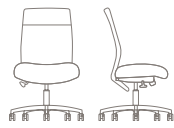

HB

Features

- Upholstered seat with molded seat foam
- Rated up to 300 lbs.
- Task:
- Armless
- Swivel tilt control
- Black nylon base
- Hard wheel casters
- Guest/multi-use:
- Nylon glides

Options

- Mesh, 3D knit, or upholstered back
- Fully assembled
- Task:
- Arms/arm pads
- Soft wheel casters or glides
- Control and seat slider options
- Polished aluminum base
- Guest/multi-use:
- Ganging

- Black or silver frame
- Polished aluminum loop arms

Full product information

View or download the online price list for complete specification information and statement of line.

Statement of line

Mid back with small seat, armless
7106M mesh
7106K knit
 w28.25" d28.25"
 h37-42"

Mid back with upholstered back and small seat, armless
7106
 w28.25" d28.25"
 h37.25-42.25"

Mid back, armless
7107M mesh
7107K knit
 w28.5" d28.5" h37-42"

Mid back with upholstered back, armless
7107
 w28.5" d28.5"
 h37.25-42.25"

High back, armless
7110M mesh
7110K knit
 w28.5" d28.5" h43-48"

High back with upholstered back, armless
7110
 w28.5" d28.5"
 h43.25-48.25"

Guest with arms
7109M mesh
7109K knit
 w24.5" d23.75" h36.25"

Guest with arms and upholstered back
7109
 w24.5" d23.75" h36.5"