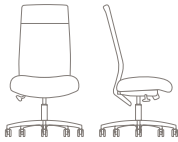

- Black or silver frame
- Polished aluminum loop arms

Full product information

View or download the online price list for complete specification information and statement of line.

Statement of line

Mid back with small seat, armless
7106M mesh
7106K knit
 w28.25" d28.25"
 h37-42"

Mid back with upholstered back and small seat, armless
7106
 w28.25" d28.25"
 h37.25-42.25"

Mid back, armless
7107M mesh
7107K knit
 w28.5" d28.5" h37-42"

Mid back with upholstered back, armless
7107
 w28.5" d28.5"
 h37.25-42.25"

High back, armless
7110M mesh
7110K knit
 w28.5" d28.5" h43-48"

High back with upholstered back, armless
7110
 w28.5" d28.5"
 h43.25-48.25"

Guest with arms
7109M mesh
7109K knit
 w24.5" d23.75" h36.25"

Guest with arms and upholstered back
7109
 w24.5" d23.75" h36.5"

Guest, armless
7112M mesh
7112K knit
 w20.5" d23.75" h36.25"

Guest with upholstered back, armless
7112
 w20.5" d23.75" h36.5"

High back with polished aluminum loop arms and upholstered back

Mid back with arms and mesh back