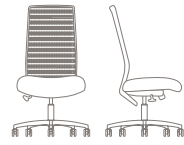

HB

Features

- Upholstered seat with molded seat foam
- Rated up to 300 lbs.
- Task:
- Armless
- Swivel tilt control
- Black nylon base
- Hard wheel casters
- Guest/multi-use:
- Nylon glides

Options

- Mesh, 3D knit, or upholstered back
- Fully assembled
- Task:
- Arms/arm pads
- Soft wheel casters or glides
- Control and seat slider options
- Polished aluminum base
- Guest/multi-use:
- Ganging

- Black or silver frame
- Polished aluminum loop arms

Full product information

View or download the online price list for complete specification information and statement of line.

Statement of line

Mid back with small seat, armless
7106M mesh
7106K knit
 w28.25" d28.25"
 h37-42"

Mid back with upholstered back and small seat, armless
7106
 w28.25" d28.25"
 h37.25-42.25"

Mid back, armless
7107M mesh
7107K knit
 w28.5" d28.5" h37-42"

Mid back with upholstered back, armless
7107
 w28.5" d28.5"
 h37.25-42.25"

High back, armless
7110M mesh
7110K knit
 w28.5" d28.5" h43-48"

High back with upholstered back, armless
7110
 w28.5" d28.5"
 h43.25-48.25"

Guest with arms
7109M mesh
7109K knit
 w24.5" d23.75" h36.25"

Guest with arms and upholstered back
7109
 w24.5" d23.75" h36.5"