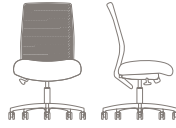

HB

Features

- Upholstered seat with molded seat foam
- Rated up to 300 lbs.
- Task:
- Armless
- Swivel tilt control
- Black nylon base
- Hard wheel casters
- Guest/multi-use:
- Nylon glides

Options

- Mesh, 3D knit, or upholstered back
- Fully assembled
- Task:
- Arms/arm pads
- Soft wheel casters or glides
- Control and seat slider options
- Polished aluminum base
- Guest/multi-use:
- Ganging

- Black or silver frame
- Polished aluminum loop arms

Full product information

View or download the online price list for complete specification information and statement of line.

Statement of line

Mid back with small seat, armless
7106M mesh
7106K knit
 w28.25" d28.25"
 h37-42"

Mid back with upholstered back and small seat, armless
7106
 w28.25" d28.25"
 h37.25-42.25"

Mid back, armless
7107M mesh
7107K knit
 w28.5" d28.5" h37-42"

Mid back with upholstered back, armless
7107
 w28.5" d28.5"
 h37.25-42.25"

High back, armless
7110M mesh
7110K knit
 w28.5" d28.5" h43-48"

High back with upholstered back, armless
7110
 w28.5" d28.5"
 h43.25-48.25"

Guest with arms
7109M mesh
7109K knit
 w24.5" d23.75" h36.25"

Guest with arms and upholstered back
7109
 w24.5" d23.75" h36.5"