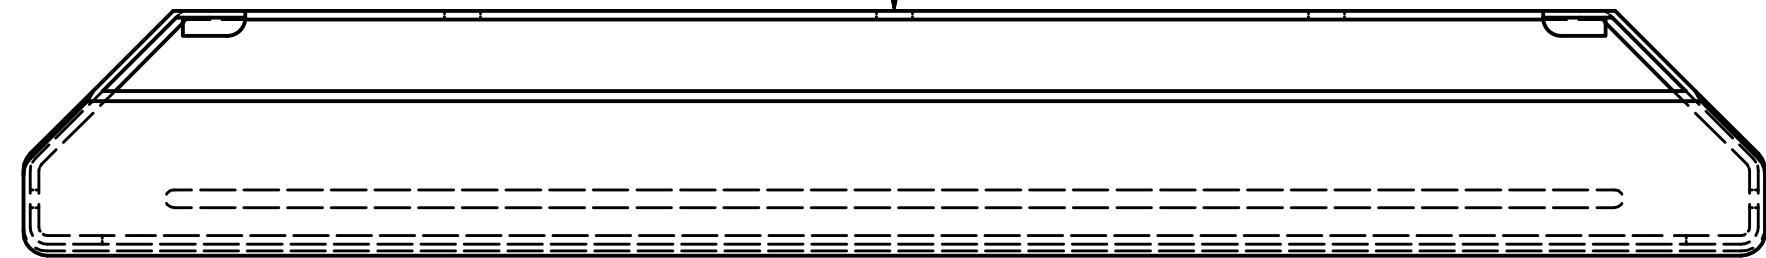

# Cisco SX20 Wall Mount Assembly Views

**Front**

**Right**

**Back**

**Top**

DRAWN jrod	12/3/2012	TITLE		
CHECKED				
QA				
MFG				
APPROVED		SIZE C	DWG NO Cisco SX20 Mount Assembly	REV
		SCALE	SHEET 1 OF 1	