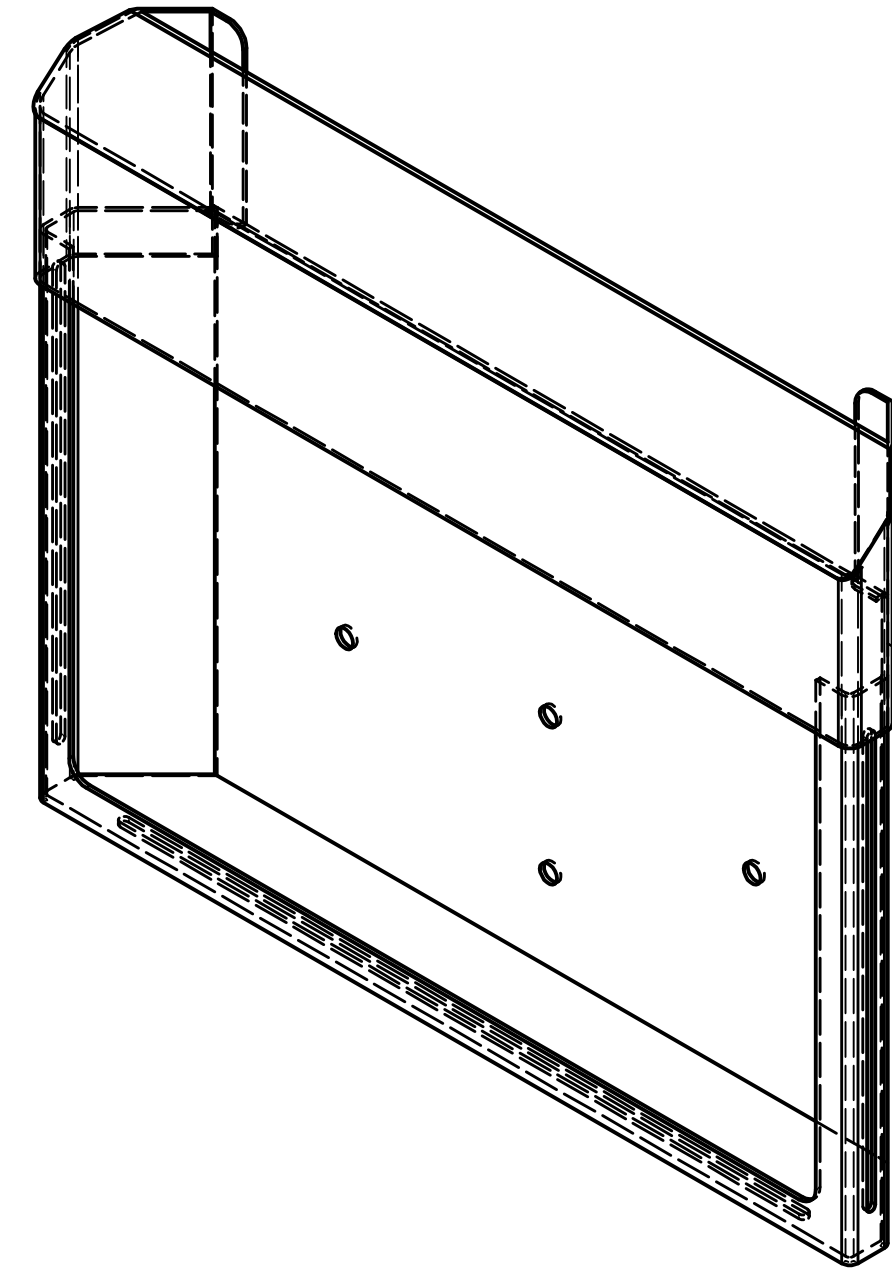

# Cisco SX20 Wall Mount Assembly Views

**Front**

**Right**

**Back**

**Top**

DRAWN jrod	12/3/2012	TITLE		
CHECKED				
QA				
MFG				
APPROVED		SIZE C	DWG NO Cisco SX20 Mount Assembly	REV
		SCALE	SHEET 1 OF 1	