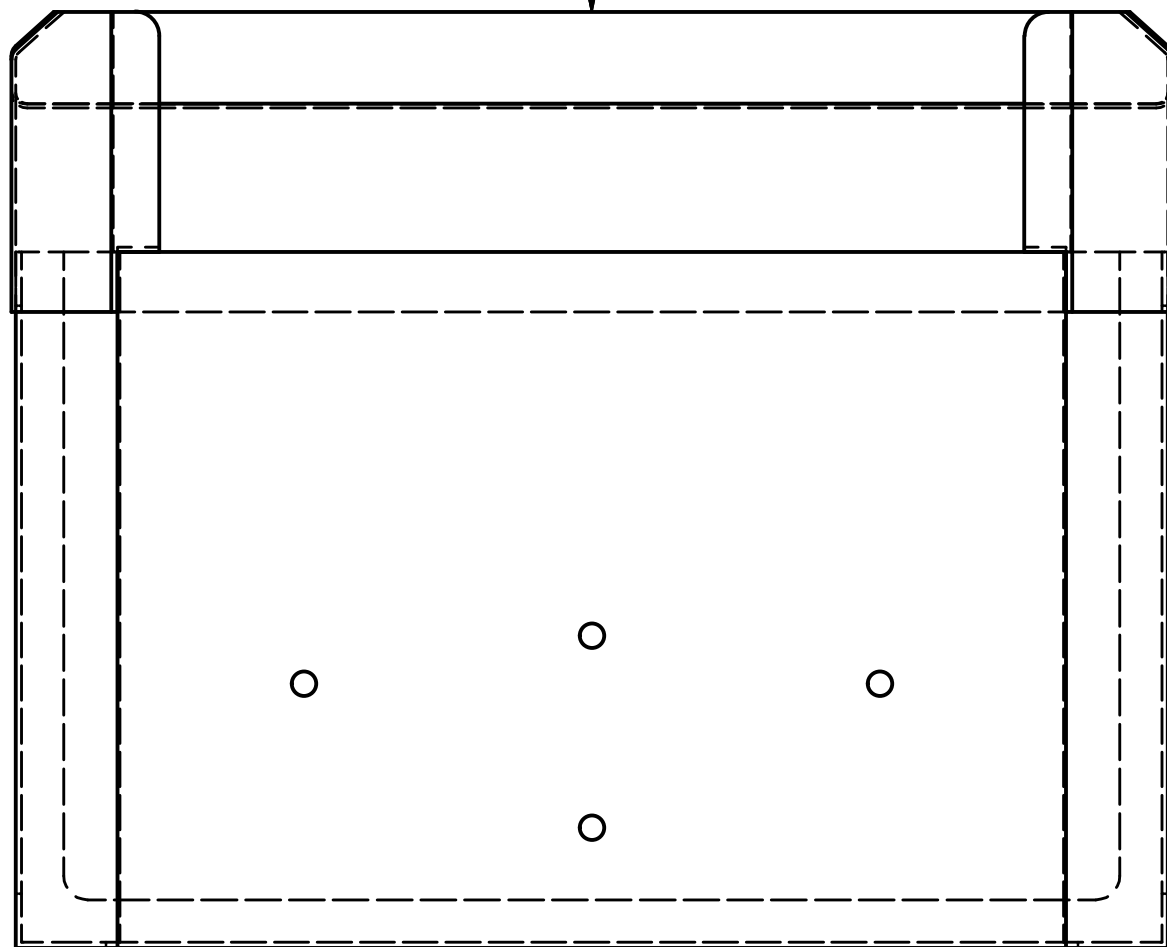

# Cisco SX20 Wall Mount Assembly Views

**Front**

**Right**

**Back**

**Top**

DRAWN jrod	12/3/2012	TITLE		
CHECKED				
QA				
MFG				
APPROVED		SIZE C	DWG NO Cisco SX20 Mount Assembly	REV
		SCALE	SHEET 1 OF 1	