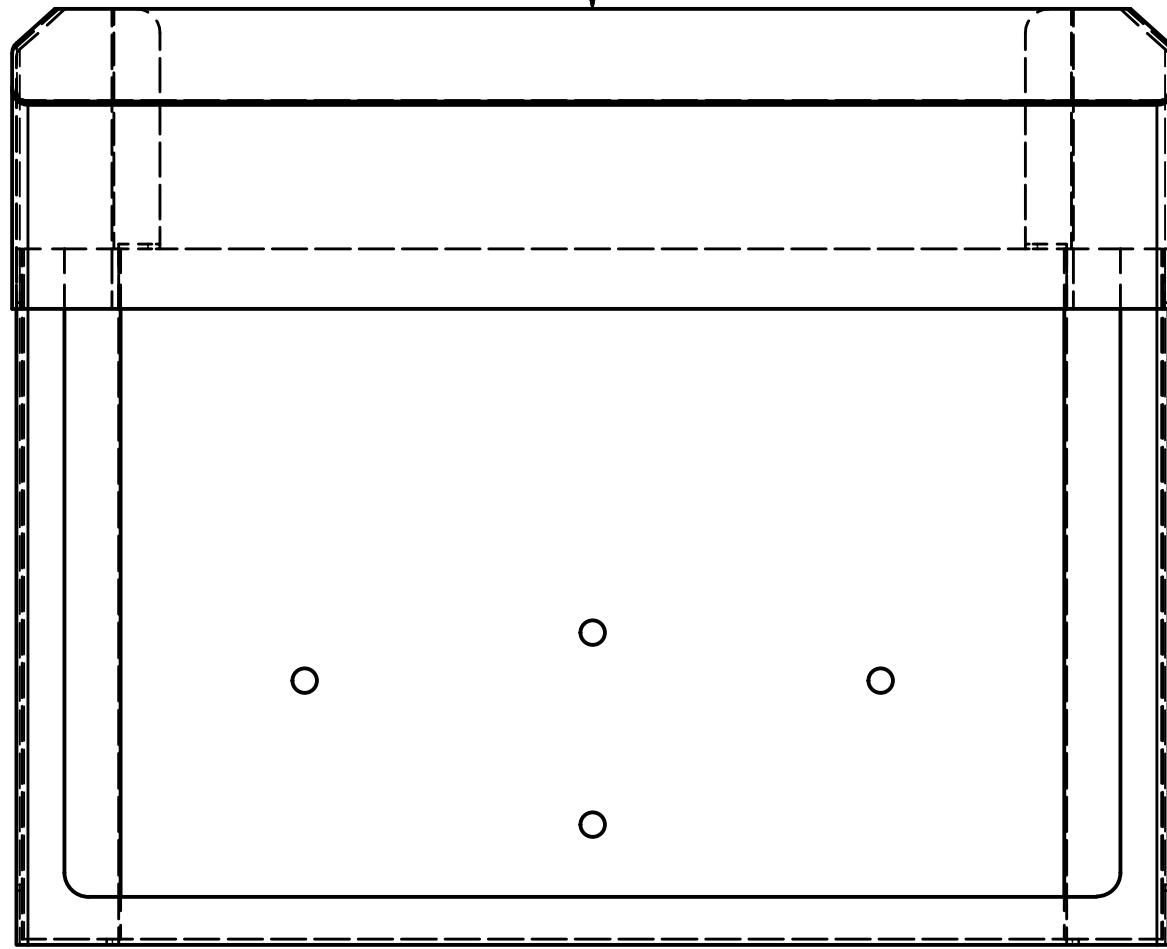

# Cisco SX20 Wall Mount Assembly Views

**Front**

**Right**

**Back**

**Top**

DRAWN jrod	12/3/2012	TITLE		
CHECKED				
QA				
MFG				
APPROVED		SIZE C	DWG NO Cisco SX20 Mount Assembly	REV
		SCALE	SHEET 1 OF 1	