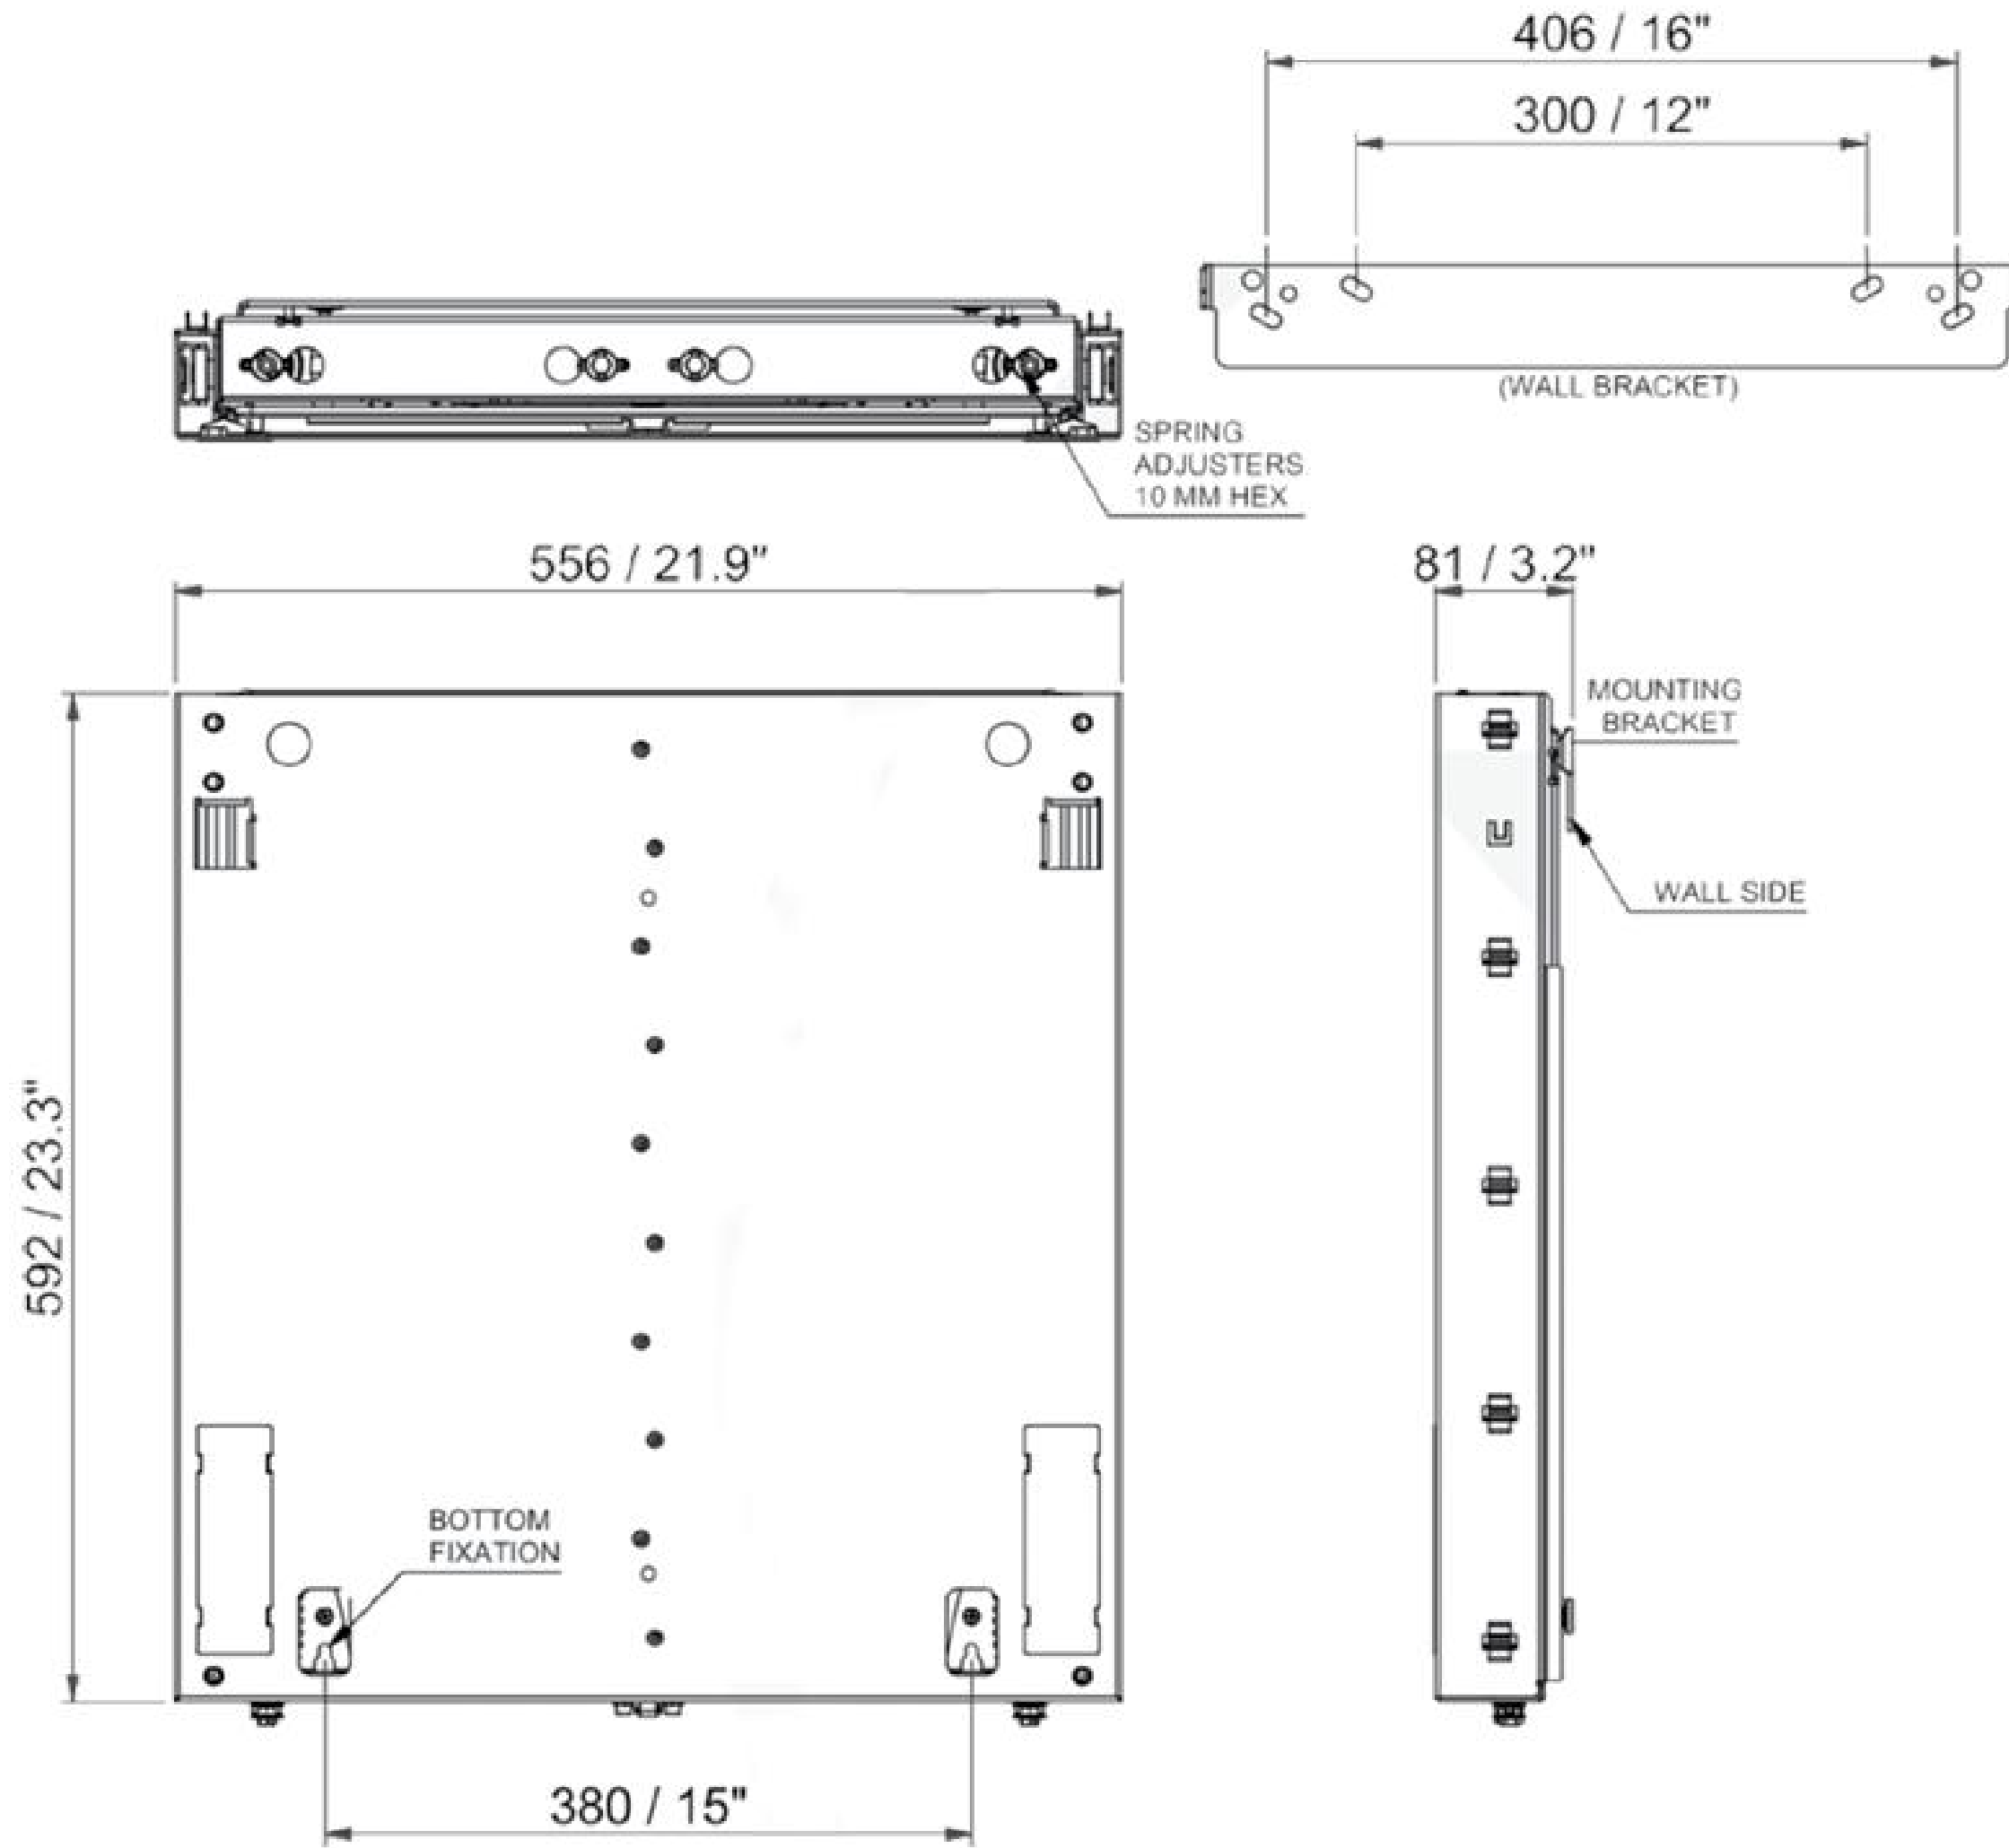

# Dynamiq 400 Wall Mount

DRAWN iyau	4/25/2024	<b>AVTEQ®</b>		
CHECKED				
QA		SIZE <b>C</b>		
Material				
Finish				
		DWG NO	REV 1	
SCALE		INCHES	SHEET 1	OF 1

EXCLUSIVE PROPRIETARY DRAWING OF AVTEQ, INC FULL OR PARTIAL REPRODUCTION IS PROHIBITED