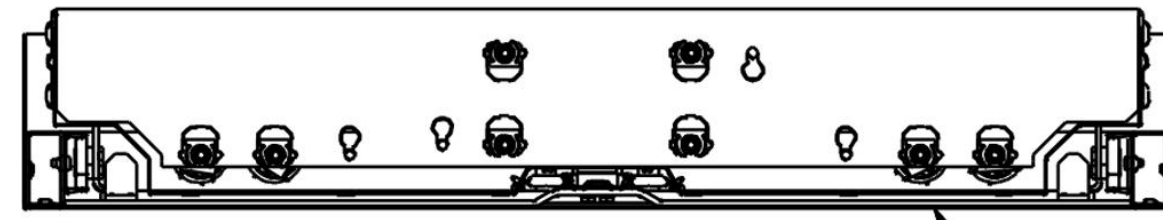

DynamiQ 650 Wall Mount

Front

DRAWN	iyau	4/25/2024
CHECKED		
QA		
MFG		
APPROVED		

TITLE			
SIZE	C	DWG NO	REV 1
SCALE	INCHES	SHEET 1	OF 1

EXCLUSIVE PROPRIETARY DRAWING OF AVTEQ, INC FULL OR PARTIAL REPRODUCTION IS PROHIBITED