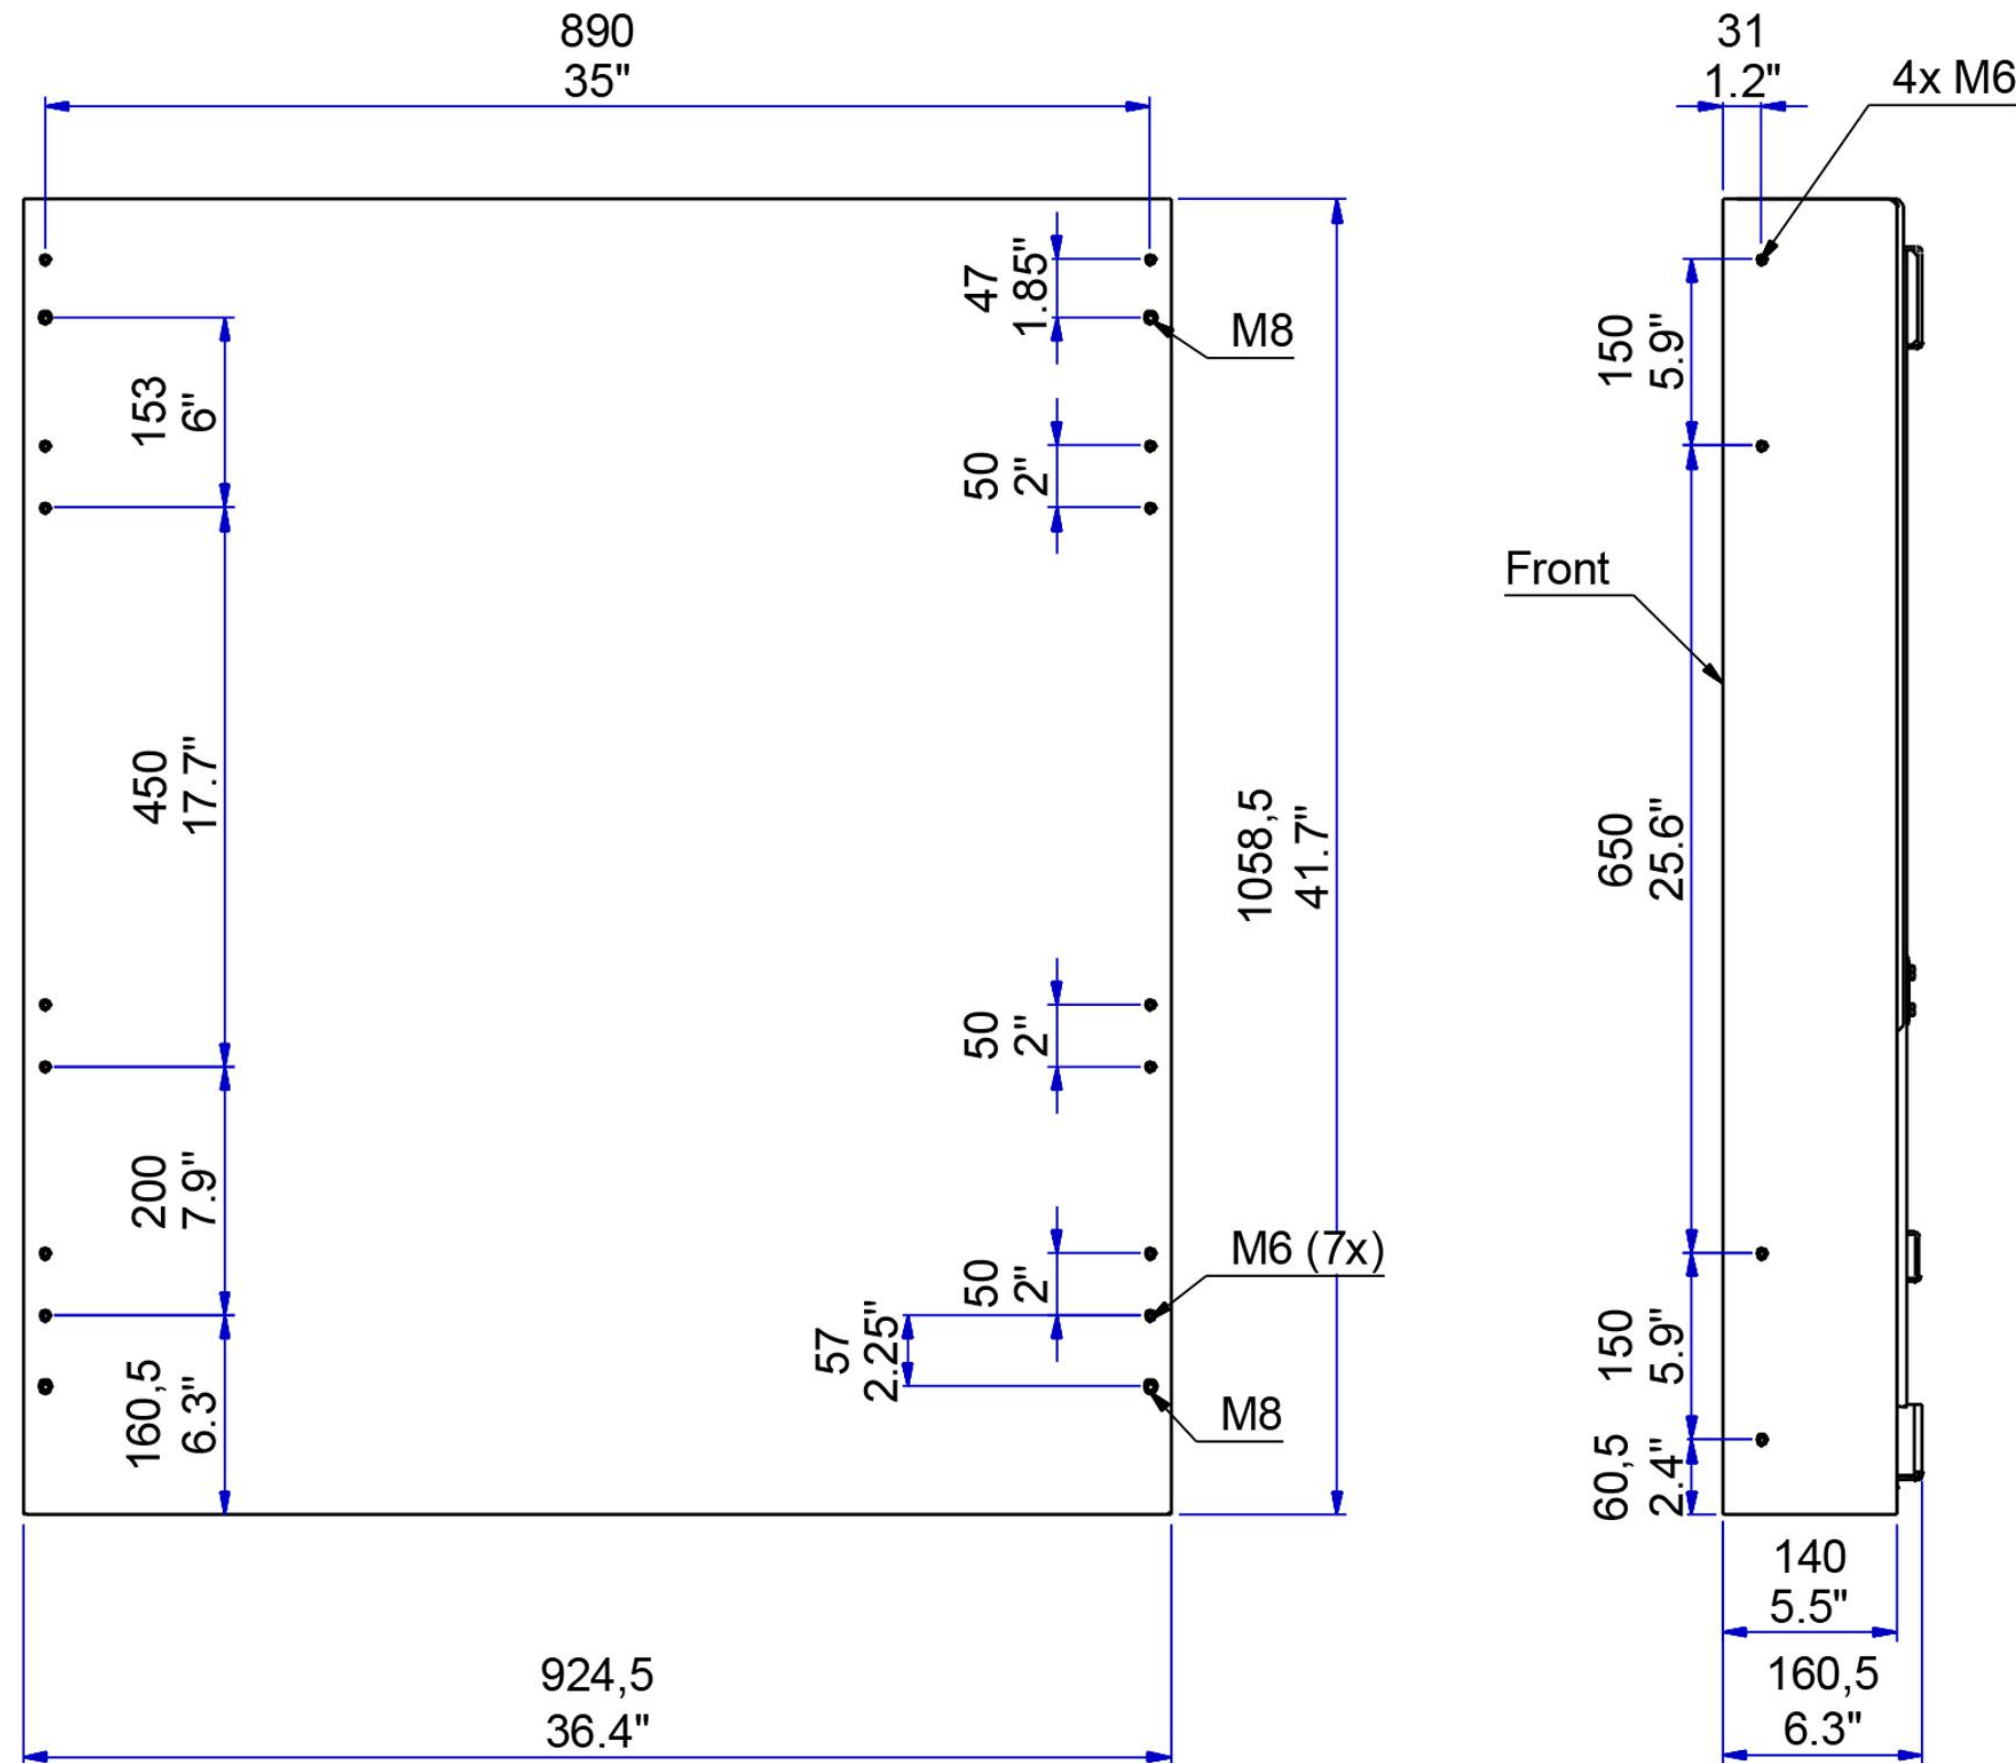

DynamiQ 650 Wall Mount

Front

DRAWN	iyau	4/25/2024
CHECKED		
QA		
MFG		
APPROVED		

TITLE			
SIZE	C	DWG NO	REV 1
SCALE	INCHES	SHEET 1	OF 1

EXCLUSIVE PROPRIETARY DRAWING OF AVTEQ, INC FULL OR PARTIAL REPRODUCTION IS PROHIBITED