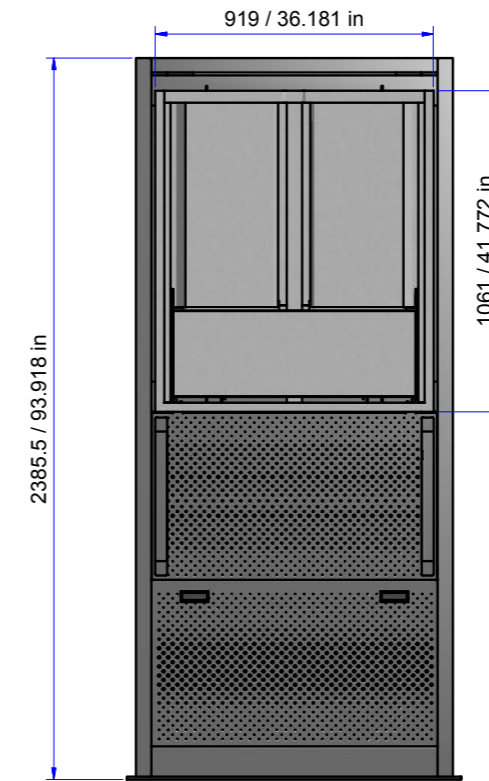

## PI0418 Dynamiq Wall Stand BalanceBox 650

DIMENSIONAL UNITS  
MILIMETERS [INCHES]

VERSION 00

THIS IS A DIMENSIONAL DRAWING  
SOME DETAILS COULD CHANGE ON FINAL PRODUCT

CONCEPT "A"

TOP VIEW

FRONT VIEW (Position I)

FRONT VIEW (Position II)

FRONT VIEW

SIDE VIEW