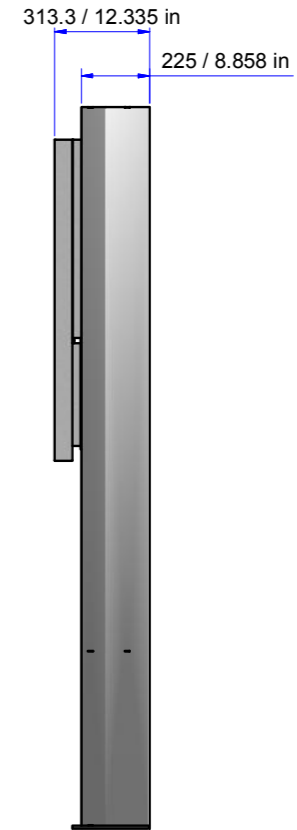

## PI0418 Dynamiq Wall Stand BalanceBox 650

DIMENSIONAL UNITS  
MILIMETERS [INCHES]

VERSION 00

THIS IS A DIMENSIONAL DRAWING  
SOME DETAILS COULD CHANGE ON FINAL PRODUCT

CONCEPT "A"

TOP VIEW

FRONT VIEW (Position I)

FRONT VIEW (Position II)

FRONT VIEW

SIDE VIEW