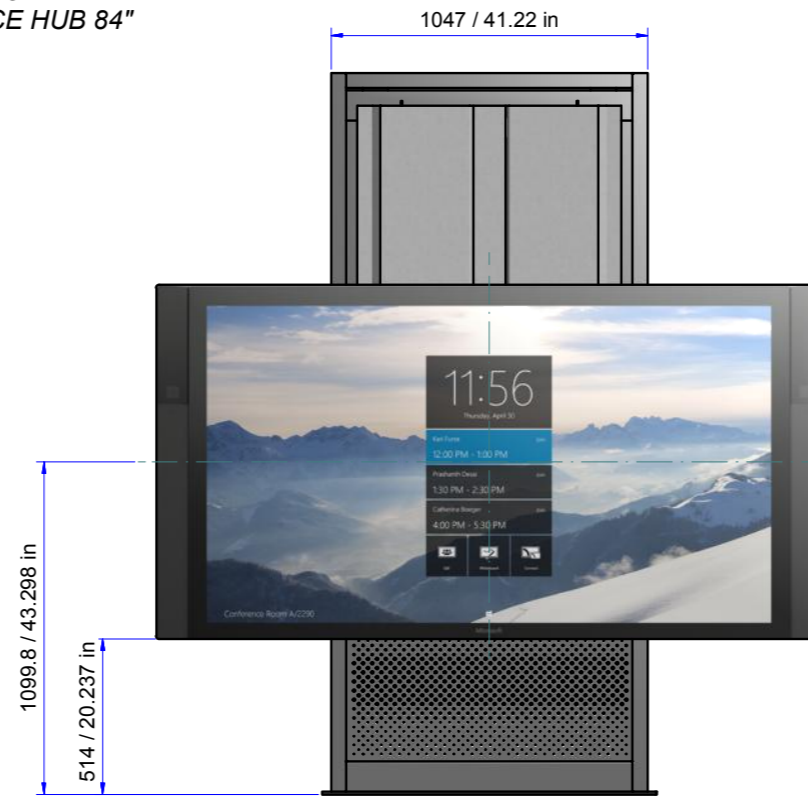

## PI0418 Dynamiq Wall Stand BalanceBox 650

DIMENSIONAL UNITS  
MILIMETERS [INCHES]

VERSION 00

THIS IS A DIMENSIONAL DRAWING  
SOME DETAILS COULD CHANGE ON FINAL PRODUCT

CONCEPT "A"

TOP VIEW

FRONT VIEW (Position I)

FRONT VIEW (Position II)

FRONT VIEW

SIDE VIEW