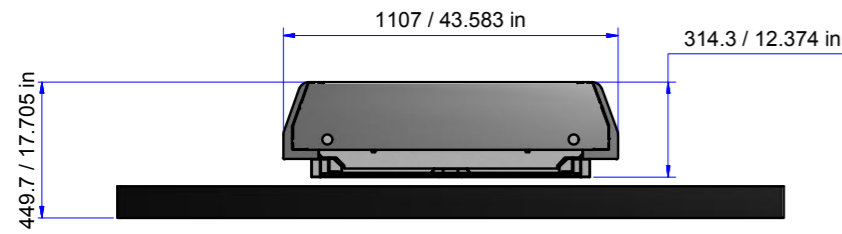

## PI0418 Dynamiq Wall Stand BalanceBox 650

DIMENSIONAL UNITS  
MILIMETERS [INCHES]

VERSION 00

THIS IS A DIMENSIONAL DRAWING  
SOME DETAILS COULD CHANGE ON FINAL PRODUCT

CONCEPT "A"

TOP VIEW

FRONT VIEW (Position I)