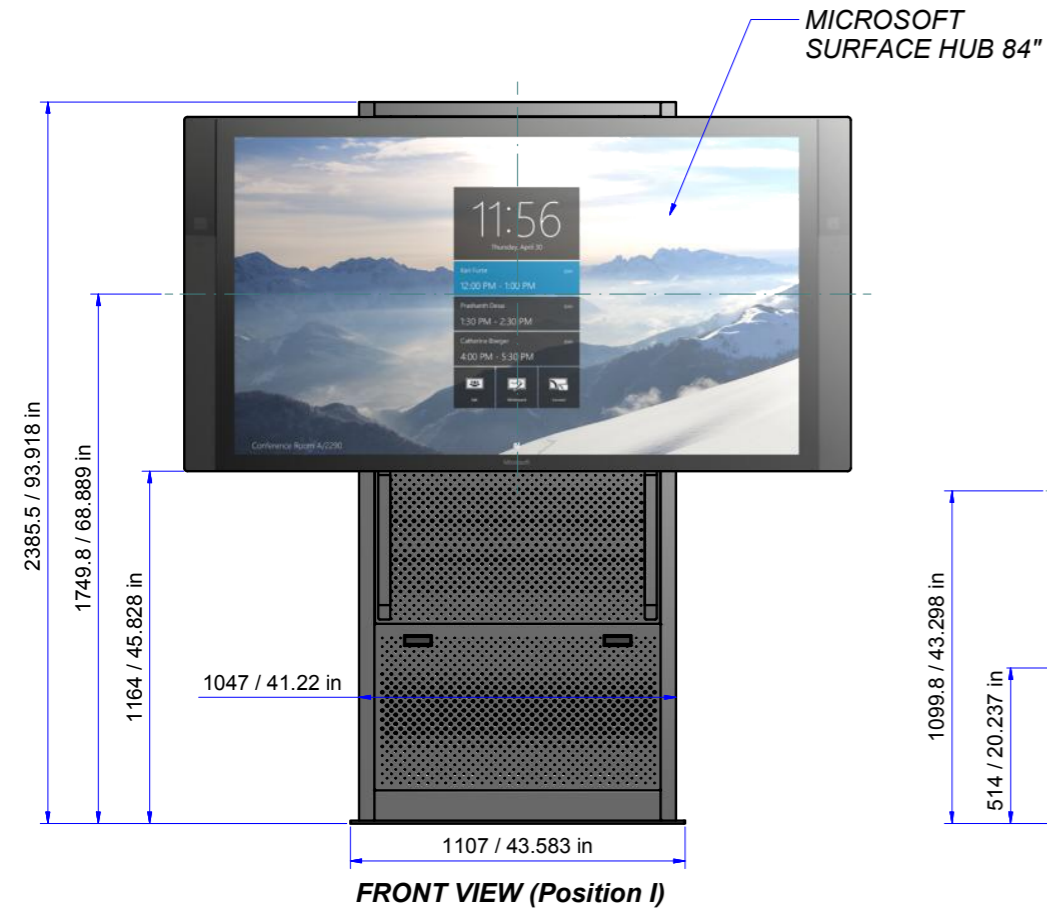

## PI0418 Dynamiq Wall Stand BalanceBox 650

DIMENSIONAL UNITS  
MILIMETERS [INCHES]

VERSION 00

THIS IS A DIMENSIONAL DRAWING  
SOME DETAILS COULD CHANGE ON FINAL PRODUCT

CONCEPT "A"

TOP VIEW

FRONT VIEW (Position I)

FRONT VIEW (Position II)

FRONT VIEW

SIDE VIEW