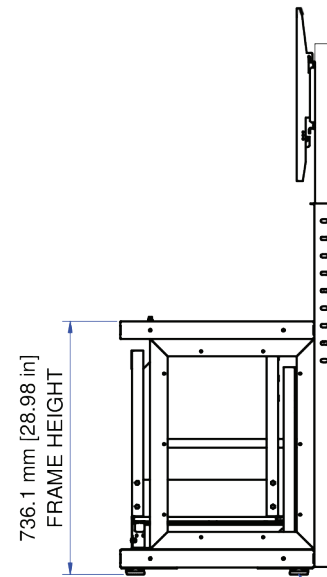

3-BAY CREDENZA

DIMENSIONAL UNITS
MILIMETERS (INCHES)

THIS IS A DIMENSIONAL DRAWING
SOME DETAILS COULD CHANGE ON FINAL PRODUCT

OPEN ON BACK
FOR CABLING
(COVERS OPTIONAL)

ROTARY RACK
(OPTIONAL)
WITH RACK SPACE STANDARD

CAPABILITY FOR
LEVELERS OR WHEELS