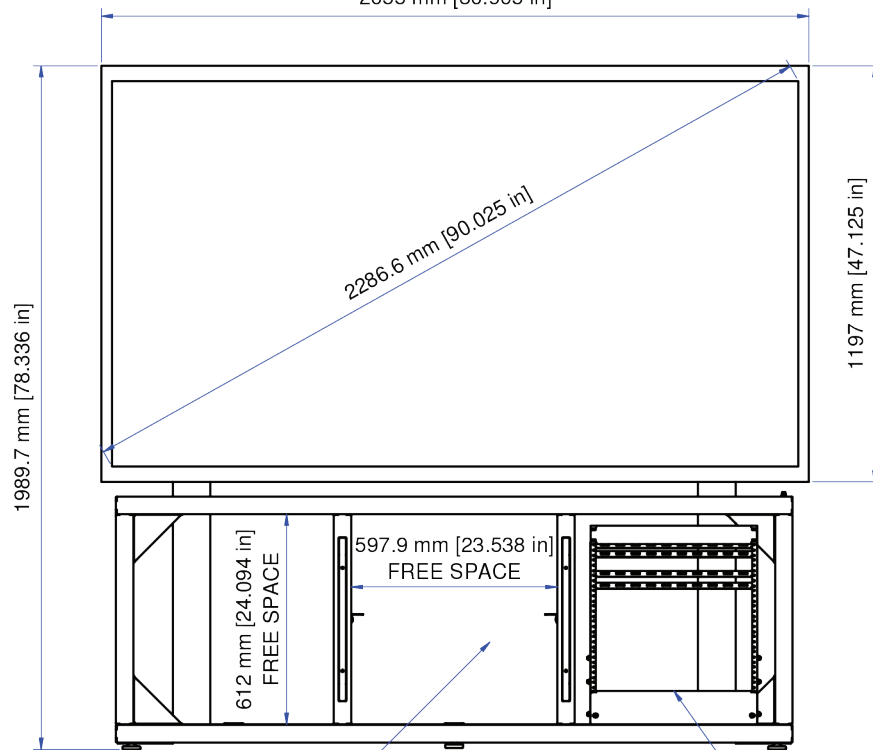

3-BAY CREDENZA

DIMENSIONAL UNITS
MILIMETERS (INCHES)

THIS IS A DIMENSIONAL DRAWING
SOME DETAILS COULD CHANGE ON FINAL PRODUCT

OPEN ON BACK
FOR CABLING
(COVERS OPTIONAL)

ROTARY RACK
(OPTIONAL)
WITH RACK SPACE STANDARD

CAPABILITY FOR
LEVELERS OR WHEELS