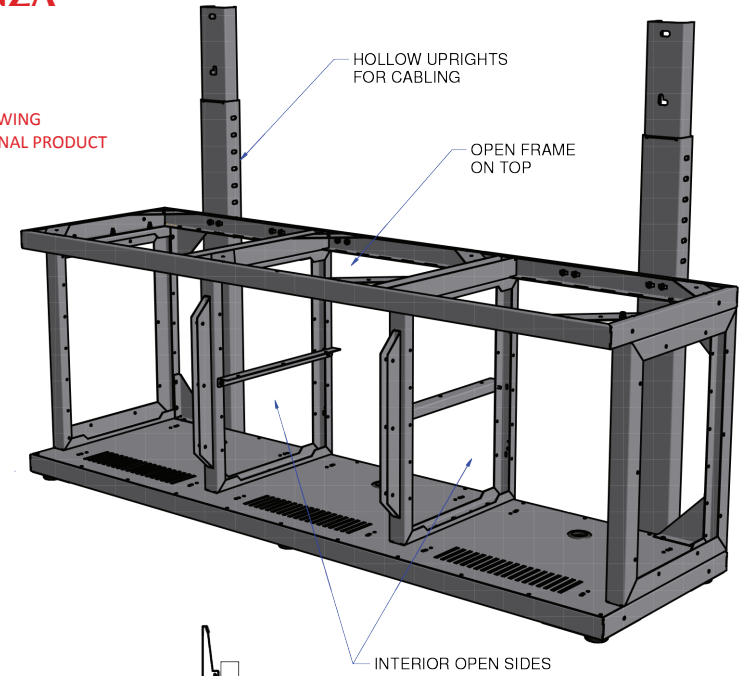

3-BAY CREDENZA

DIMENSIONAL UNITS
MILIMETERS (INCHES)

THIS IS A DIMENSIONAL DRAWING
SOME DETAILS COULD CHANGE ON FINAL PRODUCT

OPEN ON BACK
FOR CABLING
(COVERS OPTIONAL)

ROTARY RACK
(OPTIONAL)
WITH RACK SPACE STANDARD

CAPABILITY FOR
LEVELERS OR WHEELS