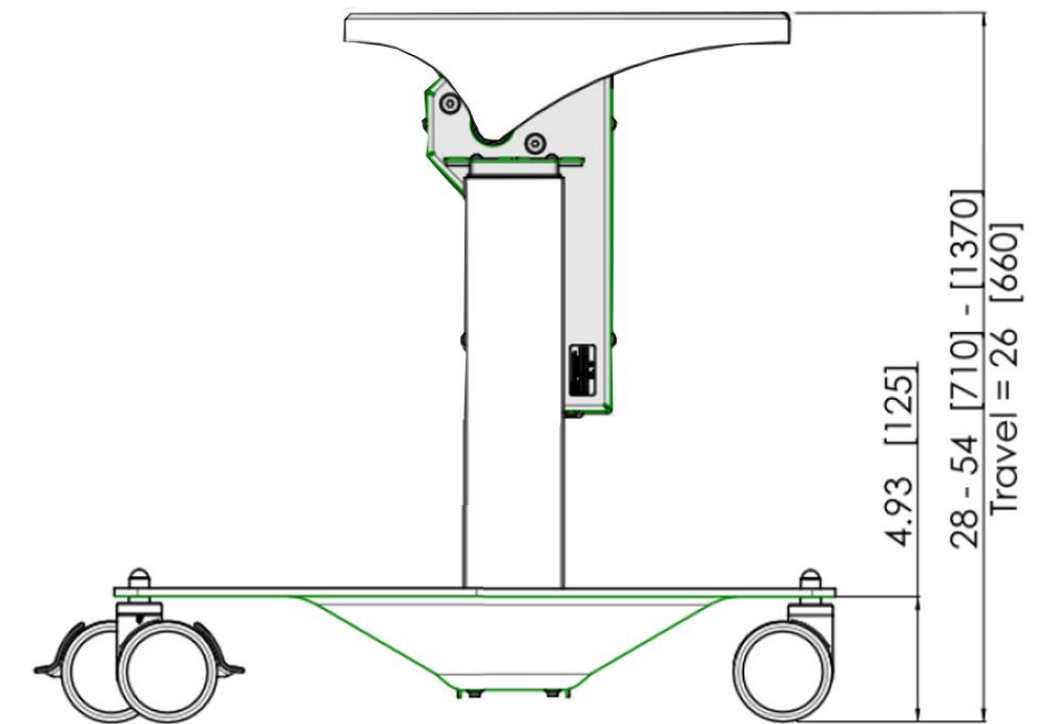

# Dynamiq mTilt

EXCLUSIVE PROPRIETARY DRAWING OF AVTEQ, INC FULL OR PARTIAL REPRODUCTION IS PROHIBITED

DRAWN iyau	4/16/2024	<b>AVTEQ</b> <sup>®</sup>		
CHECKED				
QA		TITLE		
MFG				
APPROVED				
		SIZE C	DWG NO	REV 1
		SCALE	INCHES	SHEET 1 OF 1