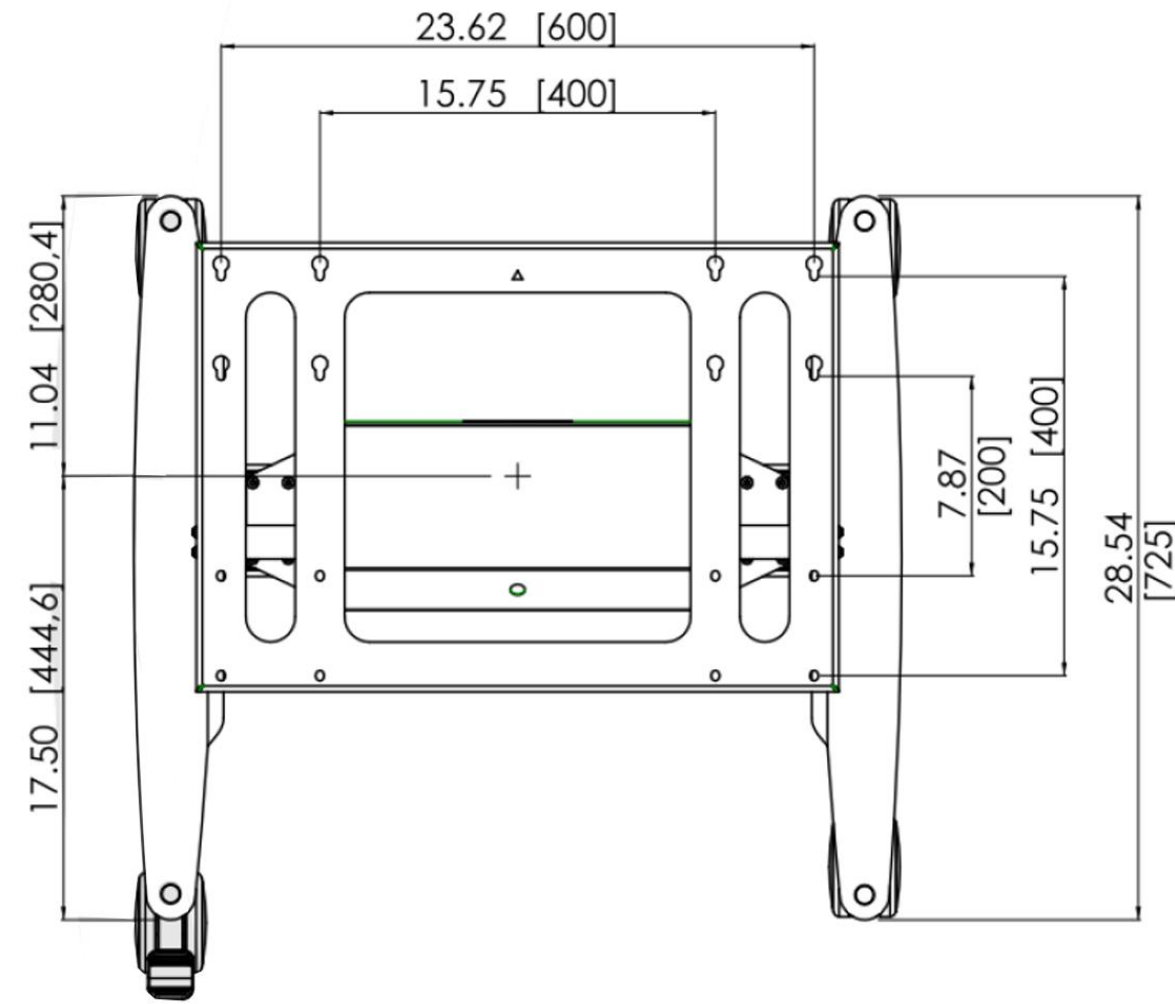

# Dynamiq mTilt

EXCLUSIVE PROPRIETARY DRAWING OF AVTEQ, INC FULL OR PARTIAL REPRODUCTION IS PROHIBITED

DRAWN iyau	4/16/2024	<b>AVTEQ</b> <sup>®</sup>		
CHECKED				
QA		TITLE		
MFG				
APPROVED				
		SIZE C	DWG NO	REV 1
		SCALE	INCHES	SHEET 1 OF 1