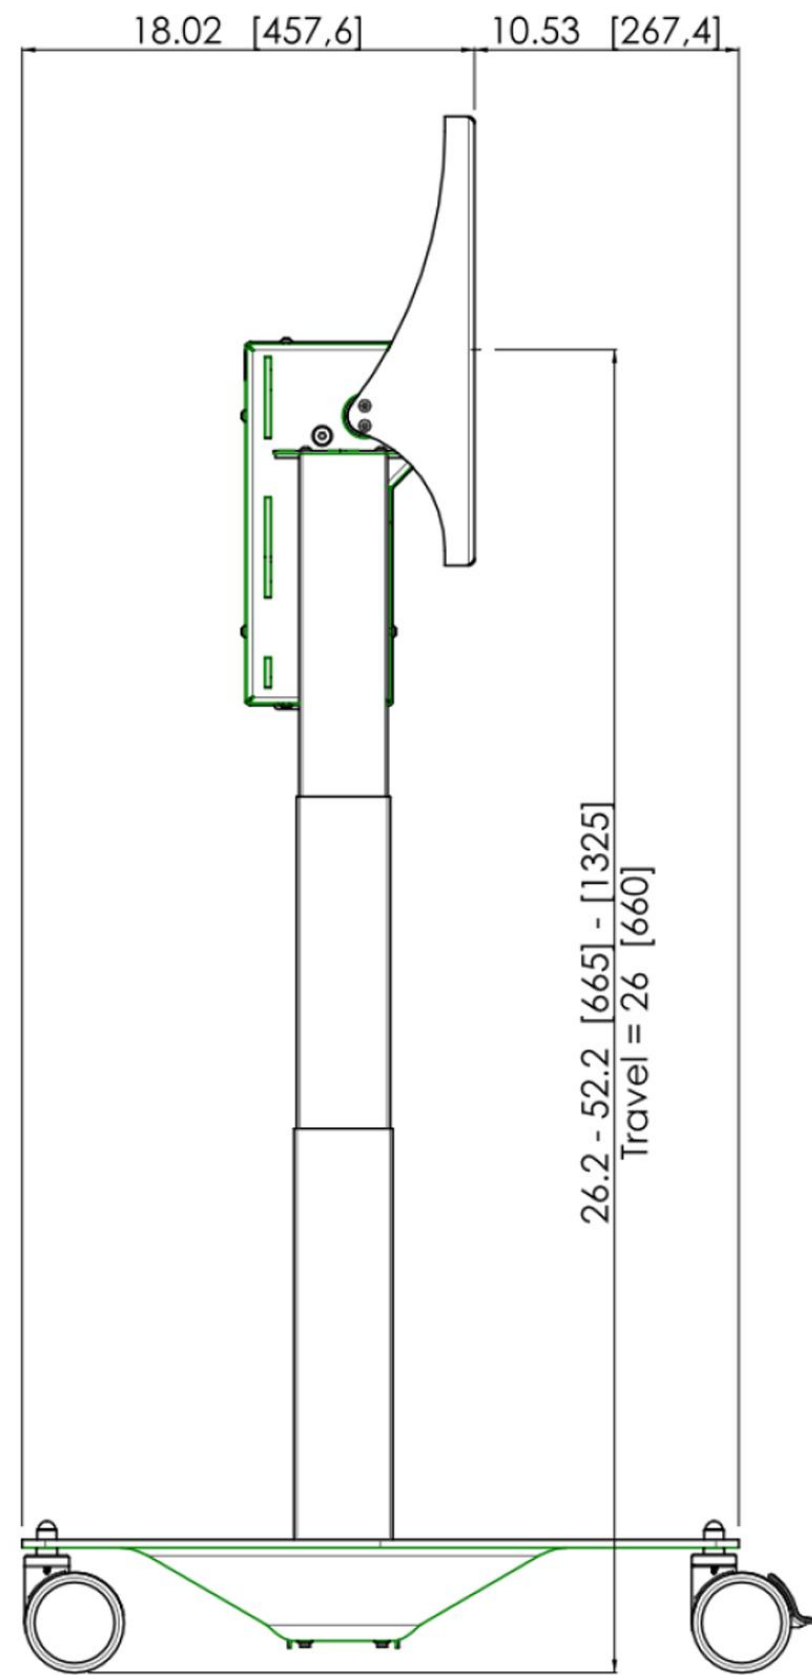

# Dynamiq mTilt

EXCLUSIVE PROPRIETARY DRAWING OF AVTEQ, INC FULL OR PARTIAL REPRODUCTION IS PROHIBITED

DRAWN iyau	4/16/2024	<b>AVTEQ</b> <sup>®</sup>		
CHECKED				
QA		TITLE		
MFG				
APPROVED				
		SIZE C	DWG NO	REV 1
		SCALE	INCHES	SHEET 1 OF 1