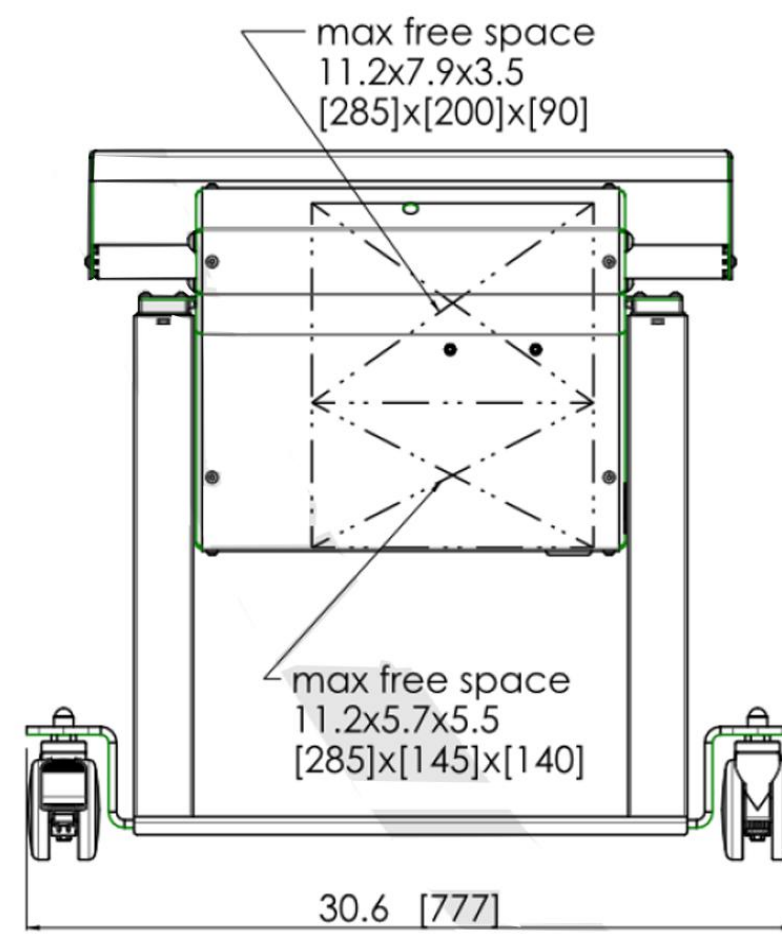

# Dynamiq mTilt

EXCLUSIVE PROPRIETARY DRAWING OF AVTEQ, INC FULL OR PARTIAL REPRODUCTION IS PROHIBITED

DRAWN iyau	4/16/2024	<b>AVTEQ</b> <sup>®</sup>		
CHECKED				
QA		TITLE		
MFG				
APPROVED				
		SIZE C	DWG NO	REV 1
		SCALE	INCHES	SHEET 1 OF 1