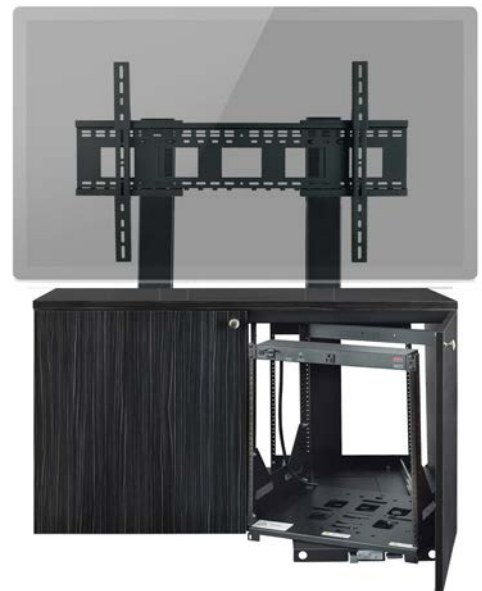

Credenzas

Collaborative Furniture

Our made-to-order credenzas are fully customizable bringing style and elegance to any meeting space. Choose from a wide selection of laminates and custom veneers to match existing furniture or to bring new style to your space. Each credenza provides an integrated mounting system for single or dual displays and ample rack space to house all your technology needs.

Standard Cabinets

The 2-Bay and 3-Bay Credenzas can house all your audio visual equipment and offers a display mounting system that eliminates wall-mounted displays. Our credenzas come with one sliding/rotating equipment rack and removable/adjustable shelves, which provide enough room for a mini fridge.

FEATURES

- 2-bay or 3-bay configuration
- Single (UM-1) or dual (UM-2) display mount
- 12RU sliding, rotating rack
- Adjustable videoconferencing camera shelf
- Open back for ventilation
- 9-port rack-mounted surge protector
- Round door pulls
- Choice of laminate or veneer finish
- Available as steel frame only

Narrow Profile Cabinets

The Thin 2-Bay and 3-Bay Credenzas have a narrow profile, providing easier access to touch panel displays. Each bay provides a sliding 3RU rack to house your audio visual equipment. The credenzas are anchored to the wall and include an integrated display mount that supports a single or dual displays.