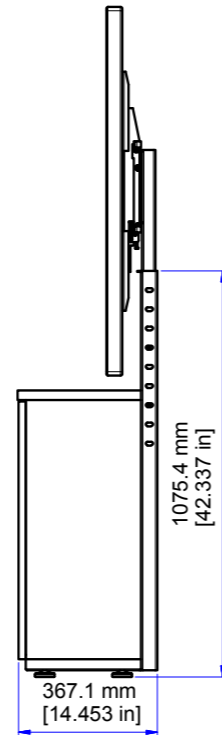

Thin 2 Bay Credenza

DIMENSIONAL UNITS
MILIMETERS [INCHES]

THIS IS A DIMENSIONAL DRAWING
SOME DETAILS COULD CHANGE ON FINAL PRODUCT

Top View

Support single display up to 80", dual display up to 60"

3RU vertical rack space

BB

6RU (3RU per cabinet)

Front View

Display 70"

Side View

Position I

Universal display mount

1449.9 mm [57.083 in] [Maximum Height]

Position II

1195.9 mm [47.083 in] [Minimum Height]