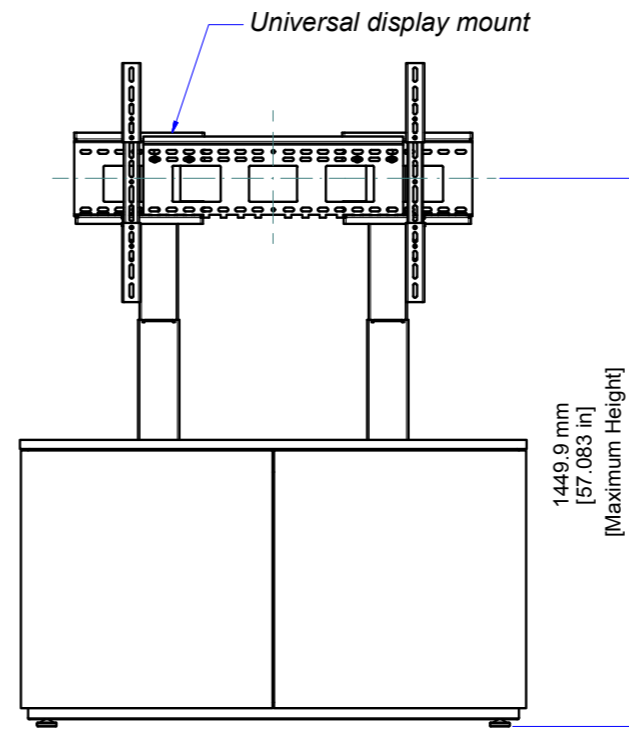

Thin 2 Bay Credenza

DIMENSIONAL UNITS
MILIMETERS [INCHES]

THIS IS A DIMENSIONAL DRAWING
SOME DETAILS COULD CHANGE ON FINAL PRODUCT

Top View

Support single display up to 80", dual display up to 60"

3RU vertical rack space

BB

6RU (3RU per cabinet)

Front View

Display 70"

Side View

Position I

Universal display mount

1449.9 mm [57.083 in] [Maximum Height]

Position II

1195.9 mm [47.083 in] [Minimum Height]