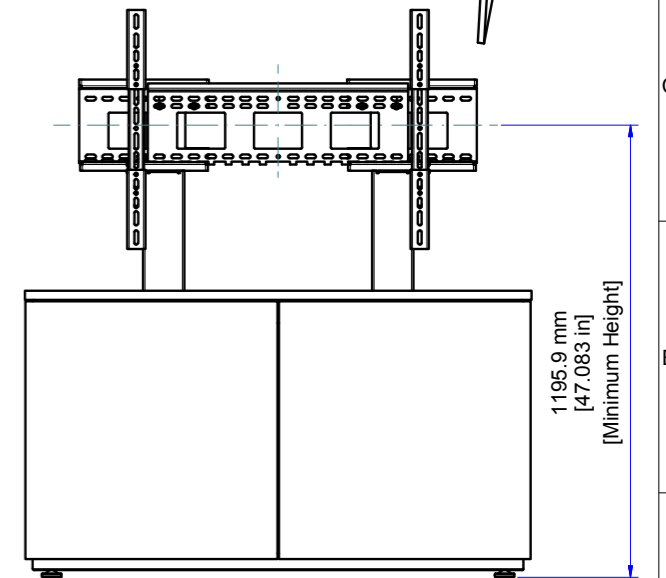

Thin 2 Bay Credenza

DIMENSIONAL UNITS
MILIMETERS [INCHES]

THIS IS A DIMENSIONAL DRAWING
SOME DETAILS COULD CHANGE ON FINAL PRODUCT

Top View

Support single display up to 80", dual display up to 60"

3RU vertical rack space

BB

6RU (3RU per cabinet)

Front View

Display 70"

Side View

Position I

Universal display mount

1449.9 mm [57.083 in] [Maximum Height]

Position II

1195.9 mm [47.083 in] [Minimum Height]