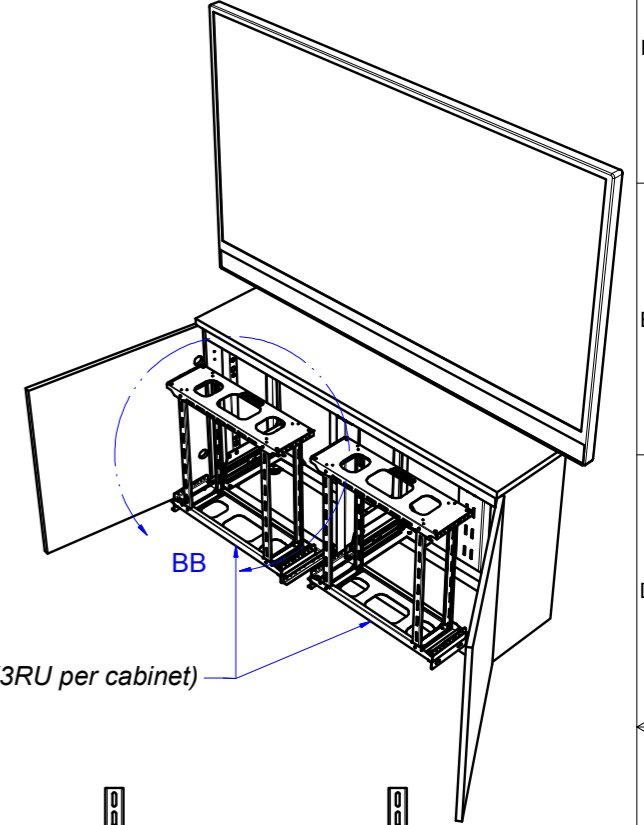

Thin 2 Bay Credenza

DIMENSIONAL UNITS
MILIMETERS [INCHES]

THIS IS A DIMENSIONAL DRAWING
SOME DETAILS COULD CHANGE ON FINAL PRODUCT

Top View

Support single display up to 80", dual display up to 60"

3RU vertical rack space

BB

6RU (3RU per cabinet)

Front View

Display 70"

Side View

Position I

Universal display mount

1449.9 mm [57.083 in] [Maximum Height]

Position II

1195.9 mm [47.083 in] [Minimum Height]