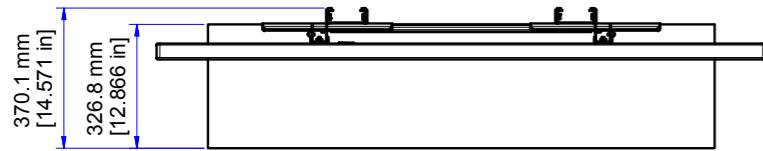

Thin 2 Bay Credenza

DIMENSIONAL UNITS
MILIMETERS [INCHES]

THIS IS A DIMENSIONAL DRAWING
SOME DETAILS COULD CHANGE ON FINAL PRODUCT

Top View

Support single display up to 80", dual display up to 60"

3RU vertical rack space

BB

6RU (3RU per cabinet)

Front View

Display 70"

Side View

Position I

Universal display mount

1449.9 mm [57.083 in] [Maximum Height]

Position II

1195.9 mm [47.083 in] [Minimum Height]