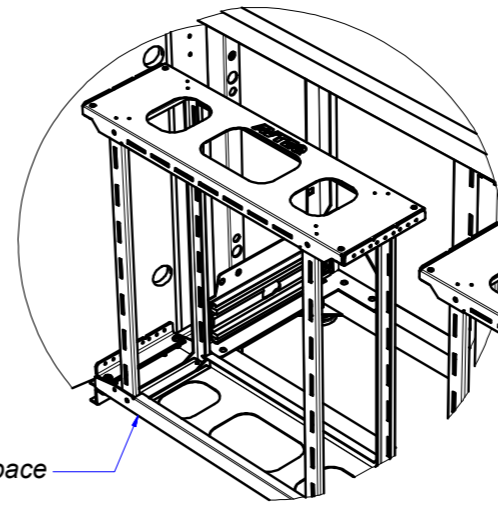

Thin 2 Bay Credenza

DIMENSIONAL UNITS
MILIMETERS [INCHES]

THIS IS A DIMENSIONAL DRAWING
SOME DETAILS COULD CHANGE ON FINAL PRODUCT

Top View

Support single display up to 80", dual display up to 60"

3RU vertical rack space

BB

6RU (3RU per cabinet)

Front View

Display 70"

Side View

Position I

Universal display mount

1449.9 mm [57.083 in] [Maximum Height]

Position II

1195.9 mm [47.083 in] [Minimum Height]