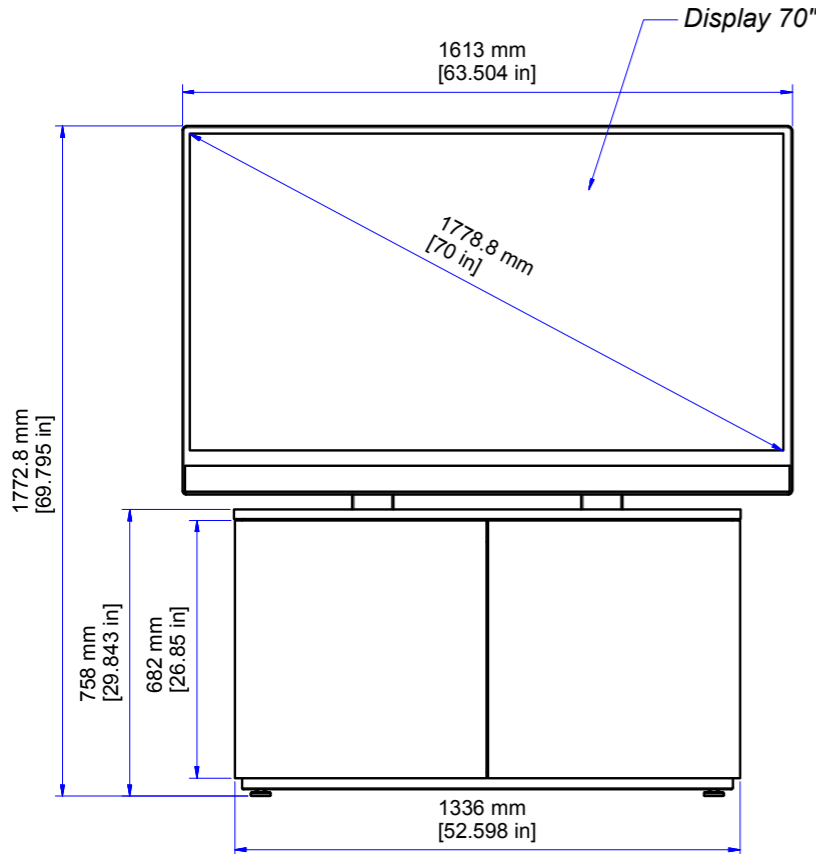

Thin 2 Bay Credenza

DIMENSIONAL UNITS
MILIMETERS [INCHES]

THIS IS A DIMENSIONAL DRAWING
SOME DETAILS COULD CHANGE ON FINAL PRODUCT

Top View

Support single display up to 80", dual display up to 60"

3RU vertical rack space

BB

6RU (3RU per cabinet)

Front View

Display 70"

Side View

Position I

Universal display mount

1449.9 mm [57.083 in] [Maximum Height]

Position II

1195.9 mm [47.083 in] [Minimum Height]