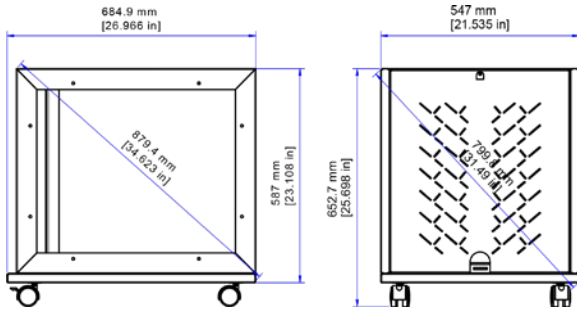

DIMENSIONS

TeQ Rack - 12RU

Frame Dimensions