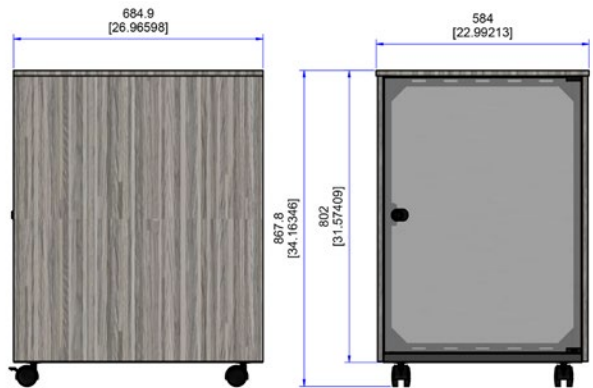

## DIMENSIONS

### TeQ Rack - 12RU

Frame Dimensions

Cabinet Dimensions

### TeQ Rack - 16RU

Frame Dimensions

Cabinet Dimensions

## SPECIFICATIONS

Part Number & Rack Space	<b>TR-12:</b> 12RU <b>TR-16:</b> 16RU
Dimensions (HxWxD)	
TR-12	26 x 23 x 27 Inches (660 x 584 x 686 mm)
TR-16	34 x 23 x 27 Inches (864 x 584 x 686 mm)

Call 800.285.8315 or visit AVTEQ.net