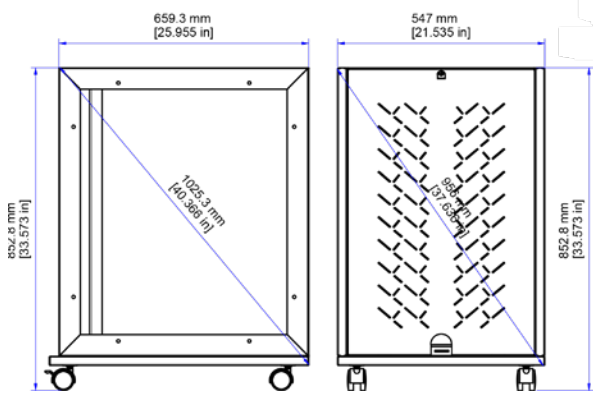

## DIMENSIONS

### TeQ Rack - 12RU

Frame Dimensions

Cabinet Dimensions

### TeQ Rack - 16RU

Frame Dimensions

Cabinet Dimensions

## SPECIFICATIONS

Part Number & Rack Space	<b>TR-12:</b> 12RU <b>TR-16:</b> 16RU
Dimensions (HxWxD)	
TR-12	26 x 23 x 27 Inches (660 x 584 x 686 mm)
TR-16	34 x 23 x 27 Inches (864 x 584 x 686 mm)

Call 800.285.8315 or visit AVTEQ.net