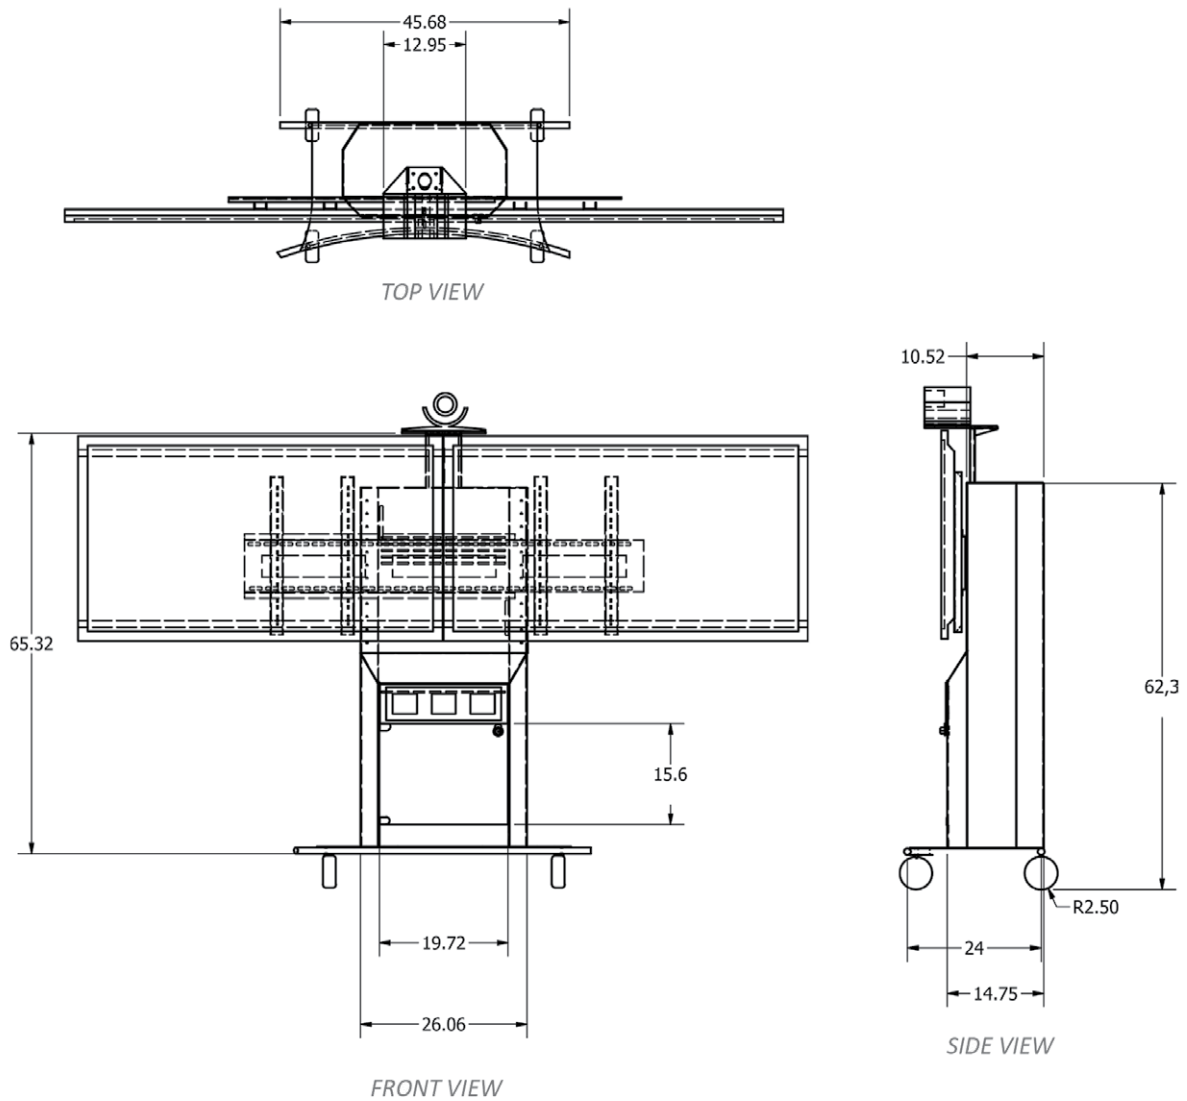

FEATURES

- Supports single or dual displays up to 82"
- One shelf below display
- 8RU
- One interior shelf
- Universal display mount
- Adjustable videoconferencing camera shelf
- Tempered, tinted locking glass door
- Two lockable rear-access doors
- Handles for ease of movement
- 5" casters, two locking
- 6-port surge protector
- Two single gang knockouts
- Cable management features
- 100% solid steel construction
- Additional accessory: powered speaker module not included

RPS-1000L
for dual displays

RPS-1000S
for single displays

RPS-1000S
without display

RPS-1000L
without displays

Back view
RPS-1000S

DIMENSIONS

SPECIFICATIONS

Part Number & Display Sizes	RPS-1000S: Single display up to 82" RPS-1000L: Dual displays up to 75"
Dimensions (HxWxD)	
Cart	62.3 x 45.68 x 24 Inches (1582 x 1160 x 610 mm)
Cabinet	20 x 15 x 24 Inches (508 x 381 x 610 mm)
Rack Space	8RU, 12"D
Locking Doors	Locking front tempered glass, back access
Casters	5 inch, two with brakes
Load Capacity	350 lbs.