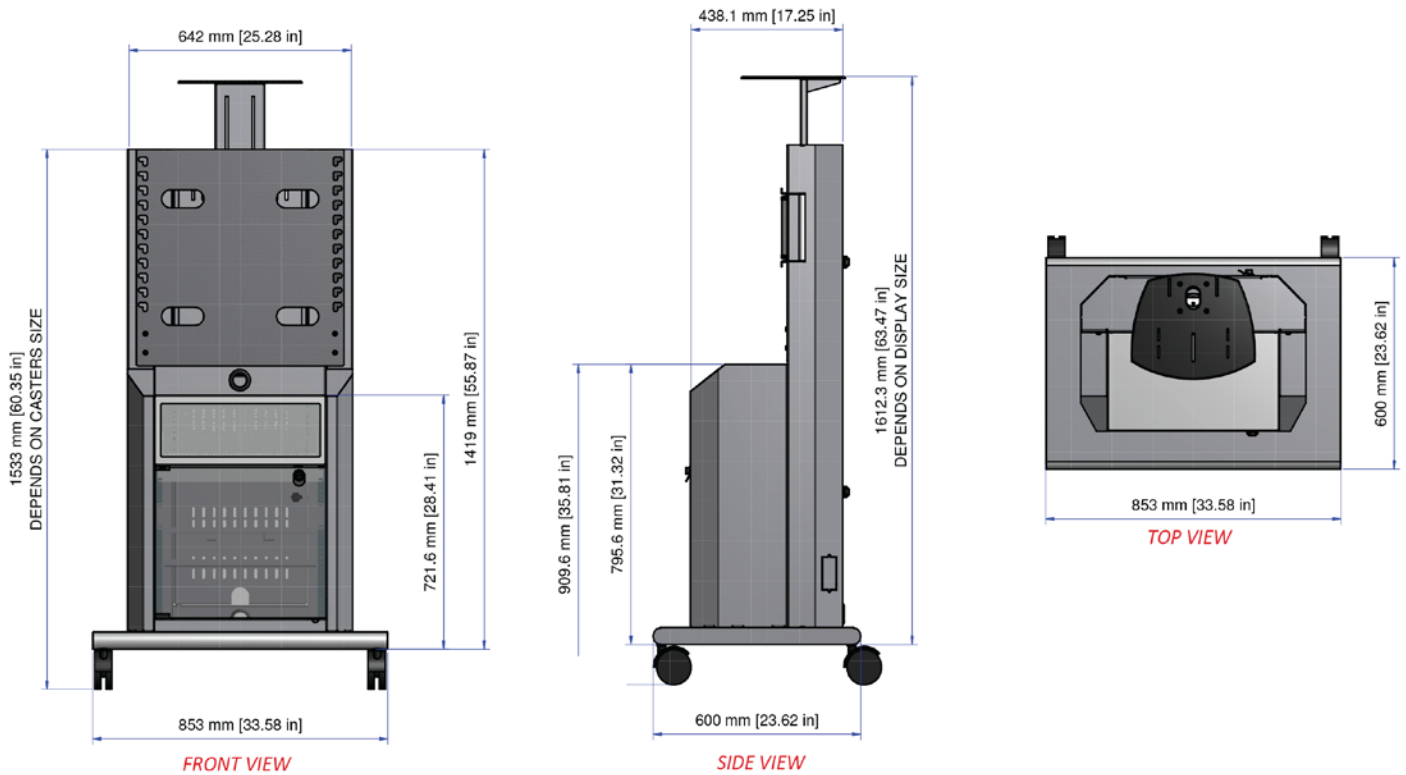

RPS-800

Fixed height mobile cart

The RPS-800 is a mid-level AV cart that combines the small footprint of an entry-level cart with the vast feature-set you'd only expect from an executive level cart. It supports single displays up to 75 inches, dual displays up to 60 inches, and provides 9RU of internal audio visual storage space.

The RPS-800 cart is an affordable mobile solution for most video conferencing environments.

FEATURES

- Supports single or dual displays
- Supports maximum display height of 40 inches
- Shelf below display for meeting control touch panels or other devices
- 9RU
- One interior shelf
- Universal VESA display mount
- Adjustable camera shelf
- Locking metal front door
- Two lockable rear-access doors
- Handles for ease of movement
- 5 inch casters, two locking
- 6-port surge protector
- Two single gang knockouts
- Cable management features
- 100% solid steel construction

RPS-800L
for dual displays

RPS-800S for single displays

RPS-800L for dual displays

Back view

DIMENSIONS

SPECIFICATIONS

Part Number	Single Display: RPS-800S Dual Display: RPS-800L
Display Sizes	Single Display: Up to 75 Inches Dual Display: Up to 60 Inches
Maximum Display Height	40 Inches
Dimensions (HxWxD)	
Cart	60 x 34 x 24 Inches (1524 x 838 x 584 mm)
Cabinet	17 x 19 x 14 Inches (391 x 396 x 607 mm)
Rack (D)	15 Inches (381 mm)
Rack Units	9 RU
Load Capacity	300 lbs.

ACCESSORIES

**Rack Mounted
Powered Speaker**
PSM-200

Additional Accessory Shelf
US-1

6 Port Surge Protector
RCK-PWR

Heavy Duty 6" Casters
HDC-6

Codec Rack Shelf
CRS-PLCM-G7500

Poly Studio X Mounts
POLY-X-24 | POLY-X-32
POLY-X-42 | POLY-X-48