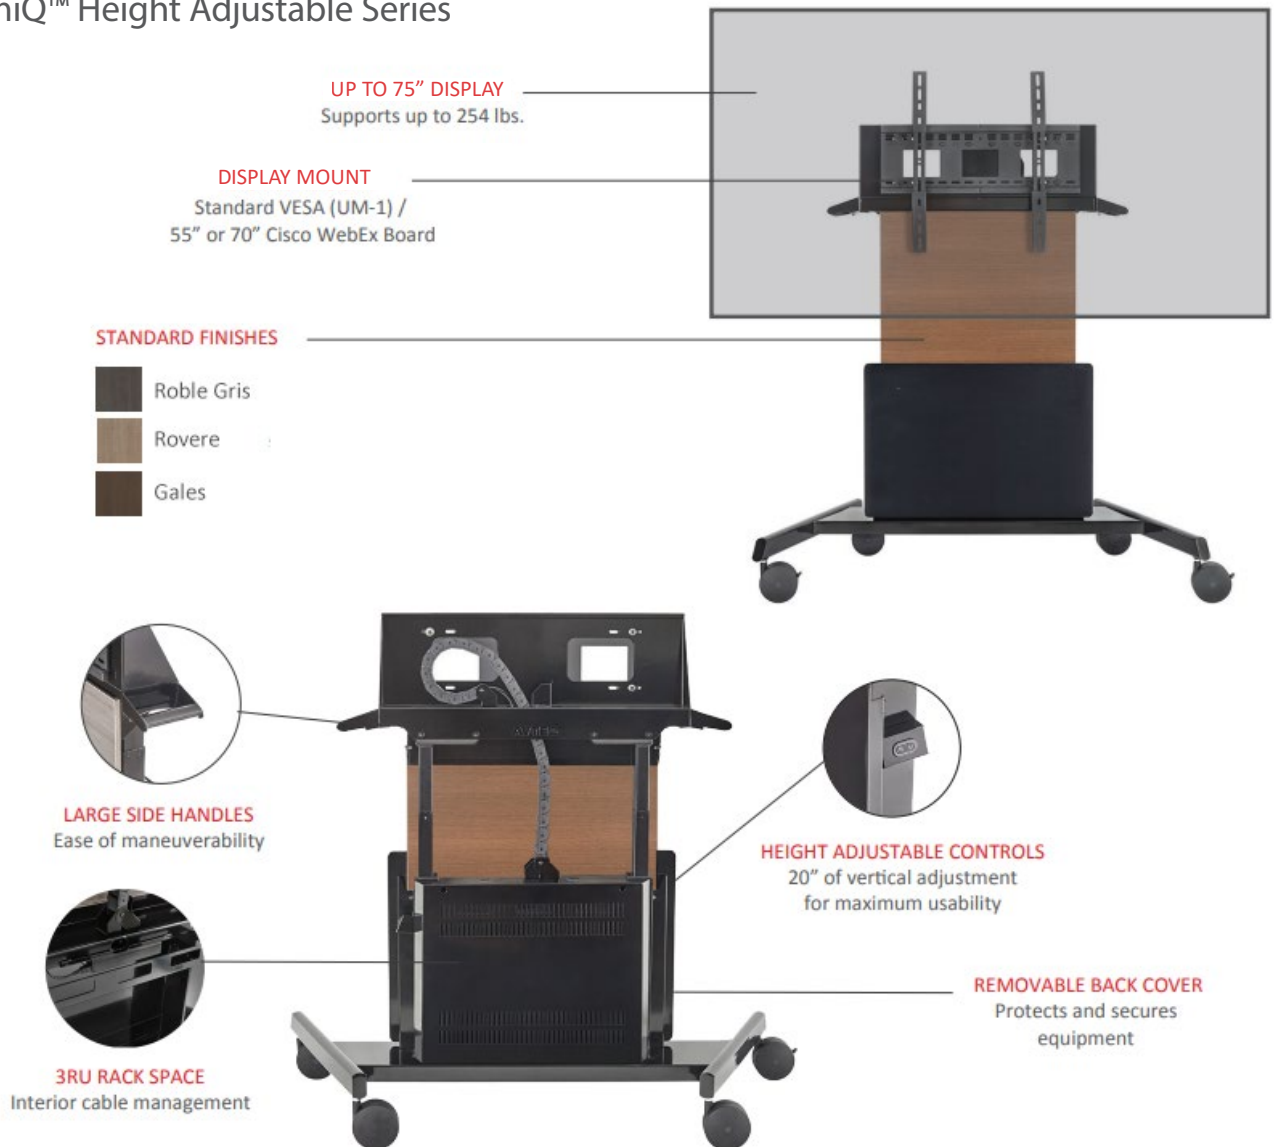

## Motorized height-adjustable mobile stand

The DynamiQ Executive Cart provides height-adjustable functionality to maximize mobility with large flat panel displays or Cisco Boards. The DynamiQ Executive Cart is a perfect solution for collaborative, multi-use environments that allow users the flexibility they need for team productivity.

### FEATURES

- DE-CART supports single display up to 75 inches or 254 lbs. with electric lifting capabilities via control panel
- DE-CART-CSB55/DE-CART-CSB70 supports Cisco Board 55, Pro 55, 70, and Pro 75
- 20 inch vertical height adjustment
- 3RU vertical rack
- Tempered, tinted front glass panel
- Large side handles for ease of maneuverability
- 5 inch casters, two locking
- 6-port surge protector
- Cable management features
- Ventilation requirements based on application
- Choice of three standard finishes. Custom finishes available.
- 100% solid steel construction

DE-CART  
with single display

Height-Adjustable Cart

DE-CART-CSB70 with Cisco Board 70

## DynamiQ™ Height Adjustable Series

**UP TO 75" DISPLAY**  
Supports up to 254 lbs.

**DISPLAY MOUNT**  
Standard VESA (UM-1) /  
55" or 70" Cisco WebEx Board

**STANDARD FINISHES**

-  Roble Gris
-  Rovere
-  Gales