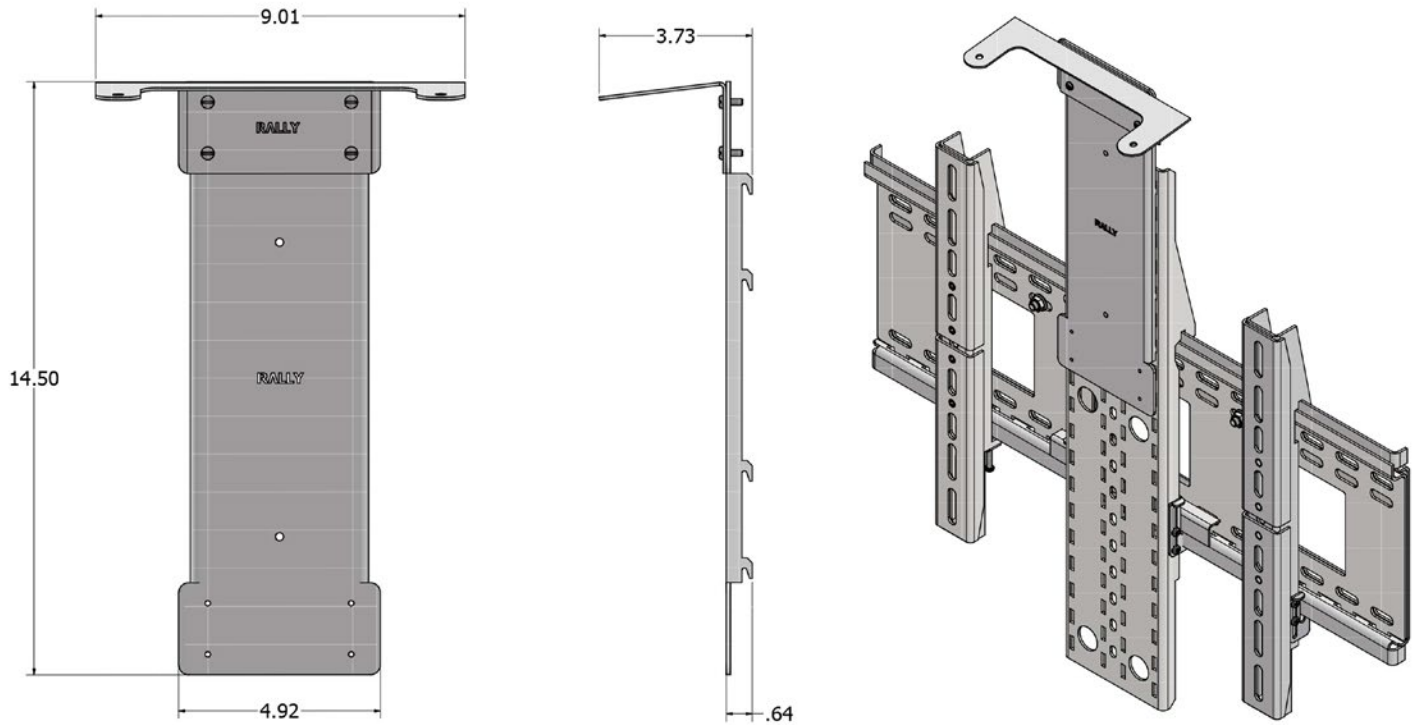

## Single & Dual Display Mounting Kit

The Avteq Rally Bar mount bracket provides a secure installation of the Rally Bar above or below a display. The Rally Bar mounting kit is ideal to center the Rally Bar when using dual displays. The mounting bracket is designed to attach to the display mount providing additional flexibility with large-format displays.

### FEATURES

- Positions the video bar above or below a display
- Centers the video bar above or below dual displays
- Display adapter supports single and dual display sizes from 32 to 98 inches
- Compatible with Avteq display mounts and AV carts
- Black powder coat finish
- 100% solid steel construction
- TAA-compliant

LRC-MOUNT-24  
Positions Logitech Rally Bar  
above or below 32-55 in. displays

Shown with Logitech Rally Bar on  
RPS-500 with dual 50 inch displays  
Tap controller on shelf

## DIMENSIONS