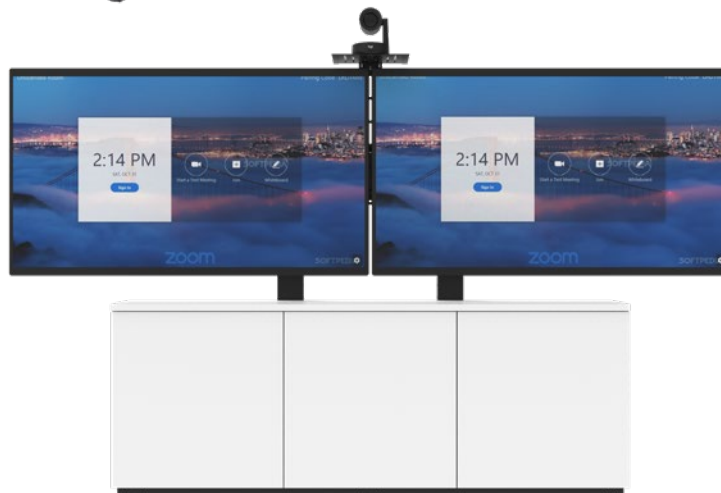

CRED3LTHIN-D