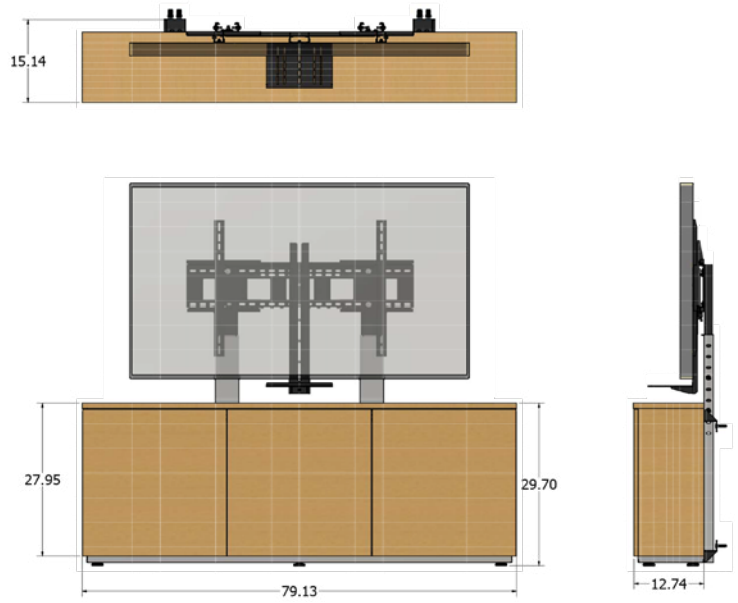

- Supports single display up to 98 inches
- Supports dual displays up to 82 inches
- Supports dual extra large displays up to 86 inches
- Three 3RU sliding racks
- Adjustable camera shelf positions camera above or below a single display or centered between dual displays.
- Open back for ventilation
- 8-port rack-mounted surge protector
- Round door pulls
- Choice of laminate or veneer finish
- Available as steel frame only
- Ships fully assembled except for display and camera mounting systems

CRED3VTHIN-S

CRED3LTHIN-D

DIMENSIONS

Thin 2-Bay Credenza

Thin 3-Bay Credenza

SPECIFICATIONS

Part Number (Single Dual Dual Xtra Large)	Thin 2-Bay: (CRED2LTHIN-S CRED2LTHIN-D) Thin 3-Bay: (CRED3LTHIN-S CRED3LTHIN-D CRED3LTHIN-DX)
Display Sizes	Single: (45-98 Inches) Dual: (45-82 Inches) Dual Extra Large: Up to 86"
Dimensions (HxWxD)	
Thin 2-Bay	52.6 x 30 x 15.2 Inches (1336.04 x 762 x 386.08 mm)
Rack Space	Two 3RU racks
Thin 3-Bay	79 x 30 x 15.2 Inches (2006.6 x 762 x 386.08 mm)
Rack Space	Three 3RU racks
Cabinet	22.5 x 26 x 11.9 Inches (571.5 x 660.4 x 302.26 mm)
Rack (D)	21 Inches
UM-1 Single Display (min-max width)	Min: 27.1 Inches (688.34 mm) Max: 42.2 Inches (1071.88 mm)
UM-2 Dual Display (min-max width)	Min: 57 Inches (1447.8 mm) Max: 93.7 Inches (2379.98 mm)
Credenza Uprights Max Height	65 Inches (1651 mm) from floor to center display