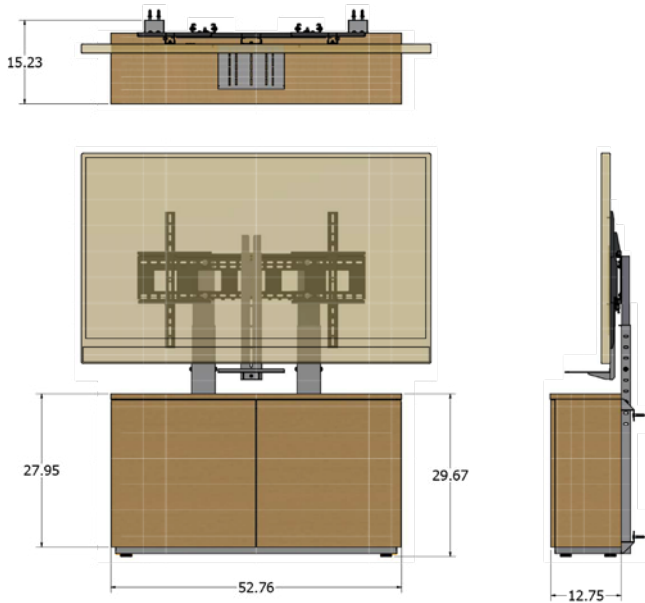

- Supports single display up to 98 inches
- Supports dual displays up to 82 inches
- Supports dual extra large displays up to 86 inches
- Three 3RU sliding racks
- Adjustable camera shelf positions camera above or below a single display or centered between dual displays.
- Open back for ventilation
- 8-port rack-mounted surge protector
- Round door pulls
- Choice of laminate or veneer finish
- Available as steel frame only
- Ships fully assembled except for display and camera mounting systems

CRED3VTHIN-S

CRED3LTHIN-D

DIMENSIONS

Thin 2-Bay Credenza

Thin 3-Bay Credenza

SPECIFICATIONS

Part Number (Single Dual Dual Xtra Large)	Thin 2-Bay: (CRED2LTHIN-S CRED2LTHIN-D) Thin 3-Bay: (CRED3LTHIN-S CRED3LTHIN-D CRED3LTHIN-DX)
Display Sizes	Single: (45-98 Inches) Dual: (45-82 Inches) Dual Extra Large: Up to 86"
Dimensions (HxWxD)	
Thin 2-Bay	52.6 x 30 x 15.2 Inches (1336.04 x 762 x 386.08 mm)
Rack Space	Two 3RU racks
Thin 3-Bay	79 x 30 x 15.2 Inches (2006.6 x 762 x 386.08 mm)
Rack Space	Three 3RU racks
Cabinet	22.5 x 26 x 11.9 Inches (571.5 x 660.4 x 302.26 mm)
Rack (D)	21 Inches
UM-1 Single Display (min-max width)	Min: 27.1 Inches (688.34 mm) Max: 42.2 Inches (1071.88 mm)
UM-2 Dual Display (min-max width)	Min: 57 Inches (1447.8 mm) Max: 93.7 Inches (2379.98 mm)
Credenza Uprights Max Height	65 Inches (1651 mm) from floor to center display