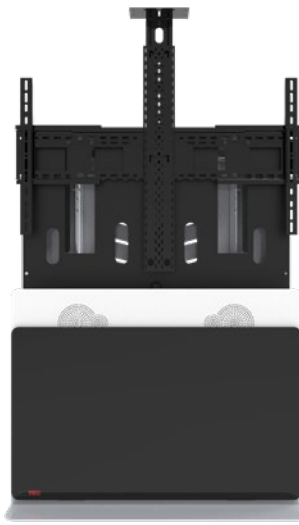

## Fixed Height Floor Stand for Single and Dual Displays

The ELT-2000 AV floor stand is designed for large displays. It can support a single display up to 86" and dual display sizes 55-82" with a maximum height of 44". For 85-86" dual displays, the VMPU-100L-120 mount accessory is required. Larger displays, including the Microsoft Surface Hub, require an extended base to support the additional weight. The ELT-2000 is perfect for any videoconferencing or telepresence environment.

### FEATURES

- 10RU within front slide-out drawer
- Powered speaker
- Universal display mount
- Adjustable camera shelf
- Locking front door
- 6-port surge protector
- One dual gang knockout
- Cable management features
- 100% solid steel construction

Optional base may be required for displays over 90".  
Contact AVTEQ for more information.

ELT-2000S for single displays

ELT-2000L for dual displays