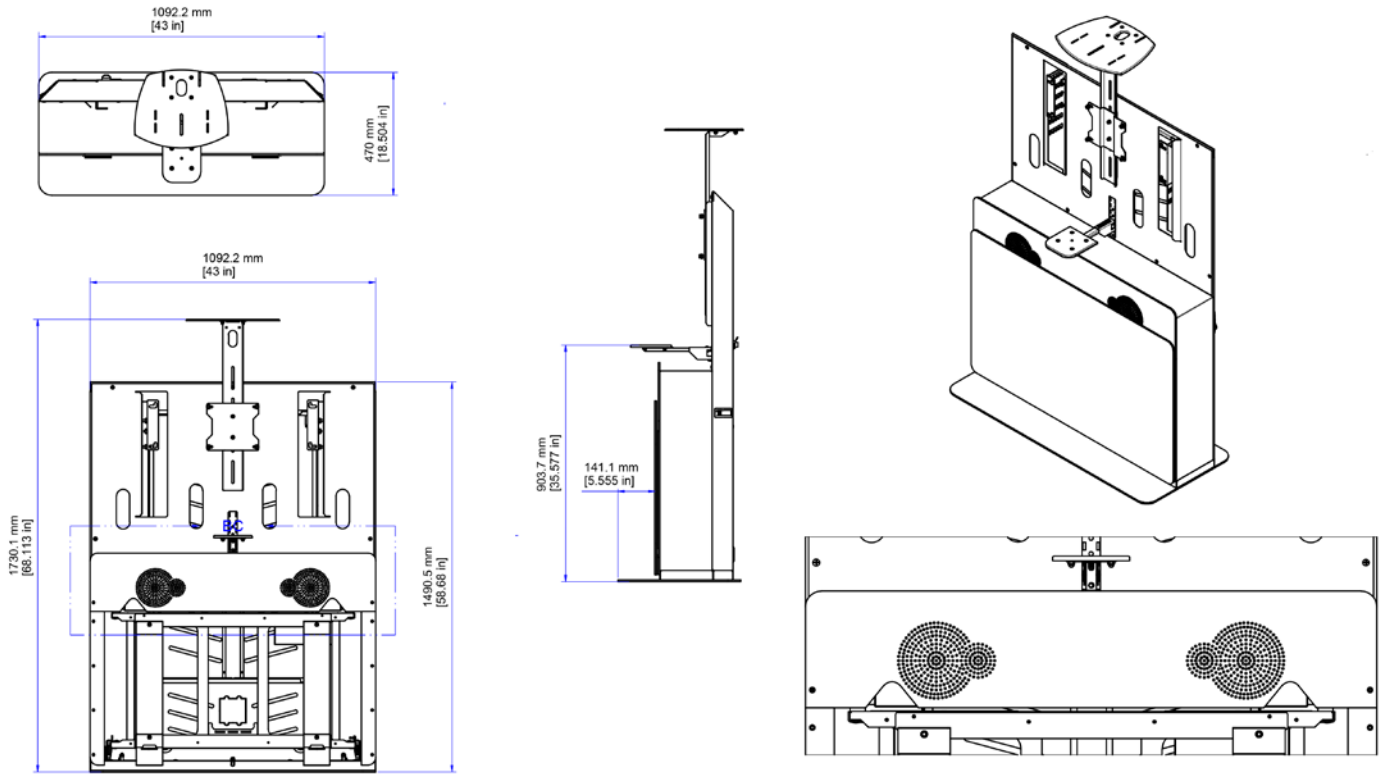

## Fixed Height Floor Stand for Single and Dual Displays

The ELT-2000 AV floor stand is designed for large displays. It can support a single display up to 86" and dual display sizes 55-82" with a maximum height of 44". For 85-86" dual displays, the VMPU-100L-120 mount accessory is required. Larger displays, including the Microsoft Surface Hub, require an extended base to support the additional weight. The ELT-2000 is perfect for any videoconferencing or telepresence environment.

### FEATURES

- 10RU within front slide-out drawer
- Powered speaker
- Universal display mount
- Adjustable camera shelf
- Locking front door
- 6-port surge protector
- One dual gang knockout
- Cable management features
- 100% solid steel construction

# DIMENSIONS

## SPECIFICATIONS

Part Number & Display Sizes	<p><b>ELT-2000S:</b> Single displays up to 86"</p> <p><b>ELT-2000L:</b> Dual displays sizes 55-82" (For dual 85-86" displays, the VMPU-100L-120 mount accessory is required)</p> <p><b>ELT-2000S-NOPSM:</b> Single displays up to 86", <b>no speaker included</b></p> <p><b>ELT-2000L-NOPSM:</b> Dual displays sizes 55-82" (For dual 85-86" displays, the VMPU-100L-120 mount accessory is required), <b>no speaker included</b></p>
Dimensions (HxWxD)	
Exterior	58.5 x 43 x 18.5 Inches (1485.9 x 1092.2 x 469.9 mm)
Rack (D)	16 Inches (406.4 mm)