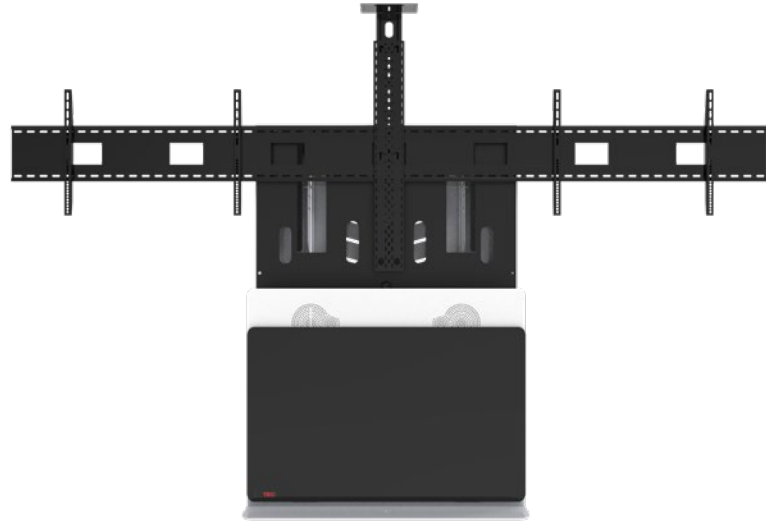

## Fixed Height Floor Stand for Single and Dual Displays

The ELT-2000 AV floor stand is designed for large displays. It can support a single display up to 86" and dual display sizes 55-82" with a maximum height of 44". For 85-86" dual displays, the VMPU-100L-120 mount accessory is required. Larger displays, including the Microsoft Surface Hub, require an extended base to support the additional weight. The ELT-2000 is perfect for any videoconferencing or telepresence environment.

### FEATURES

- 10RU within front slide-out drawer
- Powered speaker
- Universal display mount
- Adjustable camera shelf
- Locking front door
- 6-port surge protector
- One dual gang knockout
- Cable management features
- 100% solid steel construction

Optional base may be required for displays over 90".  
Contact AVTEQ for more information.

ELT-2000S for single displays

ELT-2000L for dual displays

# DIMENSIONS