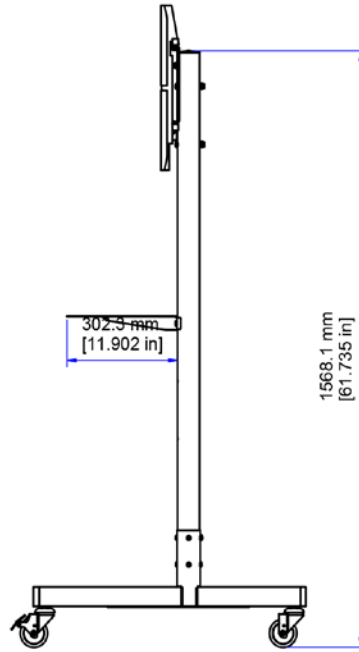

FEATURES

- Supports single display up to 75 inches
- One adjustable height rack shelf
- Universal display mount
- 3 inch casters, two locking
- 100% solid steel construction
- Ships unassembled, palletized

RPS-200 with 65 inch display

RPS-200 single display

DIMENSIONS

UM-1

Front View

Side View

Rear View

Top View

SPECIFICATIONS

Part Number	RPS-200
Display Sizes	Up to 75 Inches
Dimensions (HxWxD)	
Cart	61.7 x 31.3 x 29.3 Inches (1567.18 x 795.02 x 744.22 mm)
Shelf	15.7 x 11.8 x 2 Inches (398.78 x 299.72 x 50.8 mm)
Load Capacity	200 lbs.