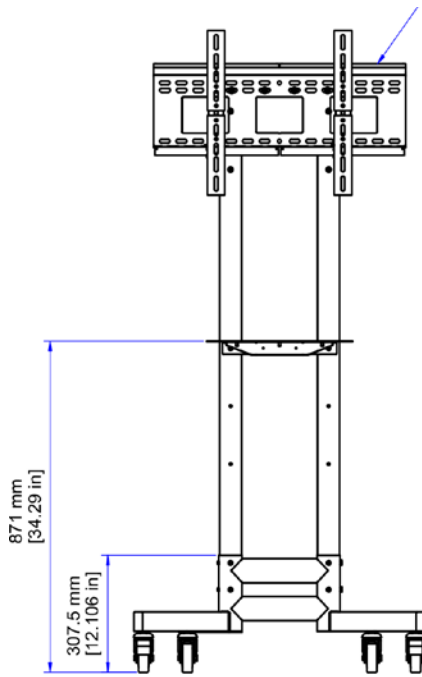

FEATURES

- Supports single display up to 75 inches
- One adjustable height rack shelf
- Universal display mount
- 3 inch casters, two locking
- 100% solid steel construction
- Ships unassembled, palletized

RPS-200 with 65 inch display

RPS-200 single display

DIMENSIONS

UM-1

Front View

Side View

Rear View

Top View

SPECIFICATIONS

Part Number	RPS-200
Display Sizes	Up to 75 Inches
Dimensions (HxWxD)	
Cart	61.7 x 31.3 x 29.3 Inches (1567.18 x 795.02 x 744.22 mm)
Shelf	15.7 x 11.8 x 2 Inches (398.78 x 299.72 x 50.8 mm)
Load Capacity	200 lbs.