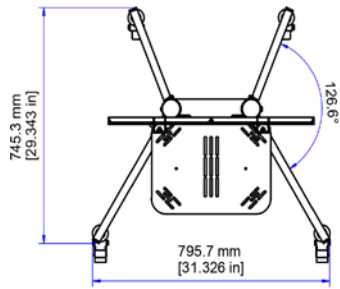

FEATURES

- Supports single display up to 75 inches
- One adjustable height rack shelf
- Universal display mount
- 3 inch casters, two locking
- 100% solid steel construction
- Ships unassembled, palletized

RPS-200 with 65 inch display

RPS-200 single display

DIMENSIONS

UM-1

Front View

Side View

Rear View

Top View

SPECIFICATIONS

Part Number	RPS-200
Display Sizes	Up to 75 Inches
Dimensions (HxWxD)	
Cart	61.7 x 31.3 x 29.3 Inches (1567.18 x 795.02 x 744.22 mm)
Shelf	15.7 x 11.8 x 2 Inches (398.78 x 299.72 x 50.8 mm)
Load Capacity	200 lbs.