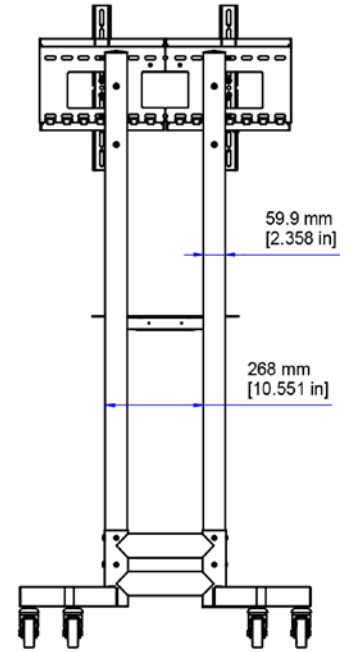

FEATURES

- Supports single display up to 75 inches
- One adjustable height rack shelf
- Universal display mount
- 3 inch casters, two locking
- 100% solid steel construction
- Ships unassembled, palletized

RPS-200 with 65 inch display

RPS-200 single display

DIMENSIONS

UM-1

Front View

Side View

Rear View

Top View

SPECIFICATIONS

Part Number	RPS-200
Display Sizes	Up to 75 Inches
Dimensions (HxWxD)	
Cart	61.7 x 31.3 x 29.3 Inches (1567.18 x 795.02 x 744.22 mm)
Shelf	15.7 x 11.8 x 2 Inches (398.78 x 299.72 x 50.8 mm)
Load Capacity	200 lbs.