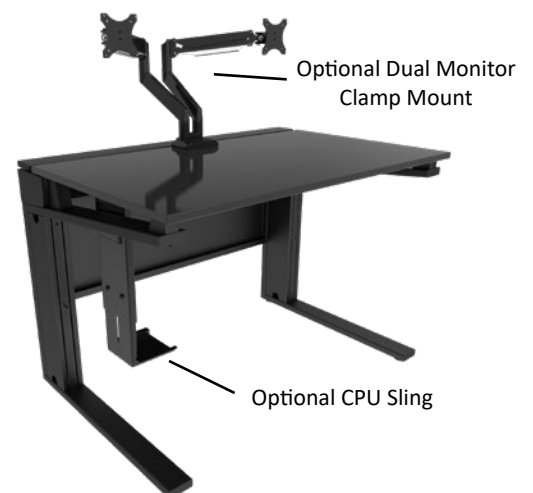

Esports Single Desk with accessories
Front Angled View