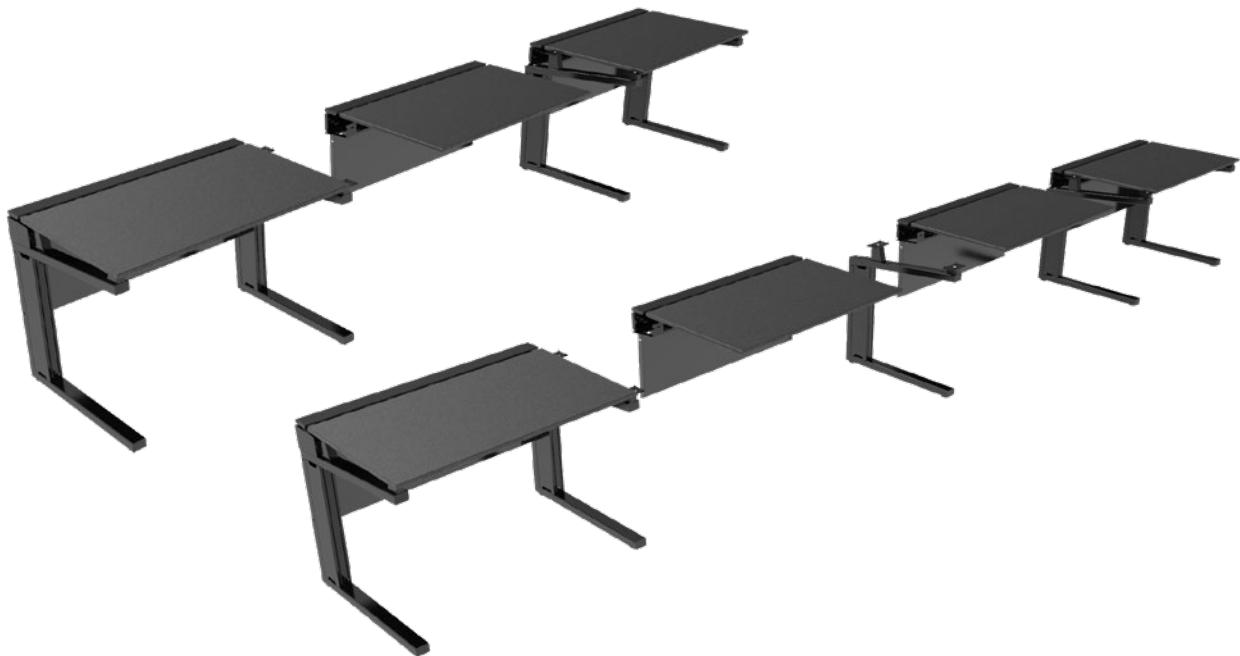

Esports Gaming Desk

The Esports Gaming Desk is engineered to enhance gameplay, providing a sturdy platform for gamers with a sleek design and custom team branding. It provides 29 inches depth of the desk to accommodate peripherals like monitors, keyboards, and gaming accessories.

It includes a continuous steel cord channel and an extra-large modesty panel to keep computer wires and cables organized and out of the way. The desk's legs are positioned at the edges to maximize leg space and comfort. Avteq's Esports Gaming Desks is made from high-quality materials that can withstand the rigors of intense gaming sessions and competitions.

FEATURES

- Available as a single desk or dual, triple, and quad desk bundles
- 29 inches depth of peripheral space
- Legs located at edges of desk to maximize leg room
- Continuous steel cord channel / modesty panel
- Scratch-resistant top provides a heavy-duty worksurface
- Durable solid steel construction with a smooth, stylish finish
- Cables are organized, tidy, and easily accessible with cord channel and cable management cover
- Desks ship "knocked-down" and require assembly
- 16-gauge carbon steel cord channel
- Optional desk accessories and customization are available
- ADA-Compliant

DIMENSIONS

CABLE MANAGEMENT

Close Up View
Top Cover and Leg Cover Cable Management

BUNDLES - EXPLOSIVE VIEW

3 Desk Bundle | 4 Desk Bundle

ACCESSORIES

End Side Panel
END-PANEL

LED Strips
LED-STRIP