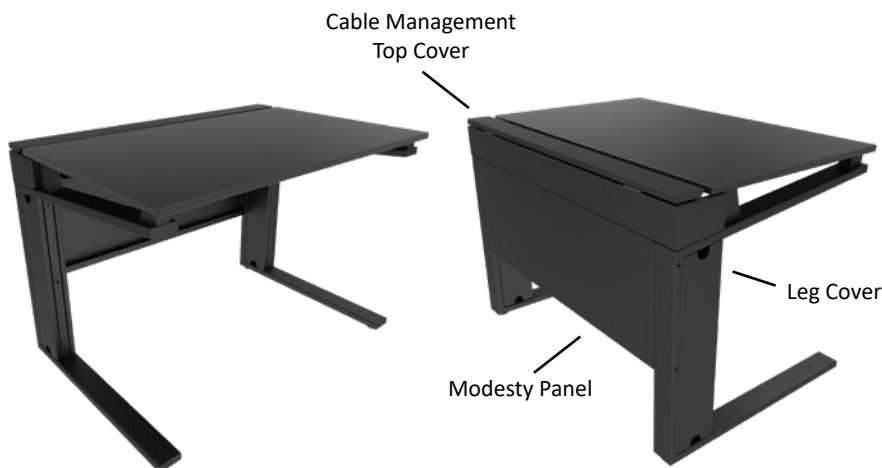

Esports Gaming Desk

The Esports Gaming Desk is engineered to enhance gameplay, providing a sturdy platform for gamers with a sleek design and custom team branding. It provides 29 inches depth of the desk to accommodate peripherals like monitors, keyboards, and gaming accessories.

It includes a continuous steel cord channel and an extra-large modesty panel to keep computer wires and cables organized and out of the way. The desk's legs are positioned at the edges to maximize leg space and comfort. Avteq's Esports Gaming Desks is made from high-quality materials that can withstand the rigors of intense gaming sessions and competitions.

FEATURES

- Available as a single desk or two, three, and four desk bundle
- 29 inches depth of peripheral space
- Legs located at edges of desk to maximize leg room
- Continuous steel cord channel / modesty panel
- Scratch-resistant top provides a heavy-duty worksurface
- Durable solid steel construction with a smooth, stylish finish
- Cables are organized, tidy, and easily accessible with a concealed vertical cord channel and cable management cover
- Desks ship "knocked-down" and require assembly
- 16-gauge carbon steel cord channel
- Optional desk accessories and customization are available
- ADA-Compliant

Esports Single Desk
with accessories & customization
Front Angled View

Esports Single Desk
Front & Back Angled View

Esports Single Desk with accessories
Front Angled View

DESK VARIATIONS

Single Desk
ESD-1
44"W x 29.3"D