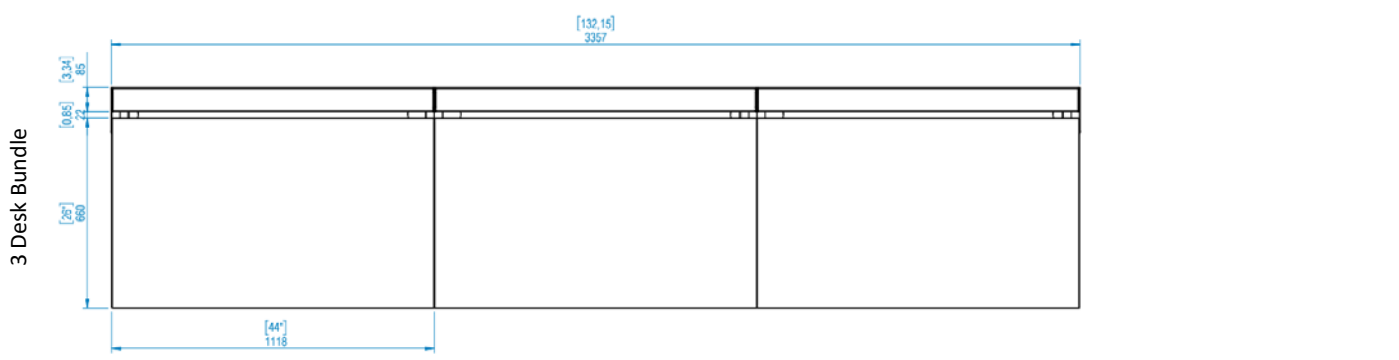

DIMENSIONS