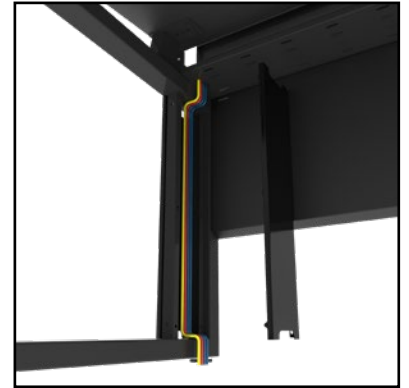

It includes a continuous steel cord channel and an extra-large modesty panel to keep computer wires and cables organized and out of the way. The desk's legs are positioned at the edges to maximize leg space and comfort. Avteq's Esports Gaming Desks is made from high-quality materials that can withstand the rigors of intense gaming sessions and competitions.

FEATURES

- Available as a single desk or dual, triple, and quad desk bundles
- 29 inches depth of peripheral space
- Legs located at edges of desk to maximize leg room
- Continuous steel cord channel / modesty panel
- Scratch-resistant top provides a heavy-duty worksurface
- Durable solid steel construction with a smooth, stylish finish
- Cables are organized, tidy, and easily accessible with cord channel and cable management cover
- Desks ship "knocked-down" and require assembly
- 16-gauge carbon steel cord channel
- Optional desk accessories and customization are available
- ADA-Compliant

2 Desk Bundle
ESD-2
88"W x 29.3"D

3 Desk Bundle
ESD-3
132"W x 29.3"D

4 Desk Bundle
ESD-4
176"W x 29.3"D

SPECIFICATIONS

Part Numbers	Single Desk: ESD-1 2 Desk Bundle: ESD-2 3 Desk Bundle: ESD-3 4 Desk Bundle: ESD-4
Dimensions (HxWxD)	
Single Desk	30 x 44 x 29.3 Inches (762 x 1118 x 762 mm)
Work Surfaces (WxD)	
Single Desk	44 x 29.3 Inches (1118 x 744 mm)
2 Desk Bundle	88 x 29.3 Inches (2235 x 744 mm)
3 Desk Bundle	132 x 29.3 Inches (3353 x 744 mm)
4 Desk Bundle	176 x 29.3 Inches (4470 x 744 mm)
Cord Channel	5 x 44 x 6 Inches (127 x 1118 x 152 mm)
Desk Top Load Capacity	176 lbs. (80 kg)

DIMENSIONS

CABLE MANAGEMENT

Close Up View
Top Cover and Leg Cover Cable Management

BUNDLES - EXPLOSIVE VIEW

3 Desk Bundle | 4 Desk Bundle

ACCESSORIES

End Side Panel
END-PANEL

LED Strips
LED-STRIP