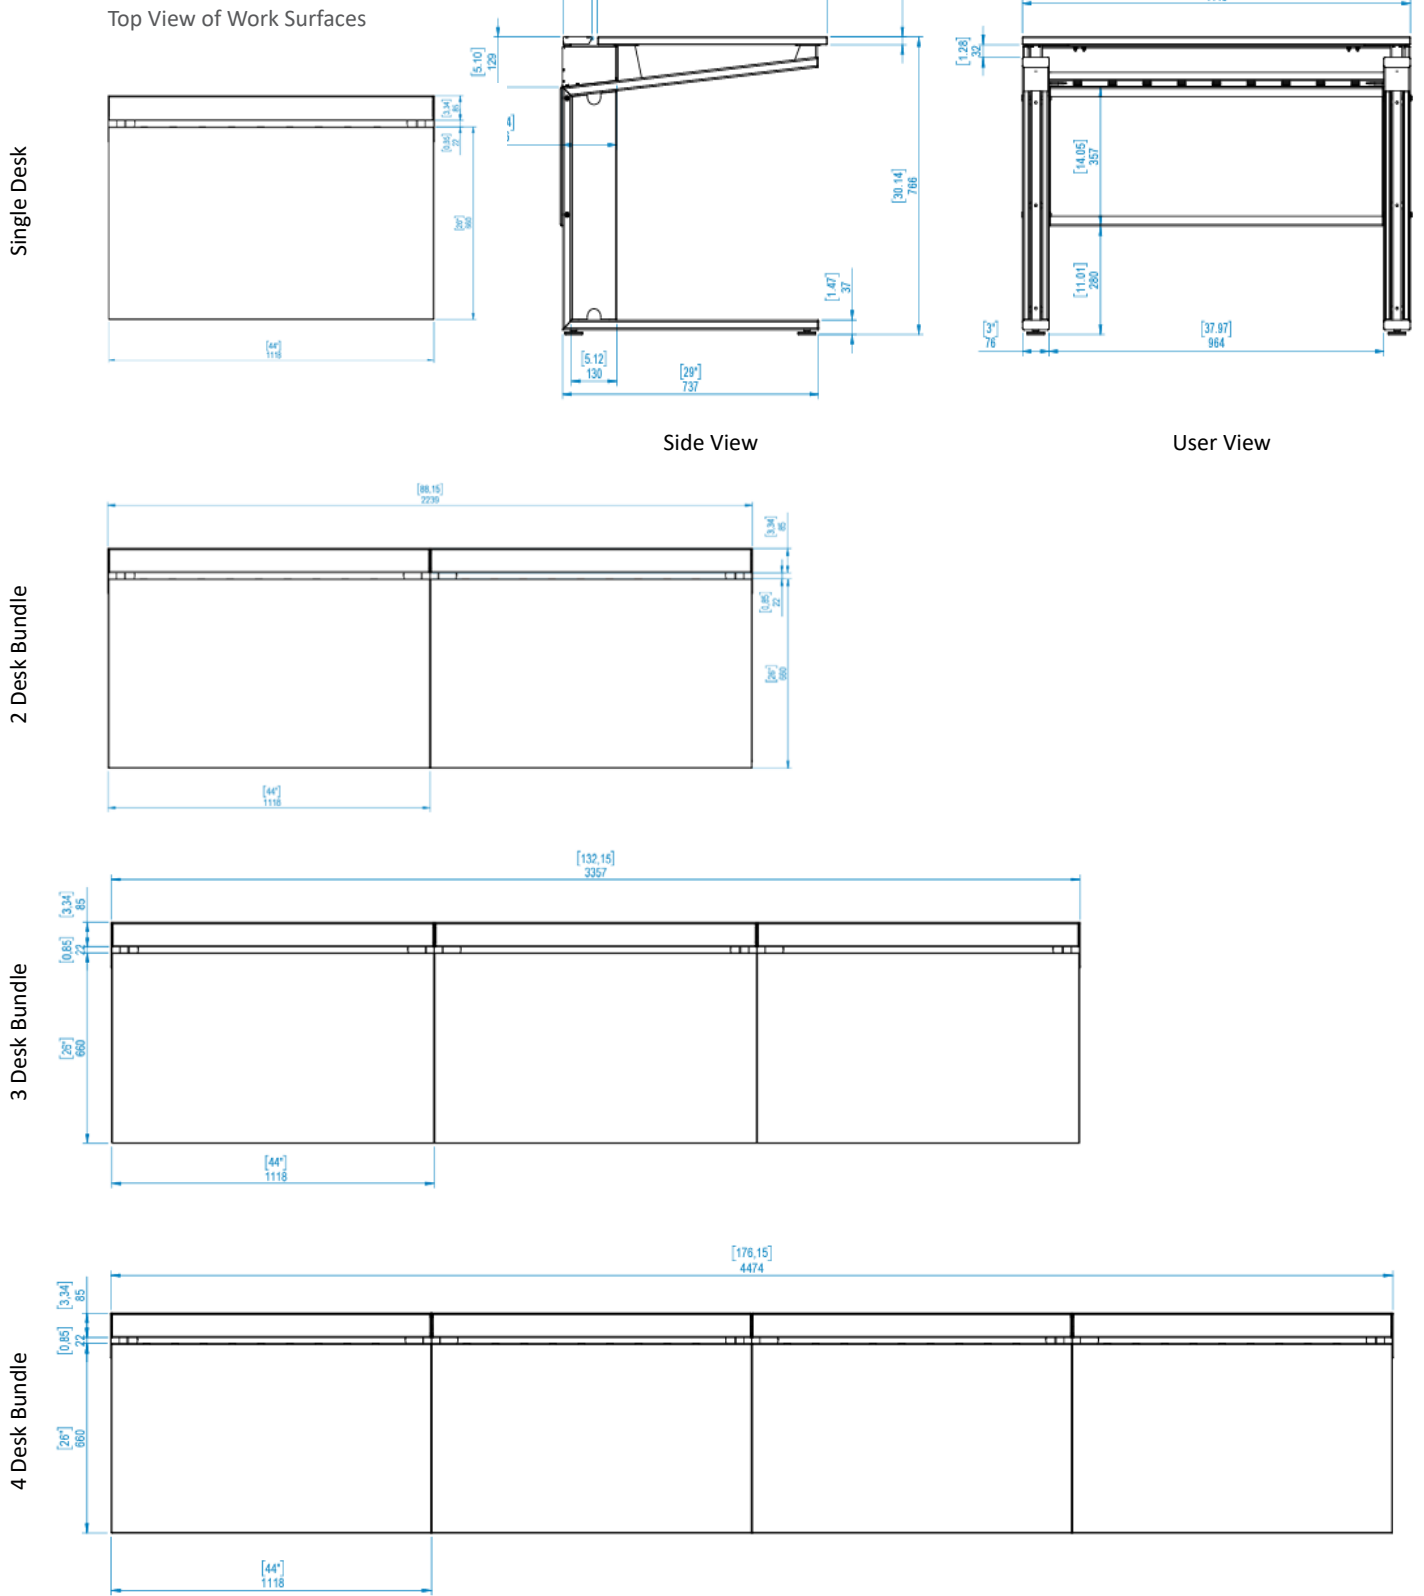

FEATURES

- Available as a single desk or two, three, and four desk bundle
- 29 inches depth of peripheral space
- Legs located at edges of desk to maximize leg room
- Continuous steel cord channel / modesty panel
- Scratch-resistant top provides a heavy-duty worksurface
- Durable solid steel construction with a smooth, stylish finish
- Cables are organized, tidy, and easily accessible with a concealed vertical cord channel and cable management cover
- Desks ship "knocked-down" and require assembly
- 16-gauge carbon steel cord channel
- Optional desk accessories and customization are available
- ADA-Compliant

2 Desk Bundle
ESD-2
88"W x 29.3"D

3 Desk Bundle
ESD-3
132"W x 29.3"D

4 Desk Bundle
ESD-4
176"W x 29.3"D

SPECIFICATIONS

Part Numbers	Single Desk: ESD-1 2 Desk Bundle: ESD-2 3 Desk Bundle: ESD-3 4 Desk Bundle: ESD-4
Dimensions (HxWxD)	
Single Desk	30 x 44 x 29.3 Inches (762 x 1118 x 762 mm)
Work Surfaces (WxD)	
Single Desk	44 x 29.3 Inches (1118 x 744 mm)
2 Desk Bundle	88 x 29.3 Inches (2235 x 744 mm)
3 Desk Bundle	132 x 29.3 Inches (3353 x 744 mm)
4 Desk Bundle	176 x 29.3 Inches (4470 x 744 mm)
Cord Channel	5 x 44 x 6 Inches (127 x 1118 x 152 mm)
Desk Top Load Capacity	176 lbs. (80 kg)

DIMENSIONS

CABLE MANAGEMENT

Close Up View
Top Cover and Leg Cover Cable Management

BUNDLES - EXPLOSIVE VIEW

3 Desk Bundle | 4 Desk Bundle

ACCESSORIES

End Side Panel
END-PANEL

LED Strips
LED-STRIP

MODPANEL- |Y|O|R|B|G|GD|S

- 7 colors available with a glossy finish to match team colors
- Includes wrapped Leg Covers

BRANDED END SIDE PANEL

ENDPANEL-LOGO

- Area for team branding and logo
- Requires End Side Panel accessory: **END-PANEL**
- Artwork Size: 22.4"W x 24.6"H