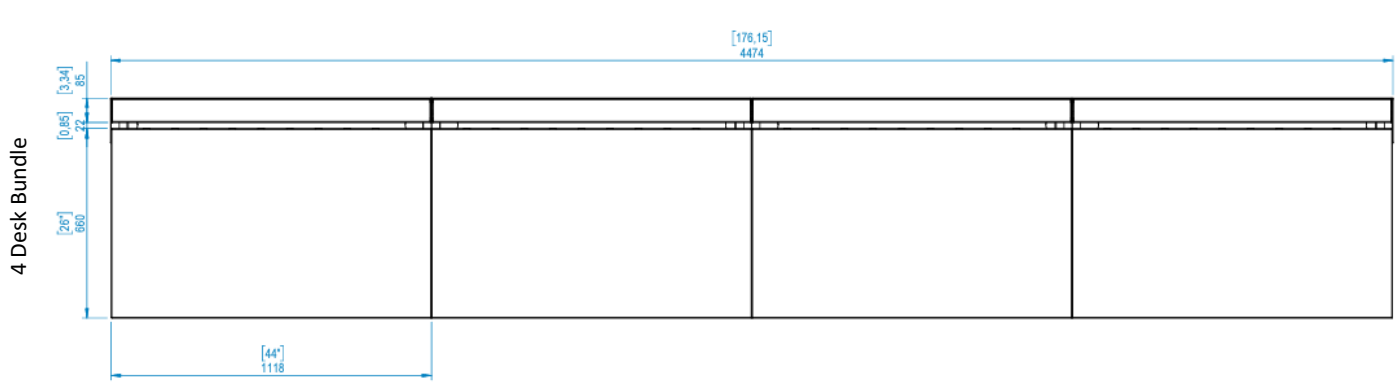

DIMENSIONS