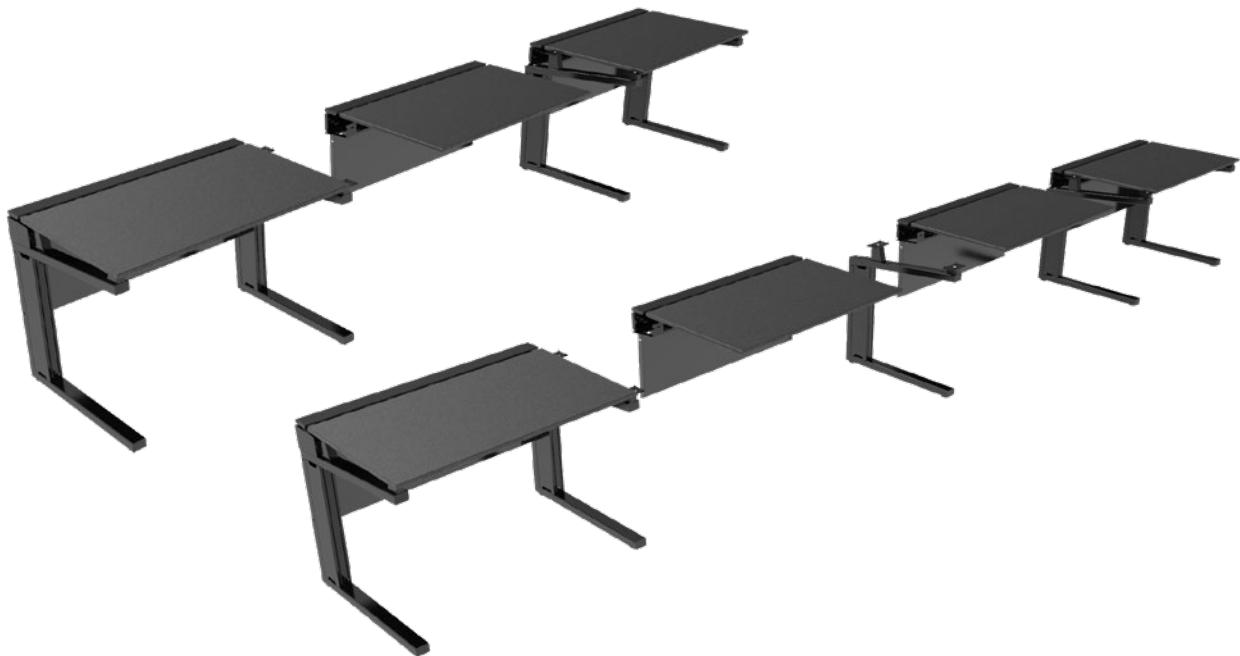

Esports Gaming Desk

The Esports Gaming Desk is engineered to enhance gameplay, providing a sturdy platform for gamers with a sleek design and custom team branding. It provides 29 inches depth of the desk to accommodate peripherals like monitors, keyboards, and gaming accessories.

It includes a continuous steel cord channel and an extra-large modesty panel to keep computer wires and cables organized and out of the way. The desk's legs are positioned at the edges to maximize leg space and comfort. Avteq's Esports Gaming Desks is made from high-quality materials that can withstand the rigors of intense gaming sessions and competitions.

FEATURES

- Available as a single desk or two, three, and four desk bundle
- 29 inches depth of peripheral space
- Legs located at edges of desk to maximize leg room
- Continuous steel cord channel / modesty panel
- Scratch-resistant top provides a heavy-duty worksurface
- Durable solid steel construction with a smooth, stylish finish
- Cables are organized, tidy, and easily accessible with a concealed vertical cord channel and cable management cover
- Desks ship "knocked-down" and require assembly
- 16-gauge carbon steel cord channel
- Optional desk accessories and customization are available
- ADA-Compliant

DIMENSIONS

CABLE MANAGEMENT

Close Up View
Top Cover and Leg Cover Cable Management

BUNDLES - EXPLOSIVE VIEW

3 Desk Bundle | 4 Desk Bundle

ACCESSORIES

End Side Panel
END-PANEL

LED Strips
LED-STRIP