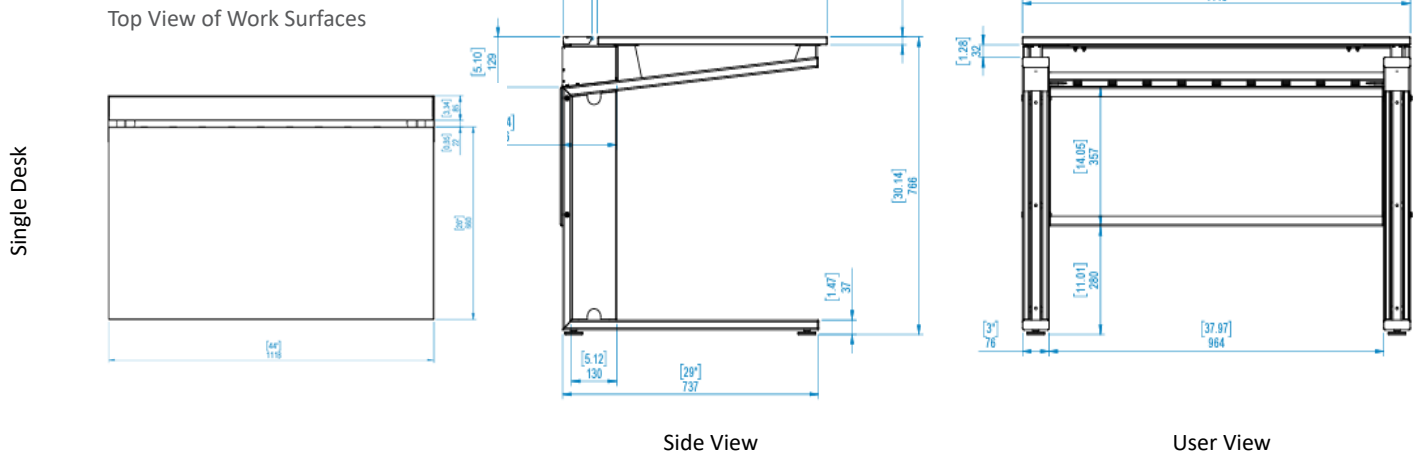

FEATURES

- Available as a single desk or dual, triple, and quad desk bundles
- 29 inches depth of peripheral space
- Legs located at edges of desk to maximize leg room
- Continuous steel cord channel / modesty panel
- Scratch-resistant top provides a heavy-duty worksurface
- Durable solid steel construction with a smooth, stylish finish
- Cables are organized, tidy, and easily accessible with cord channel and cable management cover
- Desks ship "knocked-down" and require assembly
- 16-gauge carbon steel cord channel
- Optional desk accessories and customization are available
- ADA-Compliant

Esports Single Desk
with accessories & customization
Front Angled View

Esports Single Desk
Front & Back Angled View

Esports Single Desk with accessories
Front Angled View

DESK VARIATIONS

Single Desk
ESD-1
44"W x 29.3"D

2 Desk Bundle
ESD-2
88"W x 29.3"D

3 Desk Bundle
ESD-3
132"W x 29.3"D

4 Desk Bundle
ESD-4
176"W x 29.3"D

SPECIFICATIONS

Part Numbers	Single Desk: ESD-1 2 Desk Bundle: ESD-2 3 Desk Bundle: ESD-3 4 Desk Bundle: ESD-4
Dimensions (HxWxD)	
Single Desk	30 x 44 x 29.3 Inches (762 x 1118 x 762 mm)
Work Surfaces (WxD)	
Single Desk	44 x 29.3 Inches (1118 x 744 mm)
2 Desk Bundle	88 x 29.3 Inches (2235 x 744 mm)
3 Desk Bundle	132 x 29.3 Inches (3353 x 744 mm)
4 Desk Bundle	176 x 29.3 Inches (4470 x 744 mm)
Cord Channel	5 x 44 x 6 Inches (127 x 1118 x 152 mm)
Desk Top Load Capacity	176 lbs. (80 kg)

DIMENSIONS

CABLE MANAGEMENT

Close Up View
Top Cover and Leg Cover Cable Management

BUNDLES - EXPLOSIVE VIEW

3 Desk Bundle | 4 Desk Bundle

ACCESSORIES

End Side Panel
END-PANEL

LED Strips
LED-STRIP