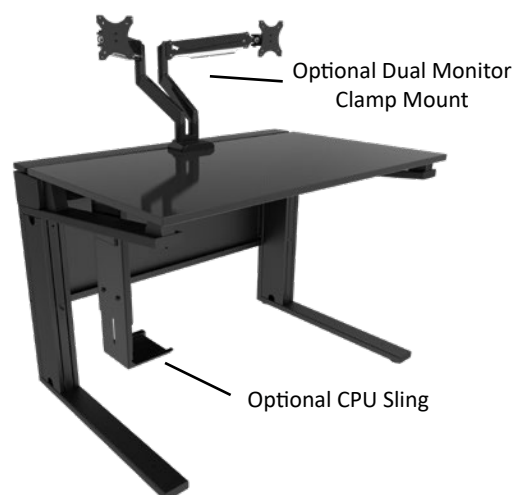

Esports Single Desk with accessories
Front Angled View