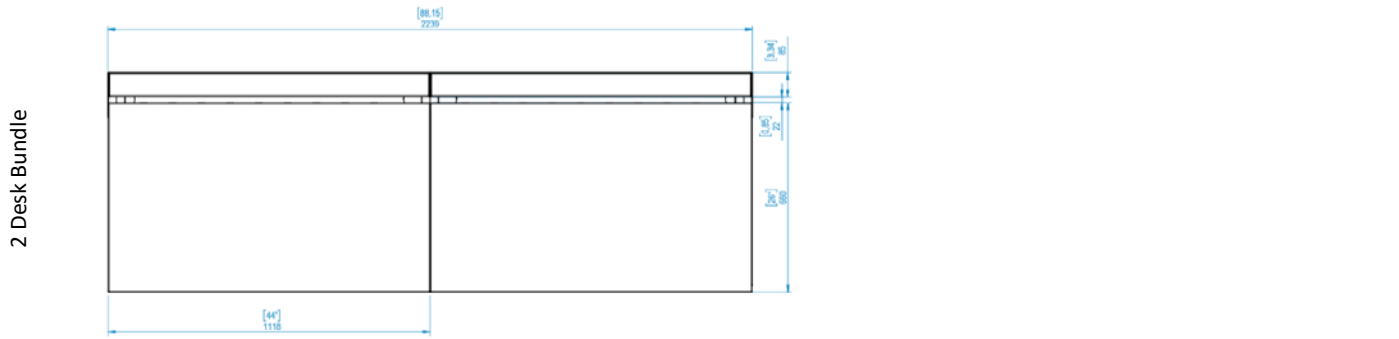

DIMENSIONS