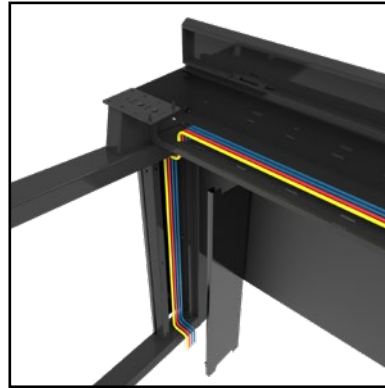

It includes a continuous steel cord channel and an extra-large modesty panel to keep computer wires and cables organized and out of the way. The desk's legs are positioned at the edges to maximize leg space and comfort. Avteq's Esports Gaming Desks is made from high-quality materials that can withstand the rigors of intense gaming sessions and competitions.

FEATURES

- Available as a single desk or dual, triple, and quad desk bundles
- 29 inches depth of peripheral space
- Legs located at edges of desk to maximize leg room
- Continuous steel cord channel / modesty panel
- Scratch-resistant top provides a heavy-duty worksurface
- Durable solid steel construction with a smooth, stylish finish
- Cables are organized, tidy, and easily accessible with cord channel and cable management cover
- Desks ship "knocked-down" and require assembly
- 16-gauge carbon steel cord channel
- Optional desk accessories and customization are available
- ADA-Compliant

2 Desk Bundle
ESD-2
88"W x 29.3"D

3 Desk Bundle
ESD-3
132"W x 29.3"D

4 Desk Bundle
ESD-4
176"W x 29.3"D

SPECIFICATIONS

Part Numbers	Single Desk: ESD-1 2 Desk Bundle: ESD-2 3 Desk Bundle: ESD-3 4 Desk Bundle: ESD-4
Dimensions (HxWxD)	
Single Desk	30 x 44 x 29.3 Inches (762 x 1118 x 762 mm)
Work Surfaces (WxD)	
Single Desk	44 x 29.3 Inches (1118 x 744 mm)
2 Desk Bundle	88 x 29.3 Inches (2235 x 744 mm)
3 Desk Bundle	132 x 29.3 Inches (3353 x 744 mm)
4 Desk Bundle	176 x 29.3 Inches (4470 x 744 mm)
Cord Channel	5 x 44 x 6 Inches (127 x 1118 x 152 mm)
Desk Top Load Capacity	176 lbs. (80 kg)

DIMENSIONS

CABLE MANAGEMENT

Close Up View
Top Cover and Leg Cover Cable Management

BUNDLES - EXPLOSIVE VIEW

3 Desk Bundle | 4 Desk Bundle

ACCESSORIES

End Side Panel
END-PANEL

LED Strips
LED-STRIP