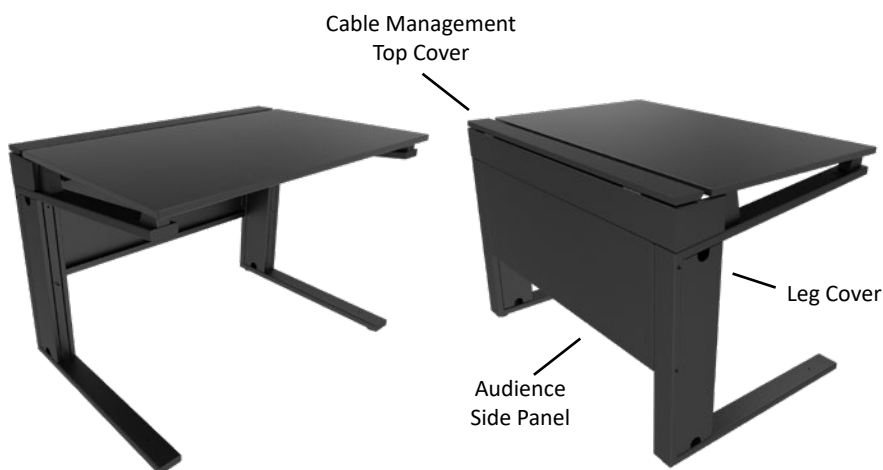

Esports Gaming Desk

The Esports Gaming Desk is engineered to enhance gameplay, providing a sturdy platform for gamers with a sleek design and custom team branding. It provides 29 inches depth of the desk to accommodate peripherals like monitors, keyboards, and gaming accessories.

It includes a continuous steel cord channel and an extra-large modesty panel to keep computer wires and cables organized and out of the way. The desk's legs are positioned at the edges to maximize leg space and comfort. Avteq's Esports Gaming Desks is made from high-quality materials that can withstand the rigors of intense gaming sessions and competitions.

FEATURES

- Available as a single desk or dual, triple, and quad desk bundles
- 29 inches depth of peripheral space
- Legs located at edges of desk to maximize leg room
- Continuous steel cord channel / modesty panel
- Scratch-resistant top provides a heavy-duty worksurface
- Durable solid steel construction with a smooth, stylish finish
- Cables are organized, tidy, and easily accessible with cord channel and cable management cover
- Desks ship "knocked-down" and require assembly
- 16-gauge carbon steel cord channel
- Optional desk accessories and customization are available
- ADA-Compliant

Esports Single Desk
with accessories & customization
Front Angled View

Esports Single Desk
Front & Back Angled View

Esports Single Desk with accessories
Front Angled View

DESK VARIATIONS

Single Desk
ESD-1
44"W x 29.3"D