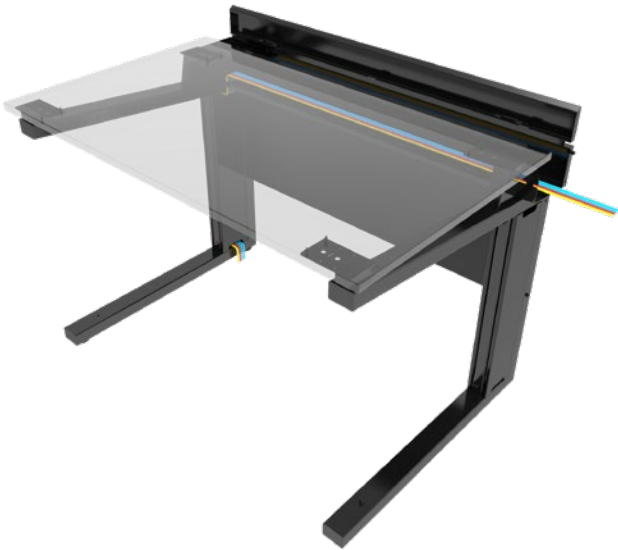

CABLE MANAGEMENT

Close Up View
Top Cover and Leg Cover Cable Management