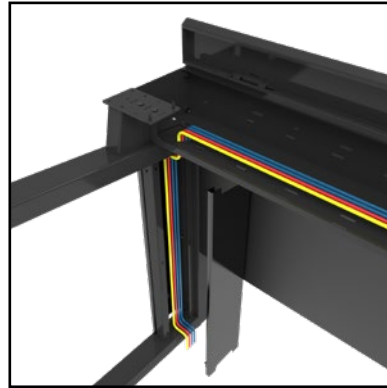

It includes a continuous steel cord channel and an extra-large modesty panel to keep computer wires and cables organized and out of the way. The desk's legs are positioned at the edges to maximize leg space and comfort. Avteq's Esports Gaming Desks is made from high-quality materials that can withstand the rigors of intense gaming sessions and competitions.

FEATURES

- Available as a single desk or two, three, and four desk bundle
- 29 inches depth of peripheral space
- Legs located at edges of desk to maximize leg room
- Continuous steel cord channel / modesty panel
- Scratch-resistant top provides a heavy-duty worksurface
- Durable solid steel construction with a smooth, stylish finish
- Cables are organized, tidy, and easily accessible with a concealed vertical cord channel and cable management cover
- Desks ship "knocked-down" and require assembly
- 16-gauge carbon steel cord channel
- Optional desk accessories and customization are available
- ADA-Compliant

2 Desk Bundle
ESD-2
88"W x 29.3"D

3 Desk Bundle
ESD-3
132"W x 29.3"D

4 Desk Bundle
ESD-4
176"W x 29.3"D

SPECIFICATIONS

Part Numbers	Single Desk: ESD-1 2 Desk Bundle: ESD-2 3 Desk Bundle: ESD-3 4 Desk Bundle: ESD-4
Dimensions (HxWxD)	
Single Desk	30 x 44 x 29.3 Inches (762 x 1118 x 762 mm)
Work Surfaces (WxD)	
Single Desk	44 x 29.3 Inches (1118 x 744 mm)
2 Desk Bundle	88 x 29.3 Inches (2235 x 744 mm)
3 Desk Bundle	132 x 29.3 Inches (3353 x 744 mm)
4 Desk Bundle	176 x 29.3 Inches (4470 x 744 mm)
Cord Channel	5 x 44 x 6 Inches (127 x 1118 x 152 mm)
Desk Top Load Capacity	176 lbs. (80 kg)

DIMENSIONS

CABLE MANAGEMENT

Close Up View
Top Cover and Leg Cover Cable Management

BUNDLES - EXPLOSIVE VIEW

3 Desk Bundle | 4 Desk Bundle

ACCESSORIES

End Side Panel
END-PANEL

LED Strips
LED-STRIP