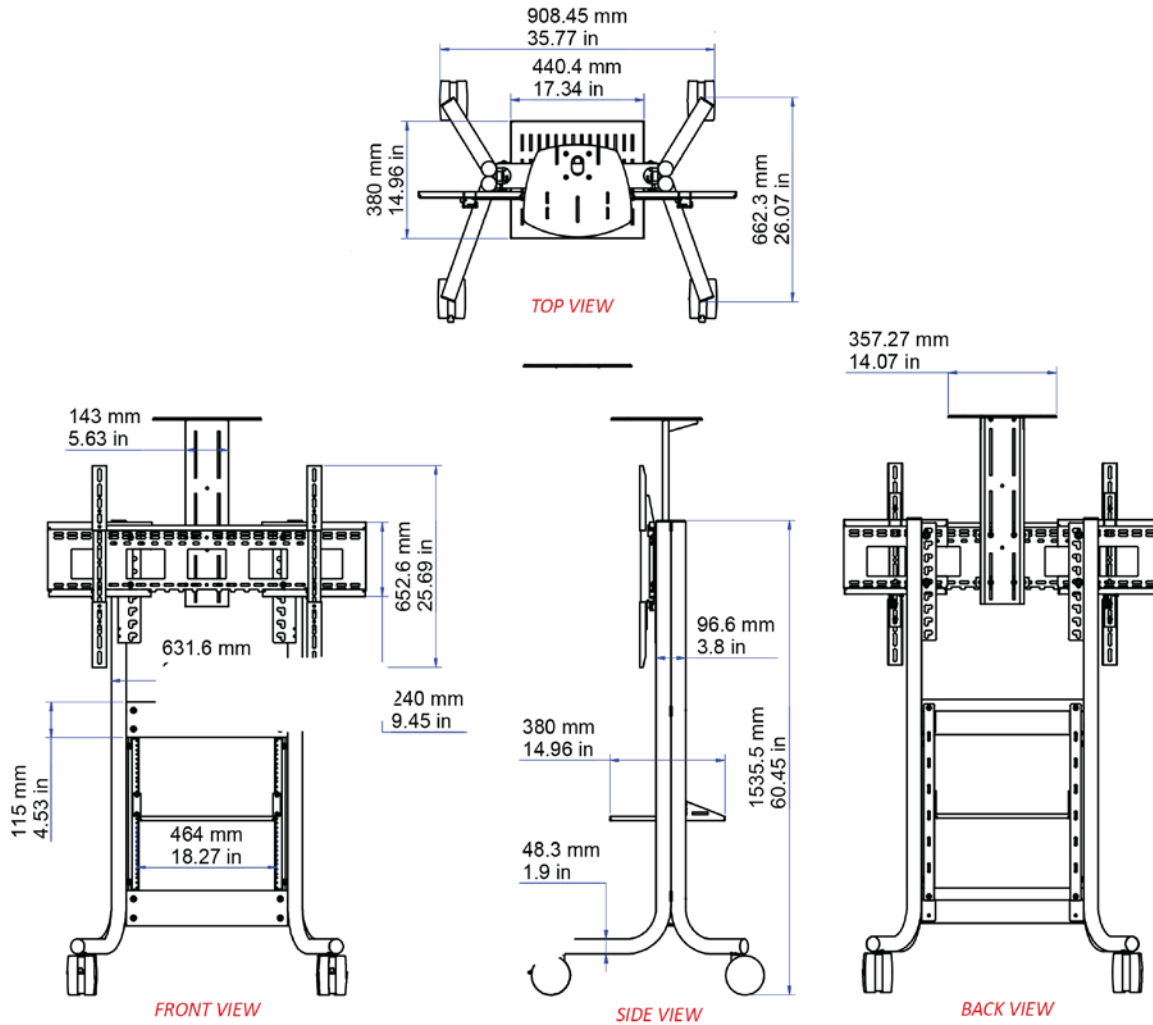

DIMENSIONS

SPECIFICATIONS

Part Number	Single Display: RPS-500S | RPS-500S-BASIC Dual Display: RPS-500L Cisco Webex Board 55/Pro 55: RPS-500-CSB55 Cisco Webex Board 70/Pro 75: RPS-500-CSB70
Display Sizes	Single 40-80 inch or dual 40-70 inch
Dimensions (HxWxD)	
Cart	61 x 37 x 26 Inches (1549.4 x 939.8 x 660.4 mm)
Rack Shelf	17.3 x 15 x 3.5 Inches (439.42 x 381 x 88.9 mm)
Camera Shelf	23.7 x 8.7 x 5.9 Inches (601.98 x 220.98 x 149.86 mm)
Rack Space	10RU (no rack space for RPS-500S-BASIC)
Load Capacity	250 lbs.

* Contact your Avteq sales rep for displays to confirm compatibility.