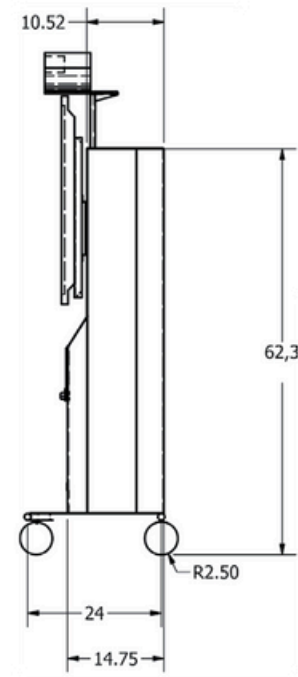

### FEATURES

- Supports single or dual displays up to 82"
- One shelf below display 8RU
- One interior shelf
- Universal display mount
- Adjustable videoconferencing camera shelf
- Locking steel door
- Two lockable rear-access doors
- Handles for ease of movement
- 5" casters, two locking
- 6-port surge protector
- Two single gang knockouts
- Cable management features
- 100% solid steel construction
- Additional accessory: powered speaker module not included

RPS-1000L  
for dual displays

RPS-1000S  
for single displays

RPS-1000S  
without display

RPS-1000L  
without displays

Back view  
RPS-1000S

## DIMENSIONS

TOP VIEW

FRONT VIEW

SIDE VIEW

## SPECIFICATIONS

Part Number & Display Sizes	RPS-1000S: Single display up to 82" RPS-1000L: Dual displays up to 75"
Dimensions (HxWxD)	
Cart	62.3 x 45.68 x 24 Inches (1582 x 1160 x 610 mm)
Cabinet	20 x 15 x 24 Inches (508 x 381 x 610 mm)
Rack Space	8RU, 12"D
Locking Doors	Locking steel door, back access
Casters	5 inch, two with brakes
Load Capacity	350 lbs.