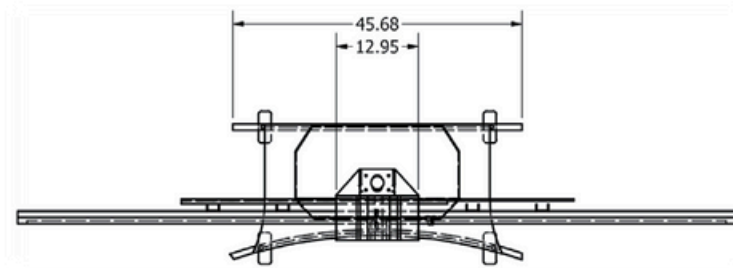

RPS-1000L  
for dual displays

RPS-1000S  
for single displays

RPS-1000S  
without display

RPS-1000L  
without displays

Back view  
RPS-1000S

## DIMENSIONS

TOP VIEW

FRONT VIEW

SIDE VIEW

## SPECIFICATIONS

Part Number & Display Sizes	RPS-1000S: Single display up to 82" RPS-1000L: Dual displays up to 75"
Dimensions (HxWxD)	
Cart	62.3 x 45.68 x 24 Inches (1582 x 1160 x 610 mm)
Cabinet	20 x 15 x 24 Inches (508 x 381 x 610 mm)
Rack Space	8RU, 12"D
Locking Doors	Locking steel door, back access
Casters	5 inch, two with brakes
Load Capacity	350 lbs.