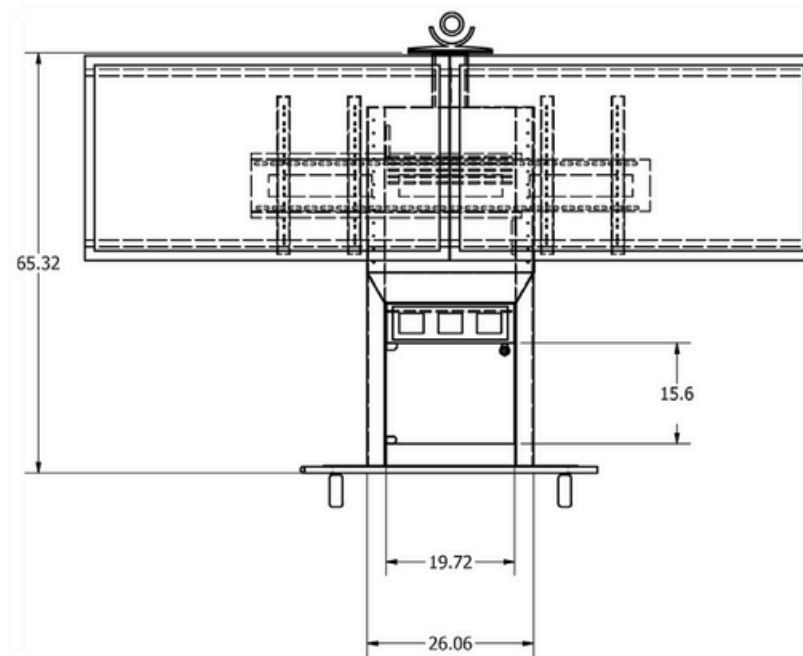

### FEATURES

- Supports single or dual displays up to 82"
- One shelf below display 8RU
- One interior shelf
- Universal display mount
- Adjustable videoconferencing camera shelf
- Locking steel door
- Two lockable rear-access doors
- Handles for ease of movement
- 5" casters, two locking
- 6-port surge protector
- Two single gang knockouts
- Cable management features
- 100% solid steel construction
- Additional accessory: powered speaker module not included

## DIMENSIONS

TOP VIEW

FRONT VIEW

SIDE VIEW

## SPECIFICATIONS

Part Number & Display Sizes	RPS-1000S: Single display up to 82" RPS-1000L: Dual displays up to 75"
Dimensions (HxWxD)	
Cart	62.3 x 45.68 x 24 Inches (1582 x 1160 x 610 mm)
Cabinet	20 x 15 x 24 Inches (508 x 381 x 610 mm)
Rack Space	8RU, 12"D
Locking Doors	Locking steel door, back access
Casters	5 inch, two with brakes
Load Capacity	350 lbs.