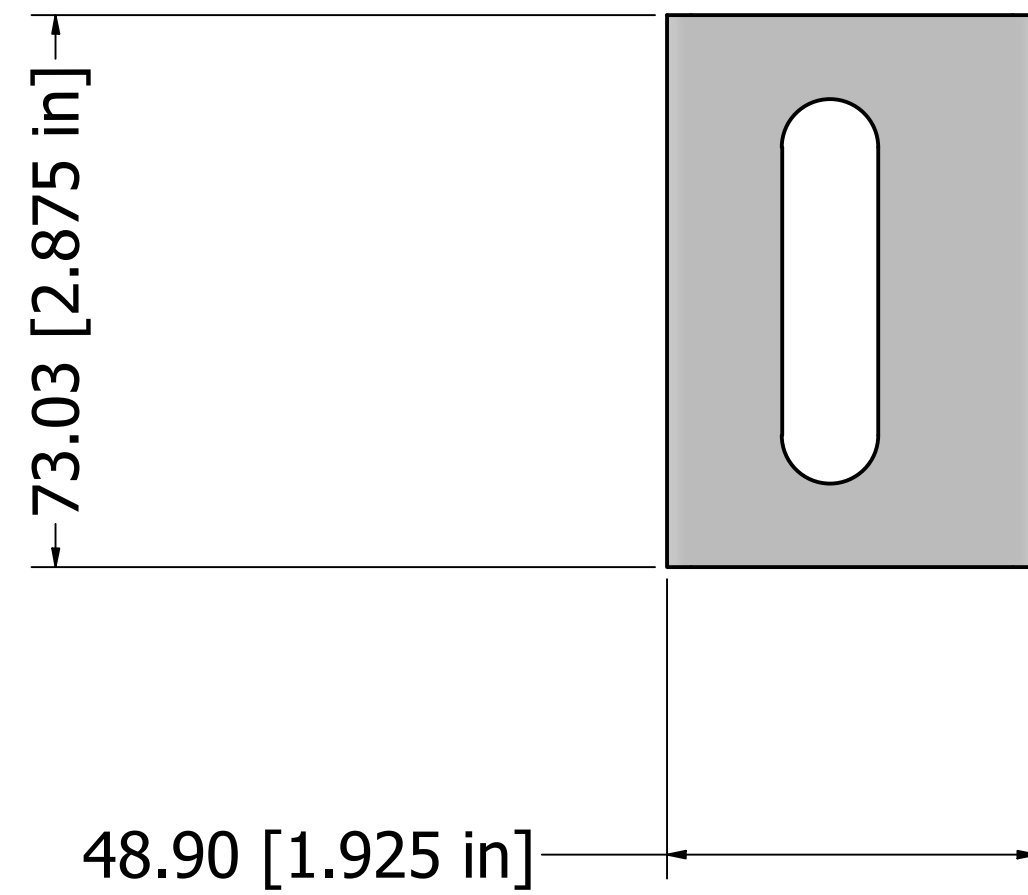

MER-GEN4-MINI

EXCLUSIVE PROPRIETARY DRAWING OF AVTEQ,INC FULL OR PARTIAL REPRODUCTION IS PROHIBITED

DRAWN iyau	10/17/2025	<b>AVTEQ®</b>		
CHECKED				
QA		TITLE		
Material				
Finish				
		SIZE C	DWG NO MER-GEN4-MINI customer	REV 1
		SCALE 1 : 1	INCHES	SHEET 1 OF 1