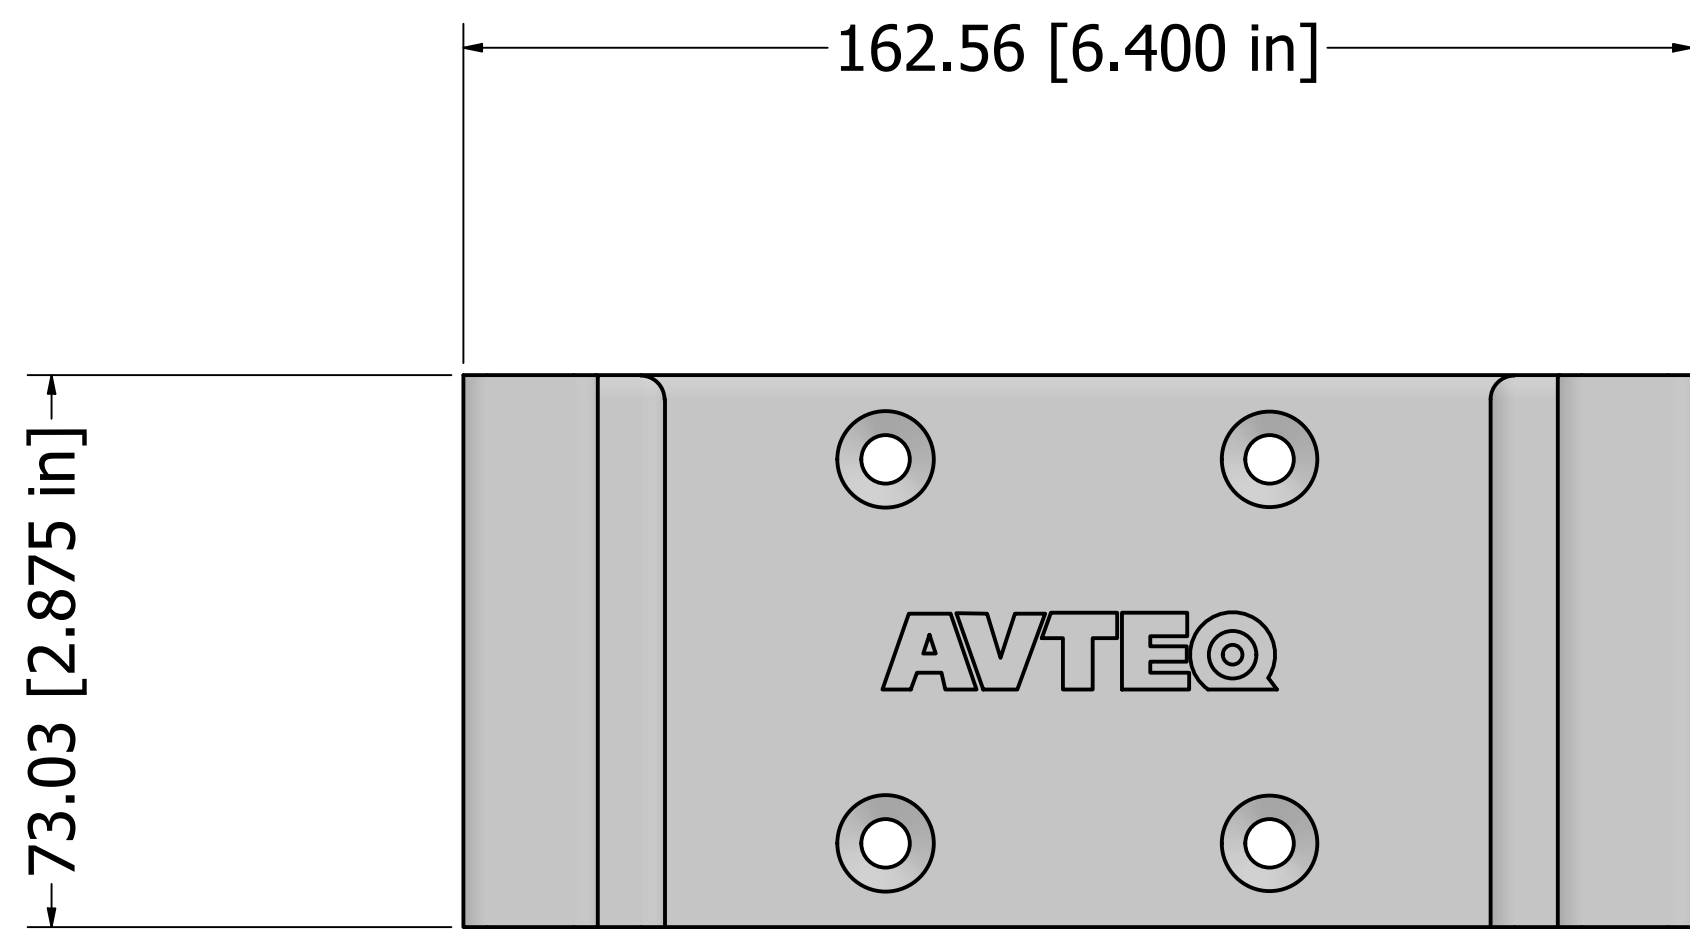

MER-GEN4-MINI

EXCLUSIVE PROPRIETARY DRAWING OF AVTEQ,INC FULL OR PARTIAL REPRODUCTION IS PROHIBITED

DRAWN iyau	10/17/2025	<b>AVTEQ®</b>		
CHECKED				
QA		TITLE		
Material				
Finish				
		SIZE C	DWG NO MER-GEN4-MINI customer	REV 1
		SCALE 1 : 1	INCHES	SHEET 1 OF 1